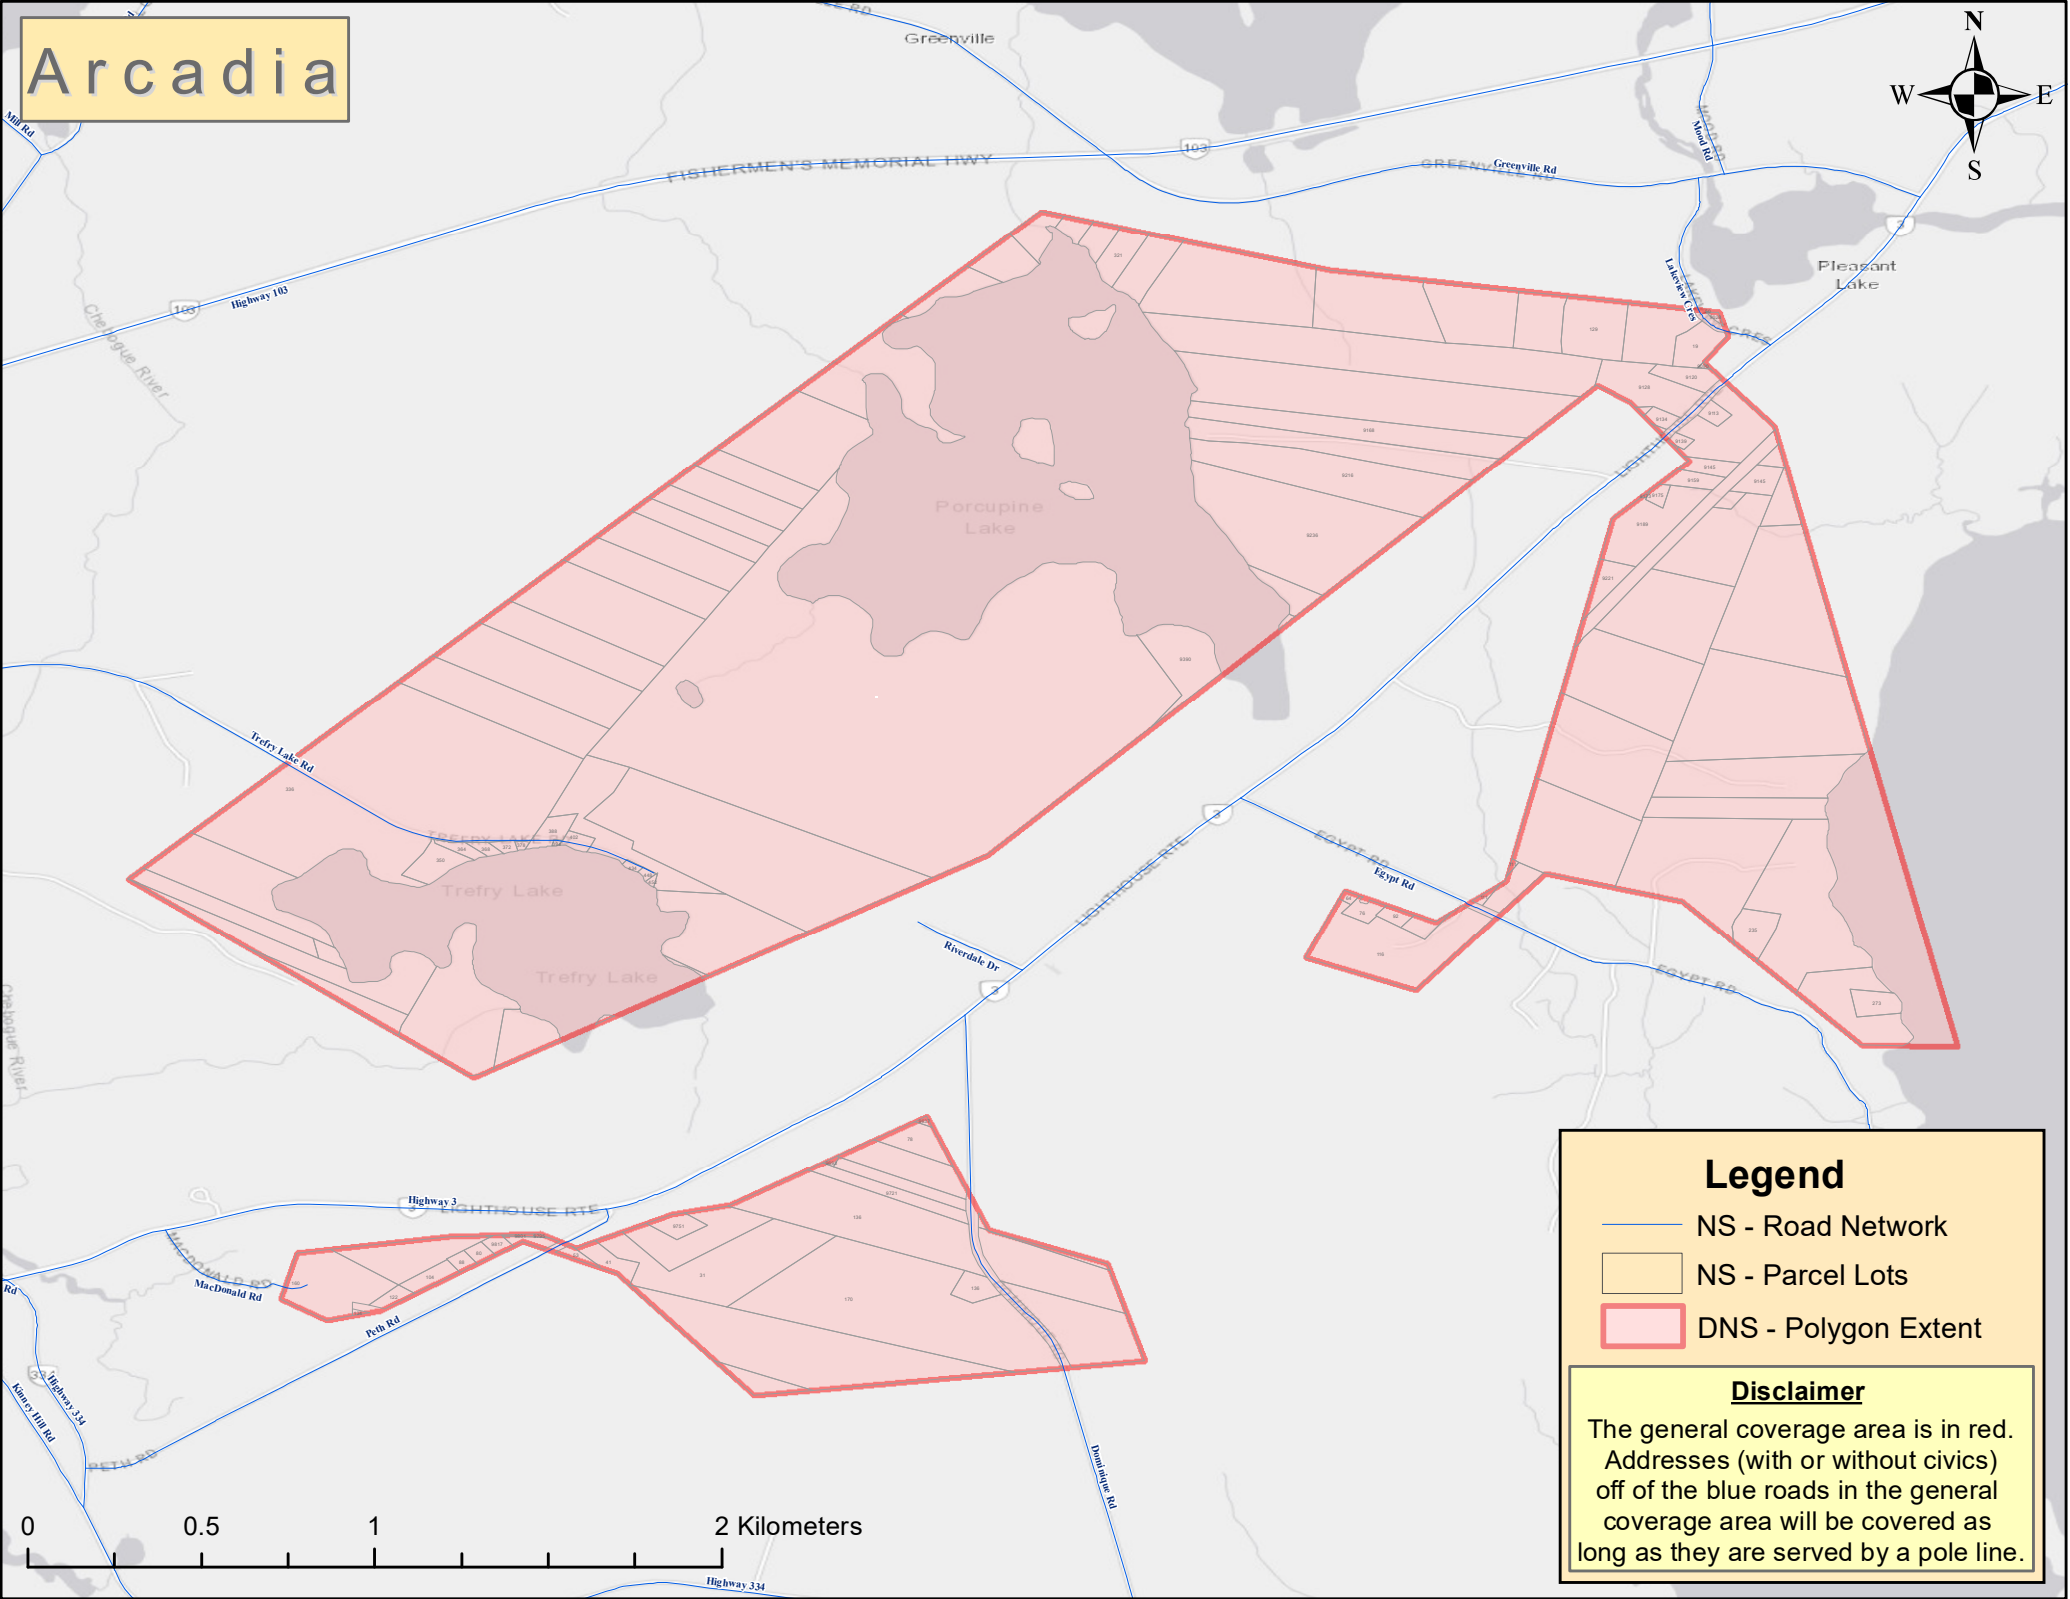

Arcadia

Legend

-  NS - Road Network
-  NS - Parcel Lots
-  DNS - Polygon Extent

Disclaimer

The general coverage area is in red. Addresses (with or without civics) off of the blue roads in the general coverage area will be covered as long as they are served by a pole line.

0 0.5 1 2 Kilometers