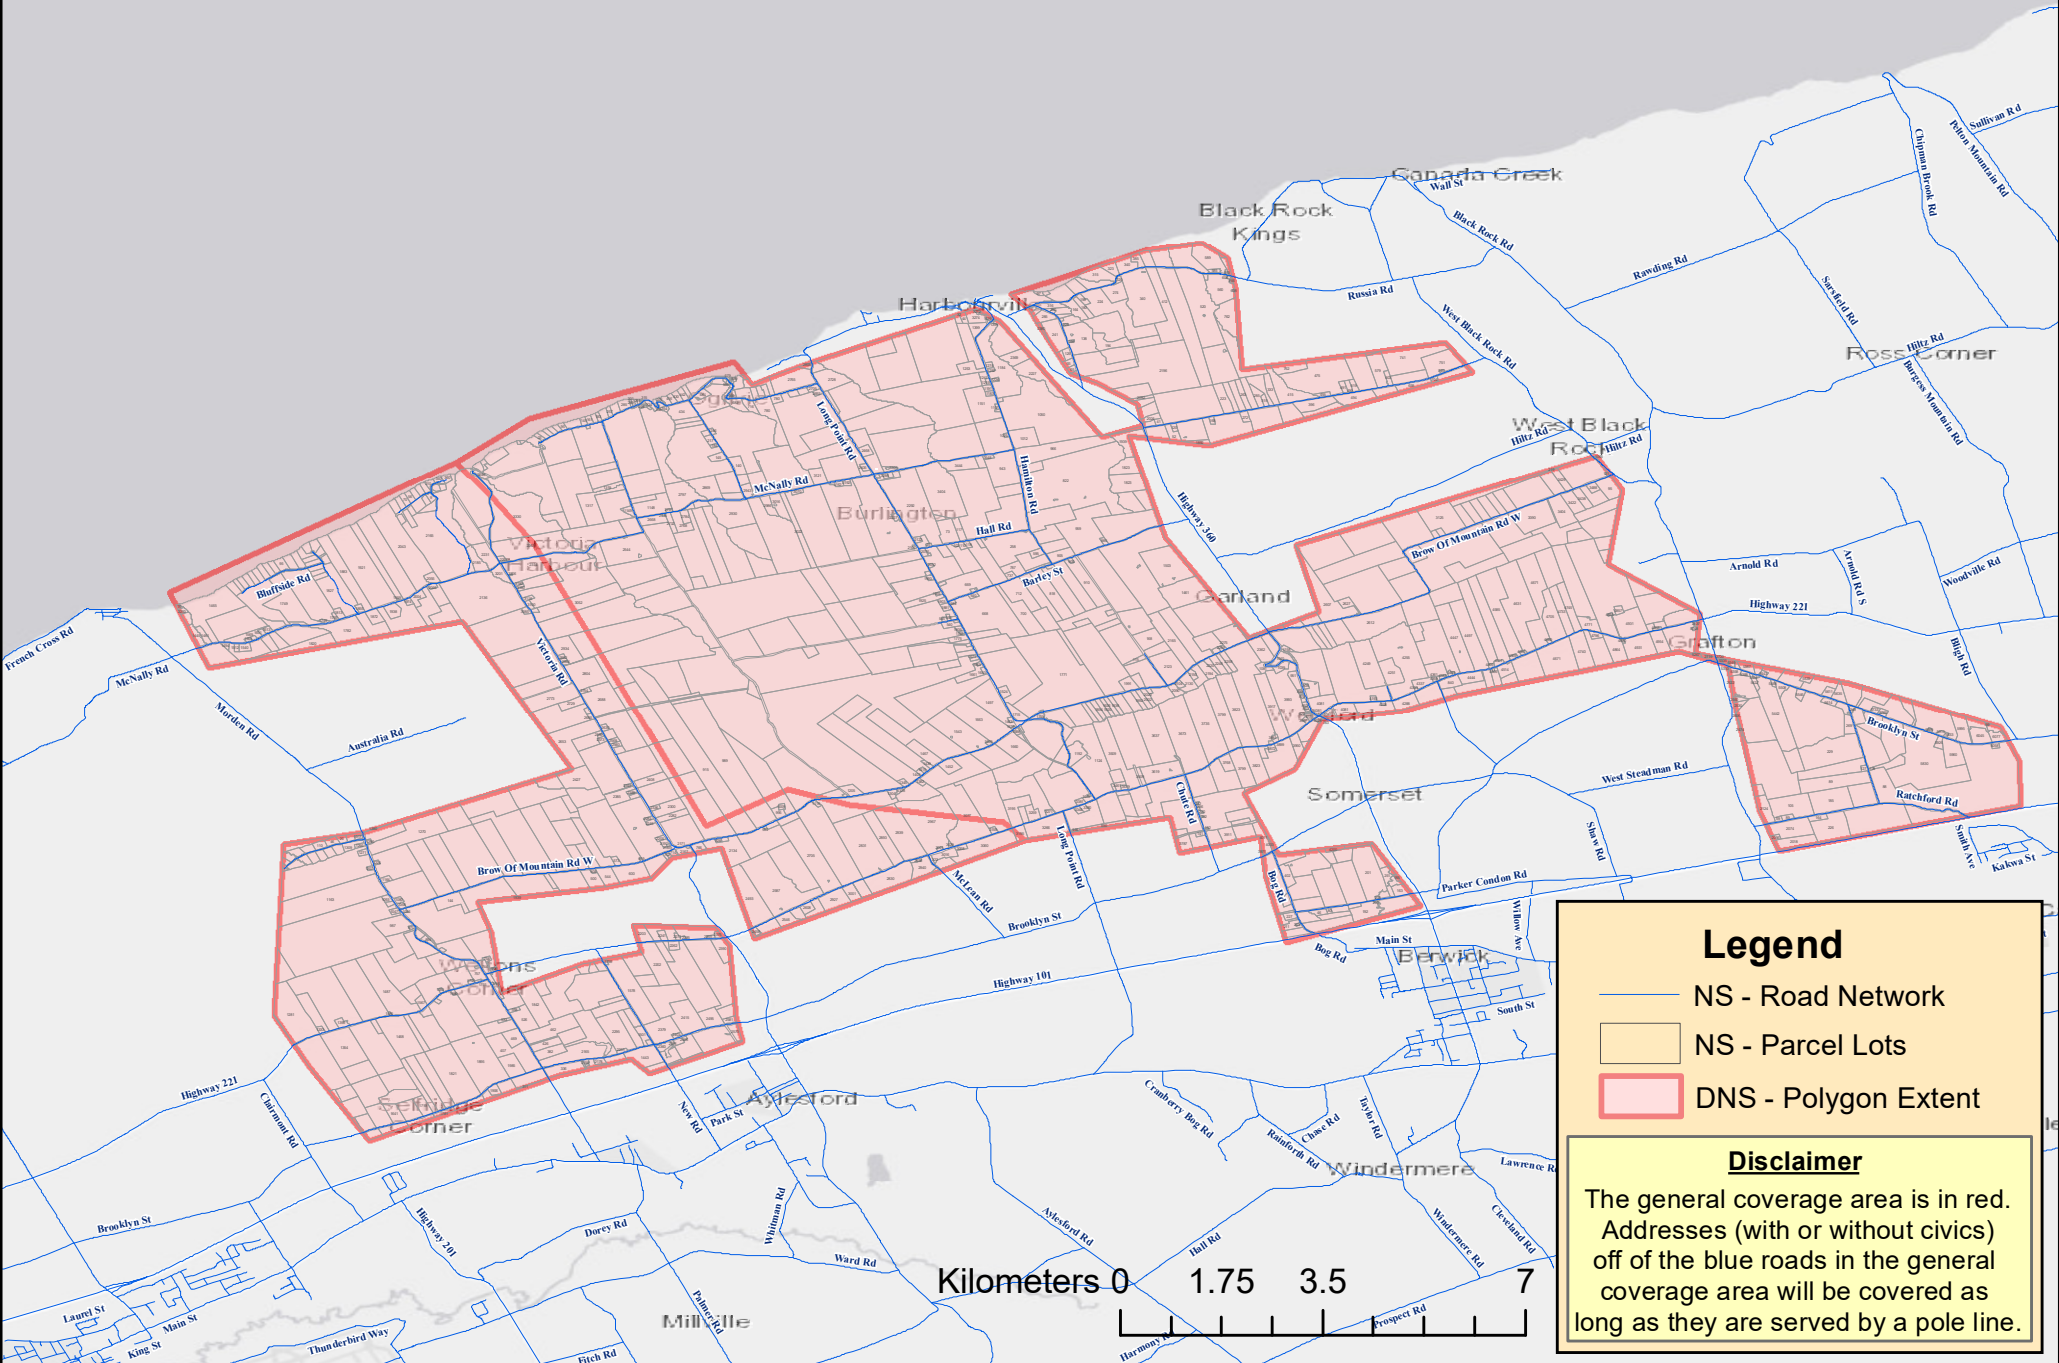

Berwick North

Legend

- NS - Road Network
- NS - Parcel Lots
- DNS - Polygon Extent

Disclaimer

The general coverage area is in red. Addresses (with or without civics) off of the blue roads in the general coverage area will be covered as long as they are served by a pole line.