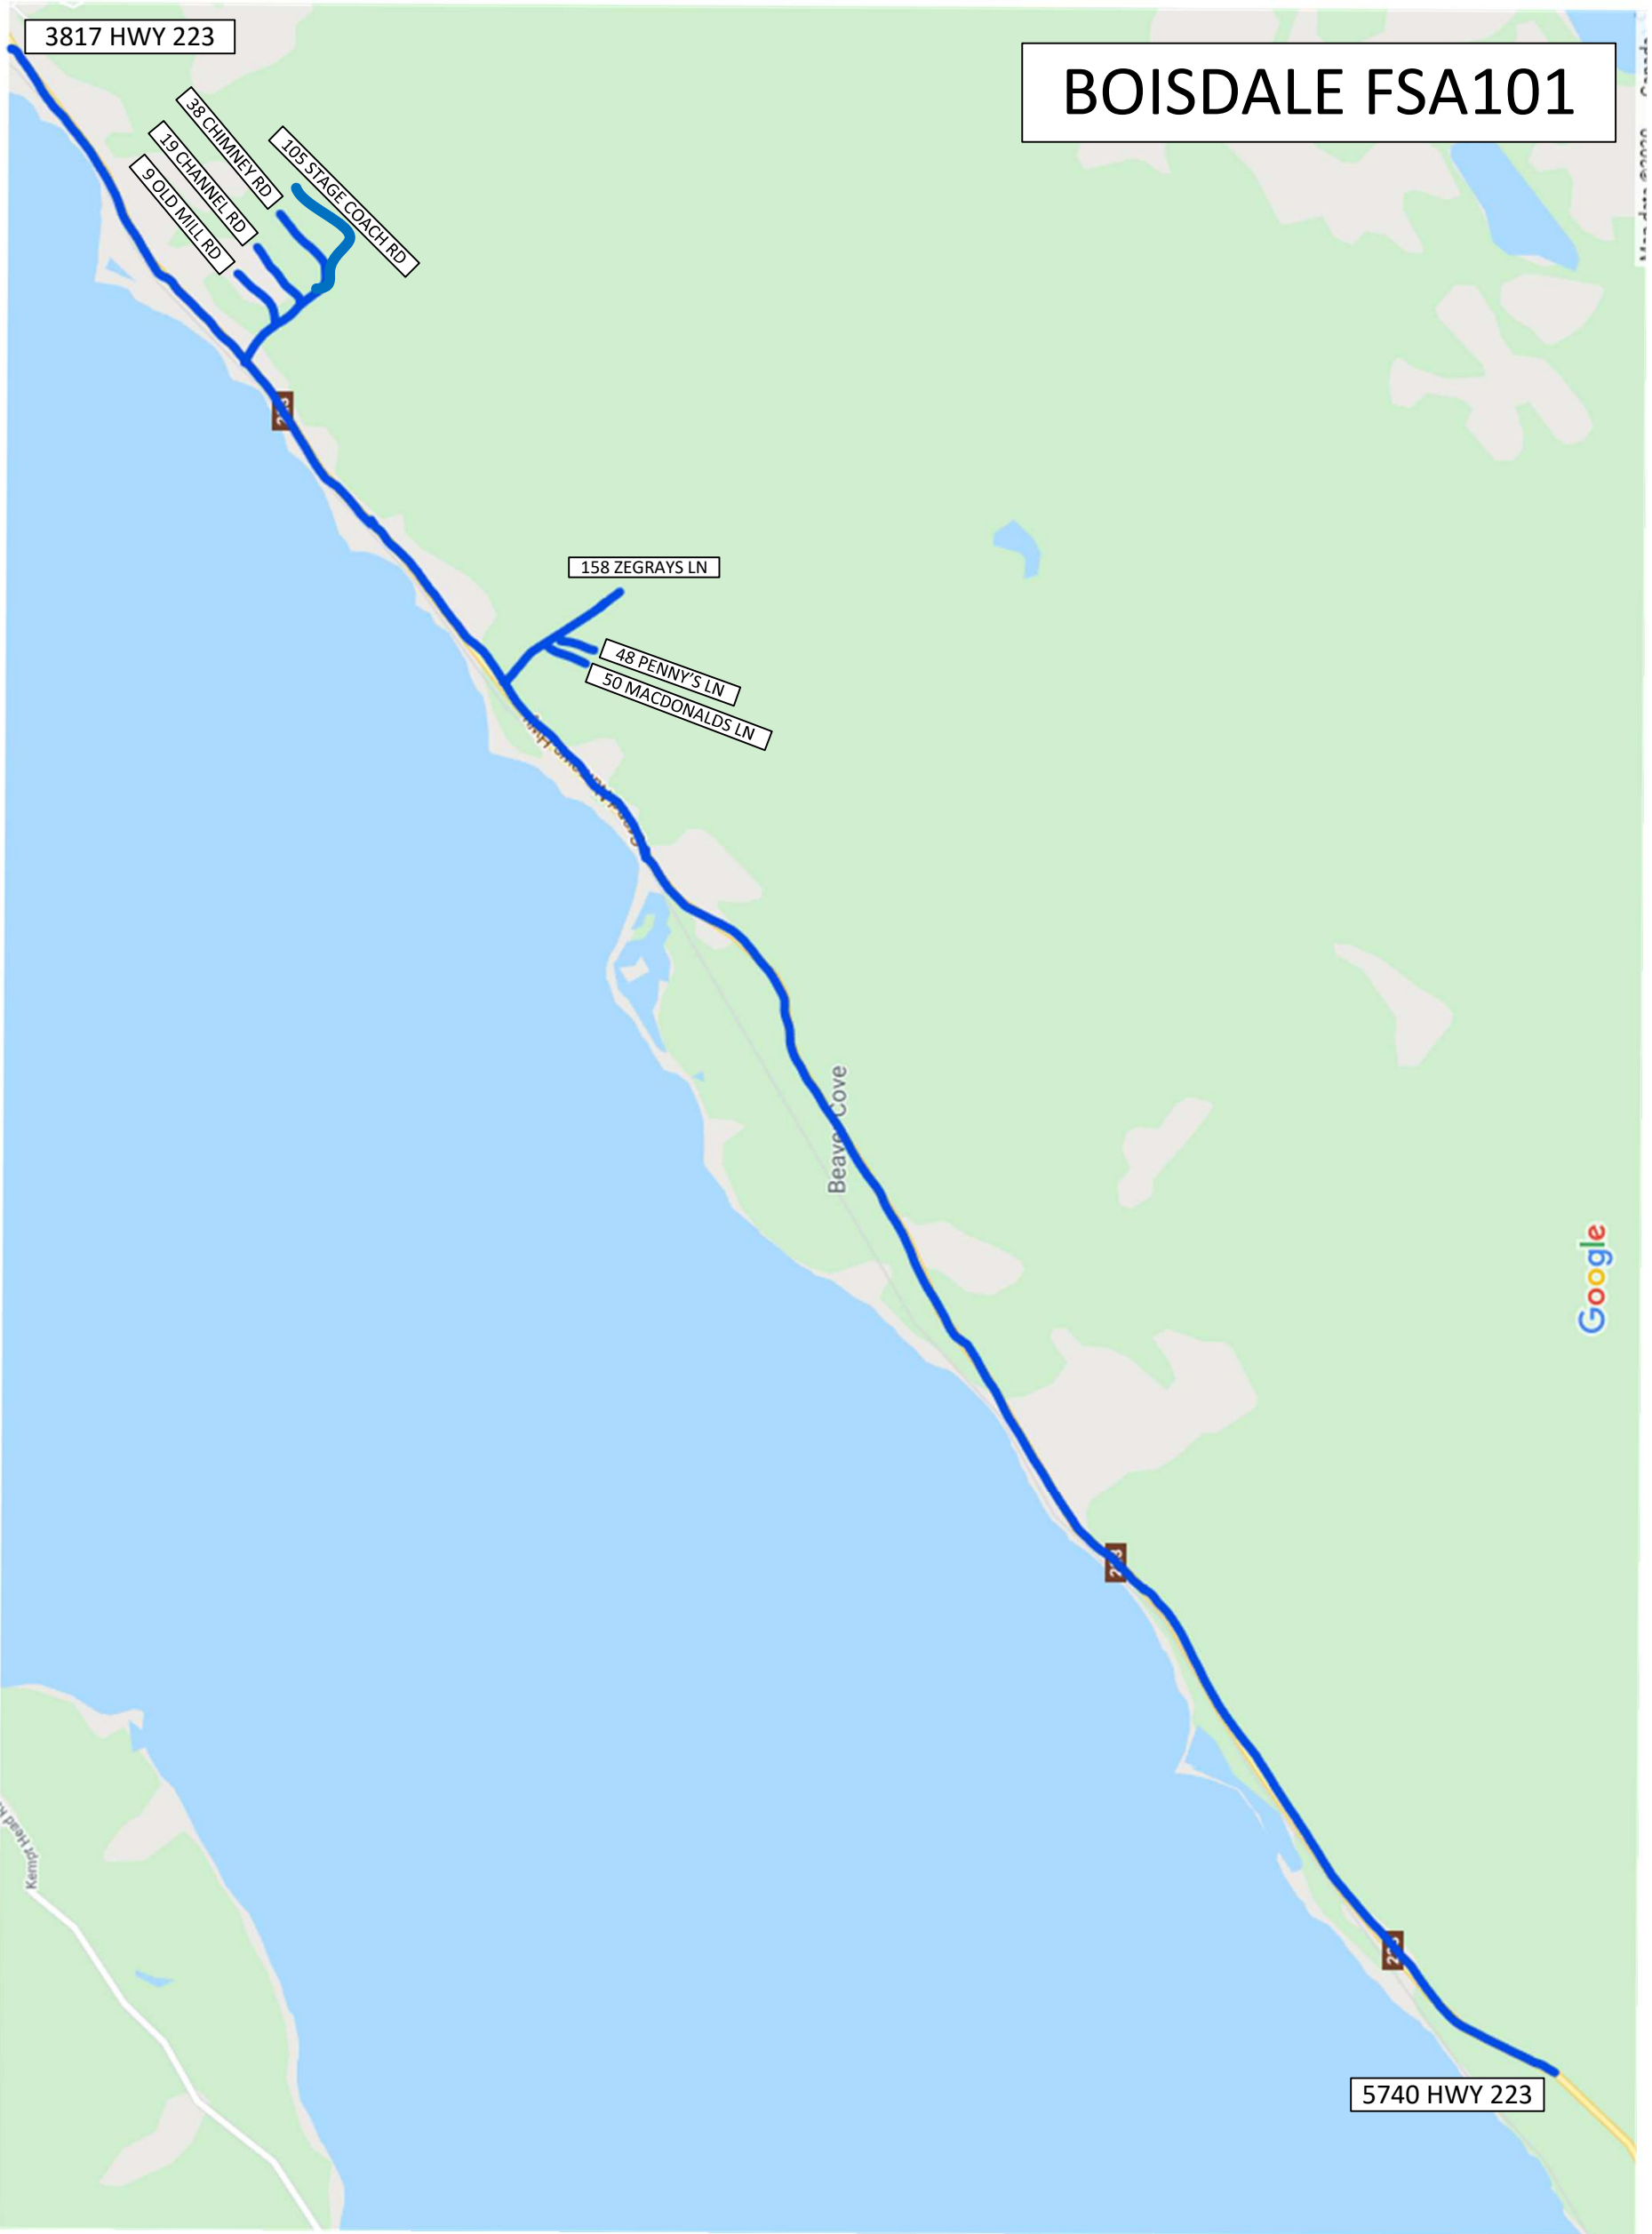

# BOISDALE FSA101

3817 HWY 223

38 CHIMNEY RD

19 CHANNEL RD

9 OLD MILL RD

105 STAGE COACH RD

158 ZEGRAYS LN

48 PENNY'S LN

50 MACDONALDS LN

Beaver Cove

5740 HWY 223

Google

Map data ©2020 Google