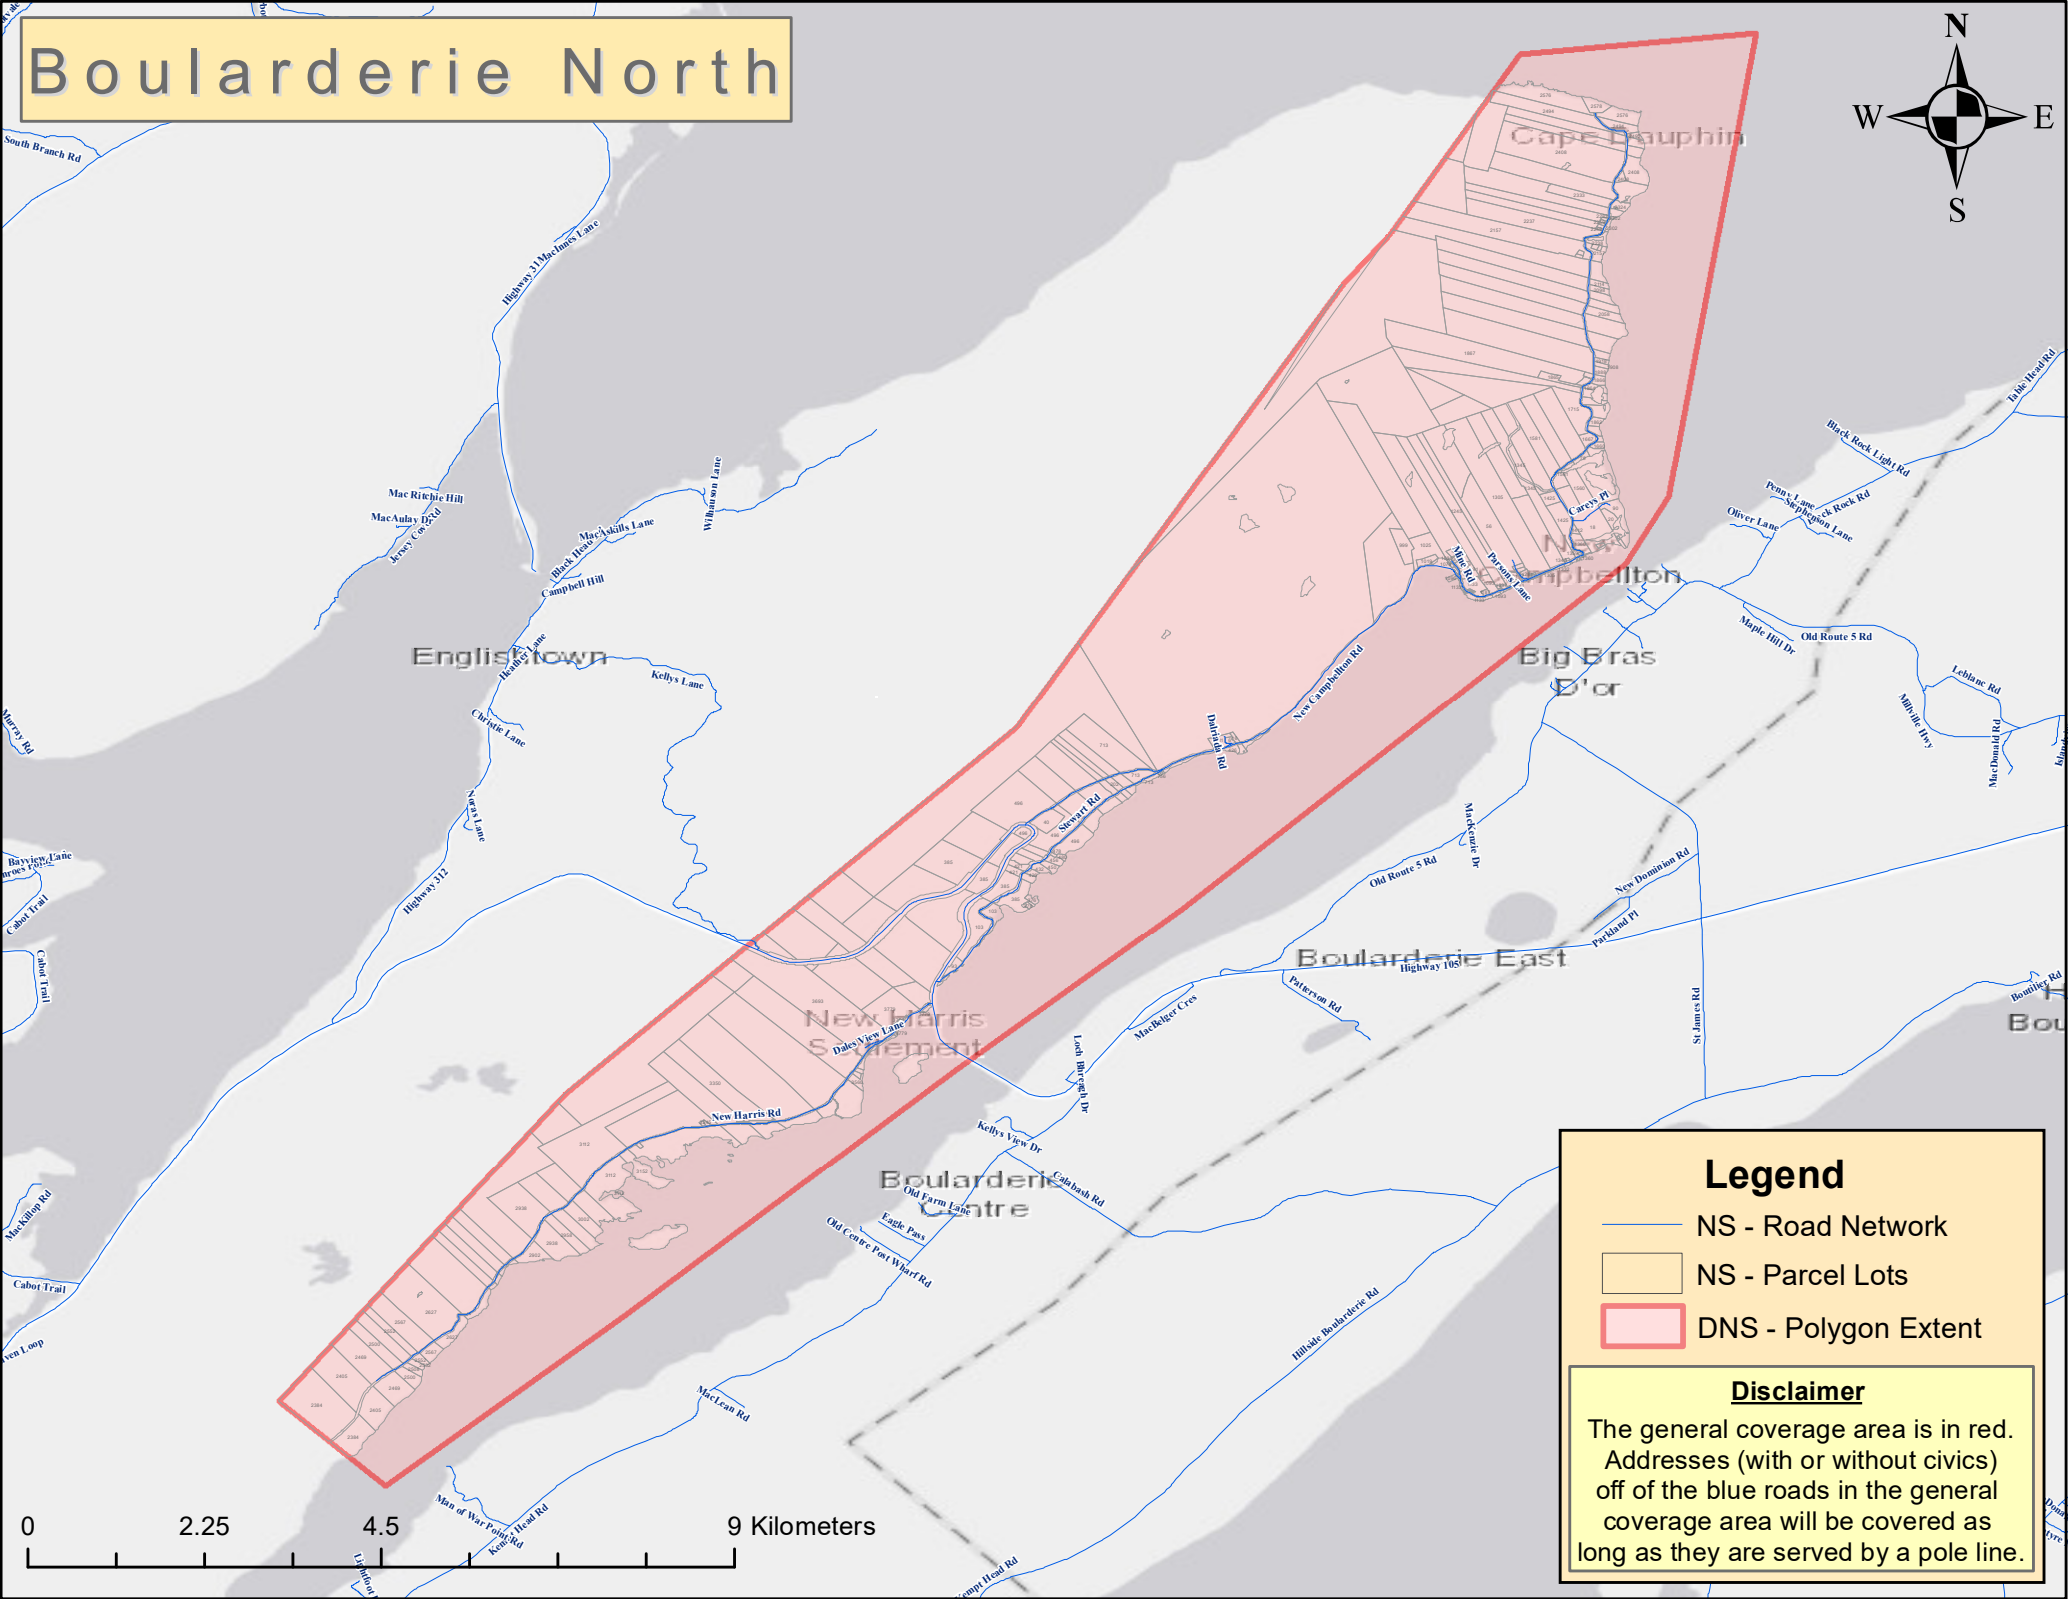

Boularderie North

Legend

- NS - Road Network
- NS - Parcel Lots
- DNS - Polygon Extent

Disclaimer

The general coverage area is in red. Addresses (with or without civics) off of the blue roads in the general coverage area will be covered as long as they are served by a pole line.