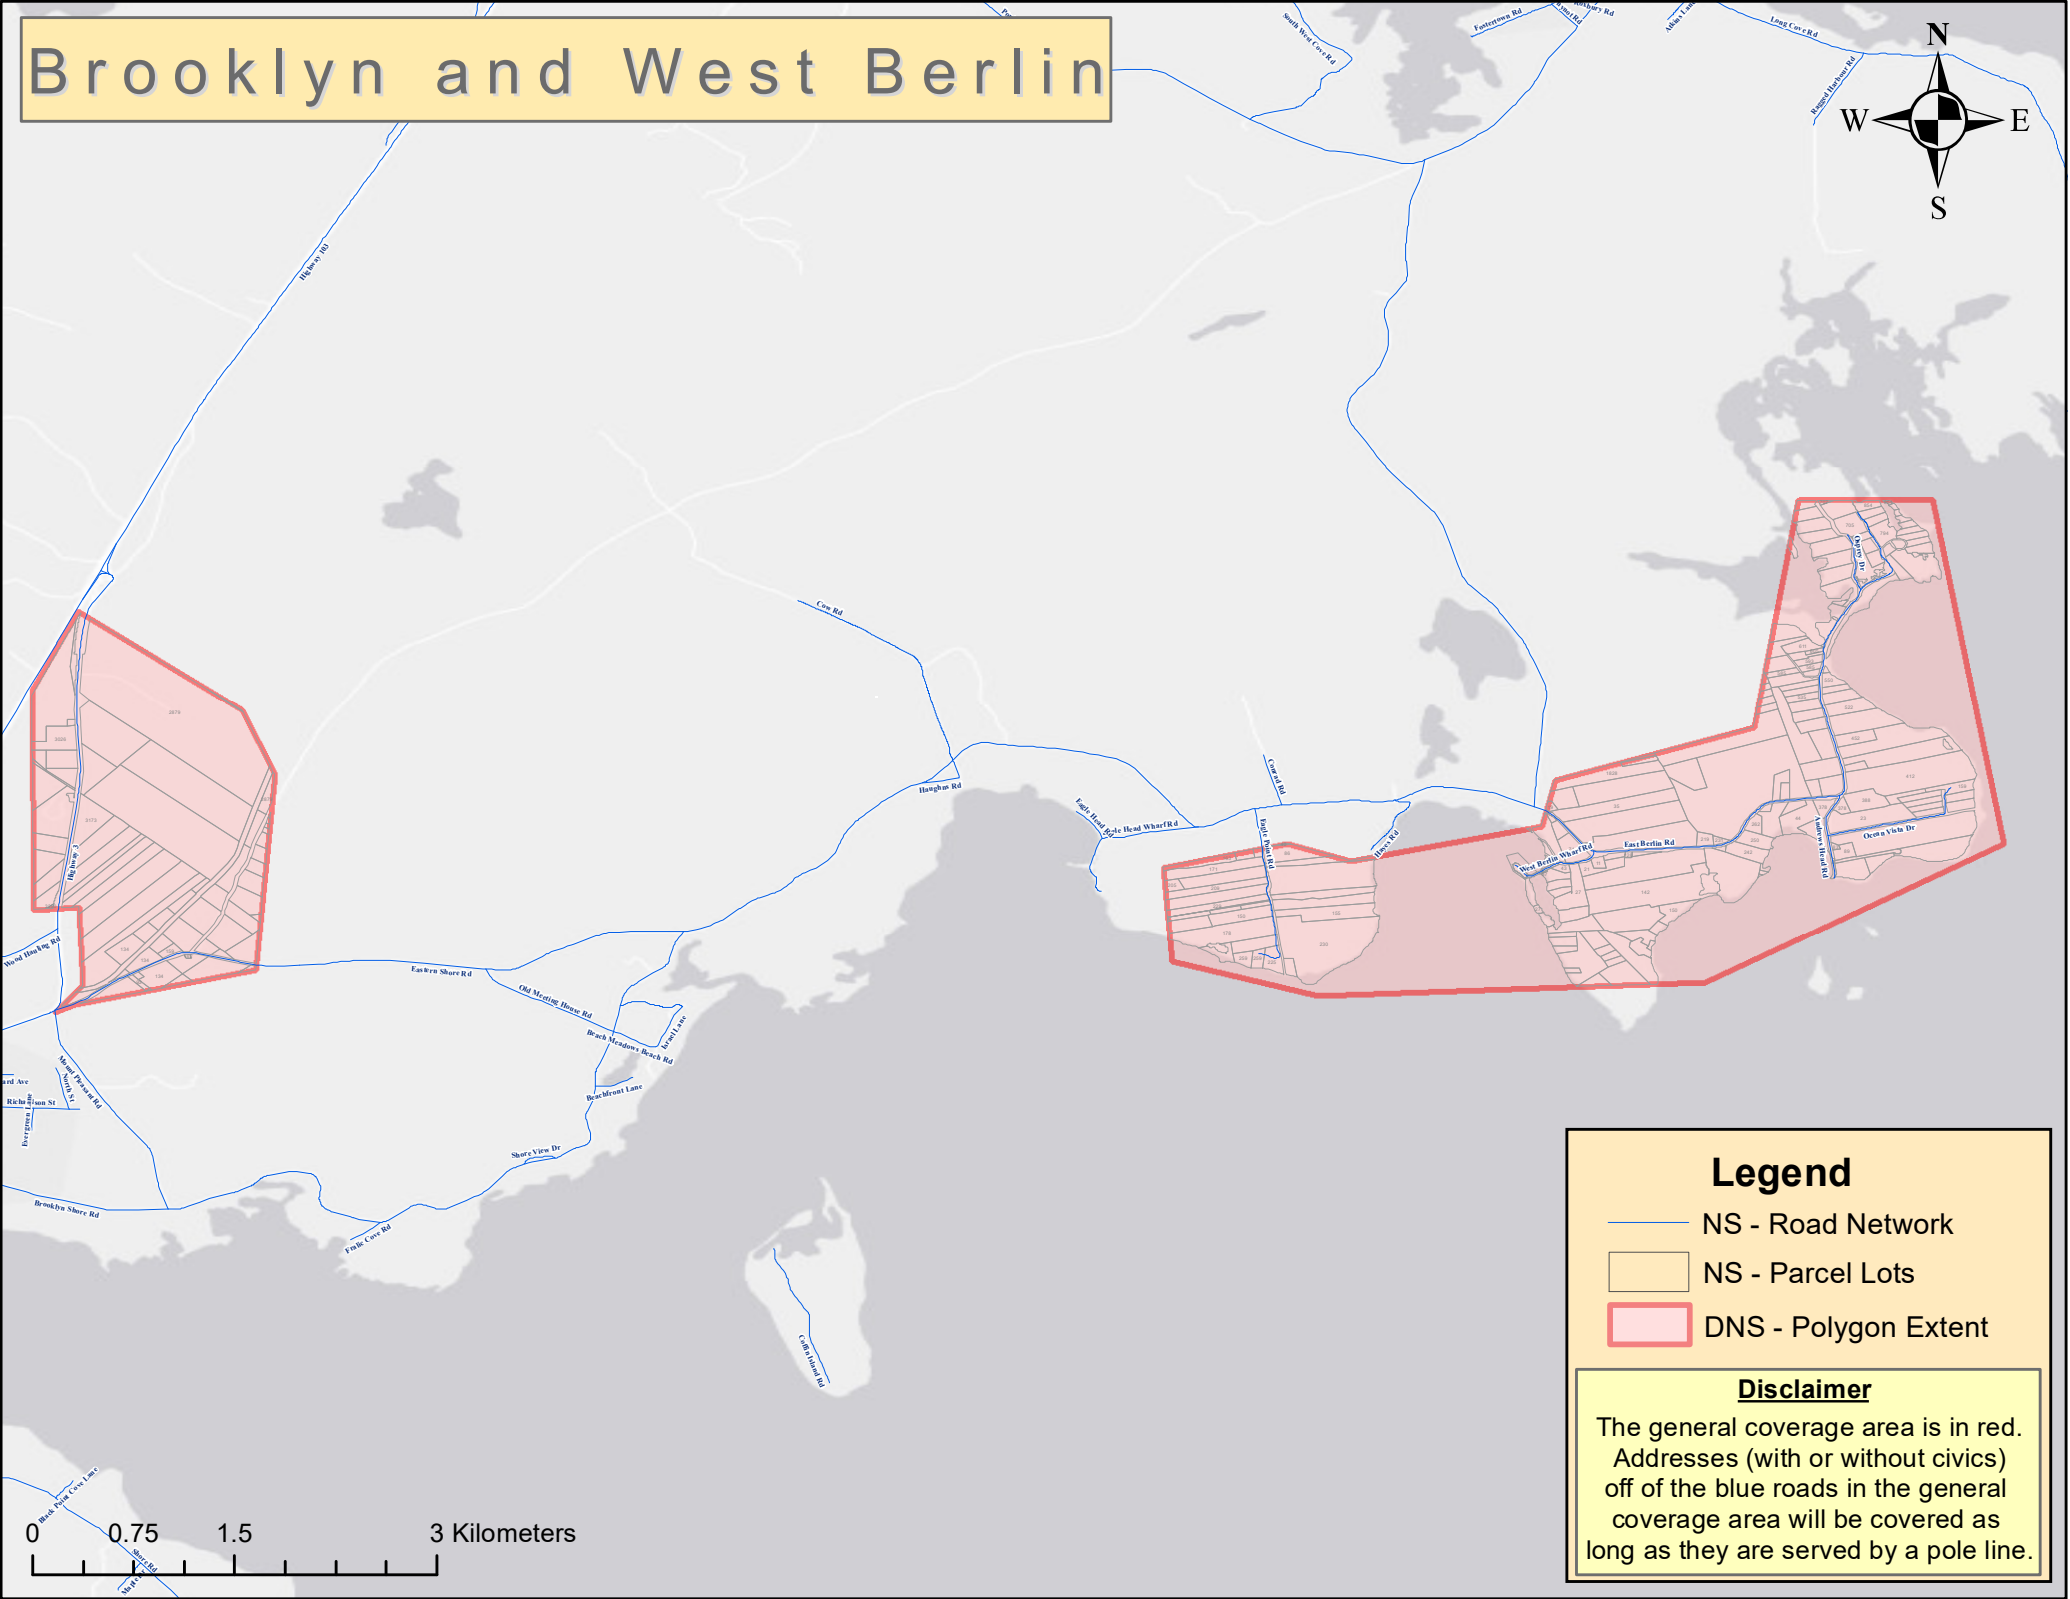

Brooklyn and West Berlin

Legend

-  NS - Road Network
-  NS - Parcel Lots
-  DNS - Polygon Extent

Disclaimer

The general coverage area is in red. Addresses (with or without civics) off of the blue roads in the general coverage area will be covered as long as they are served by a pole line.

0 0.75 1.5 3 Kilometers