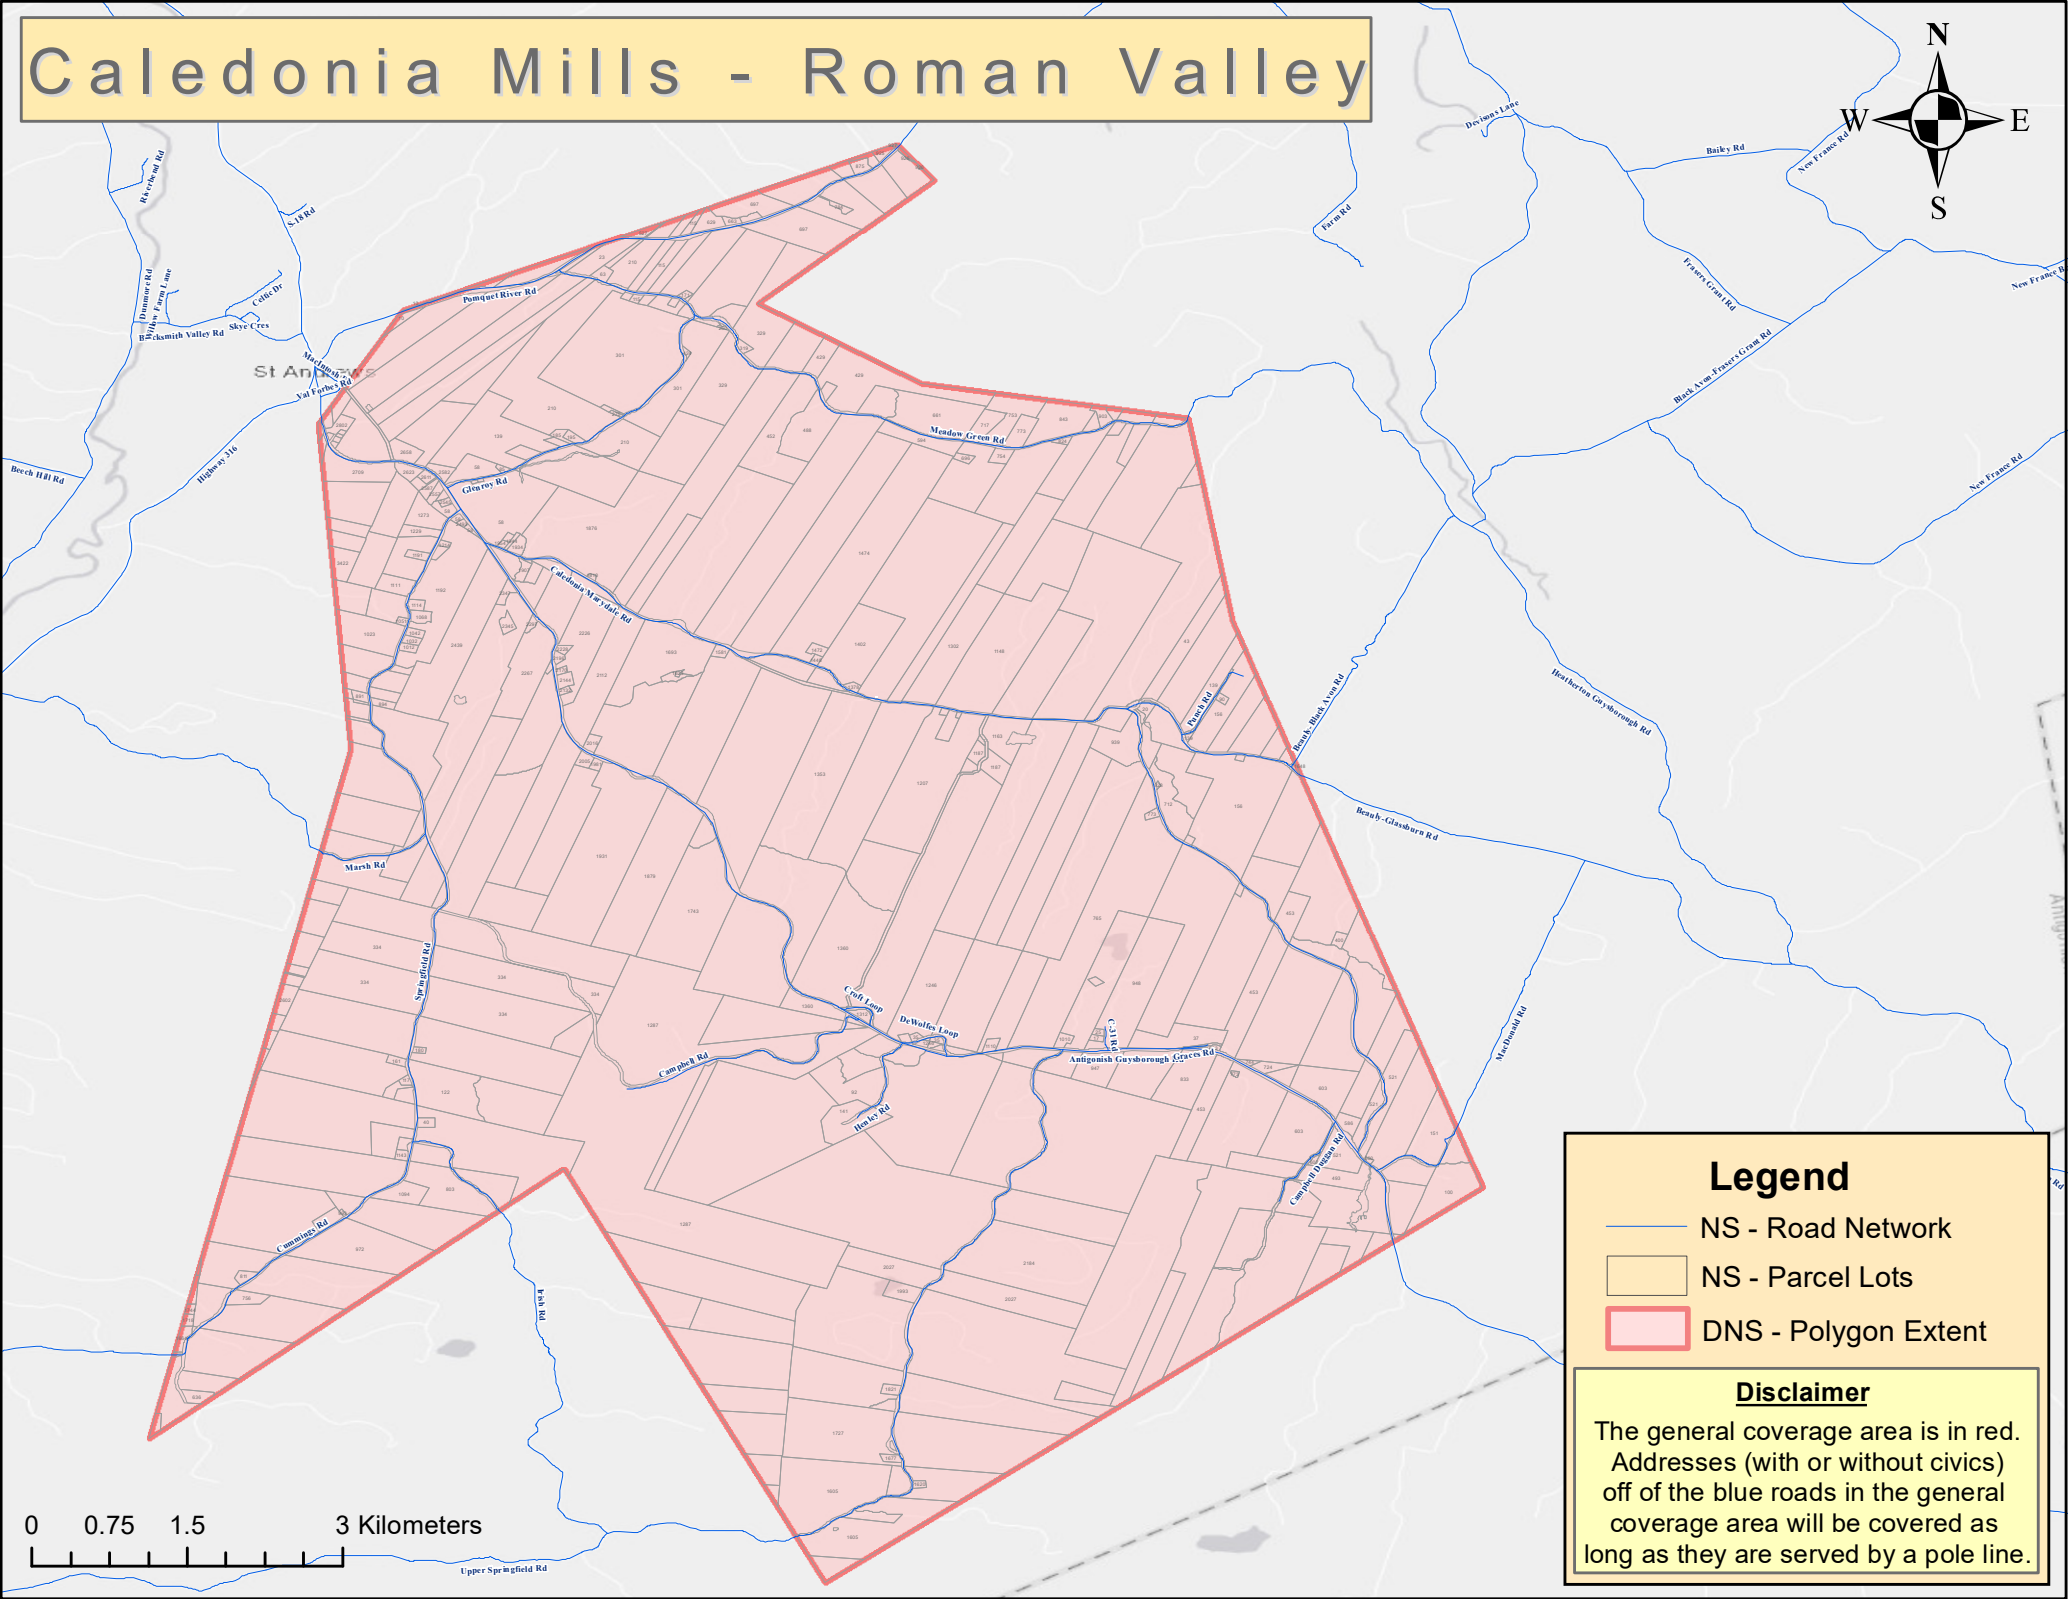

# Caledonia Mills - Roman Valley

**Legend**

- NS - Road Network
- NS - Parcel Lots
- DNS - Polygon Extent

**Disclaimer**

The general coverage area is in red. Addresses (with or without civics) off of the blue roads in the general coverage area will be covered as long as they are served by a pole line.