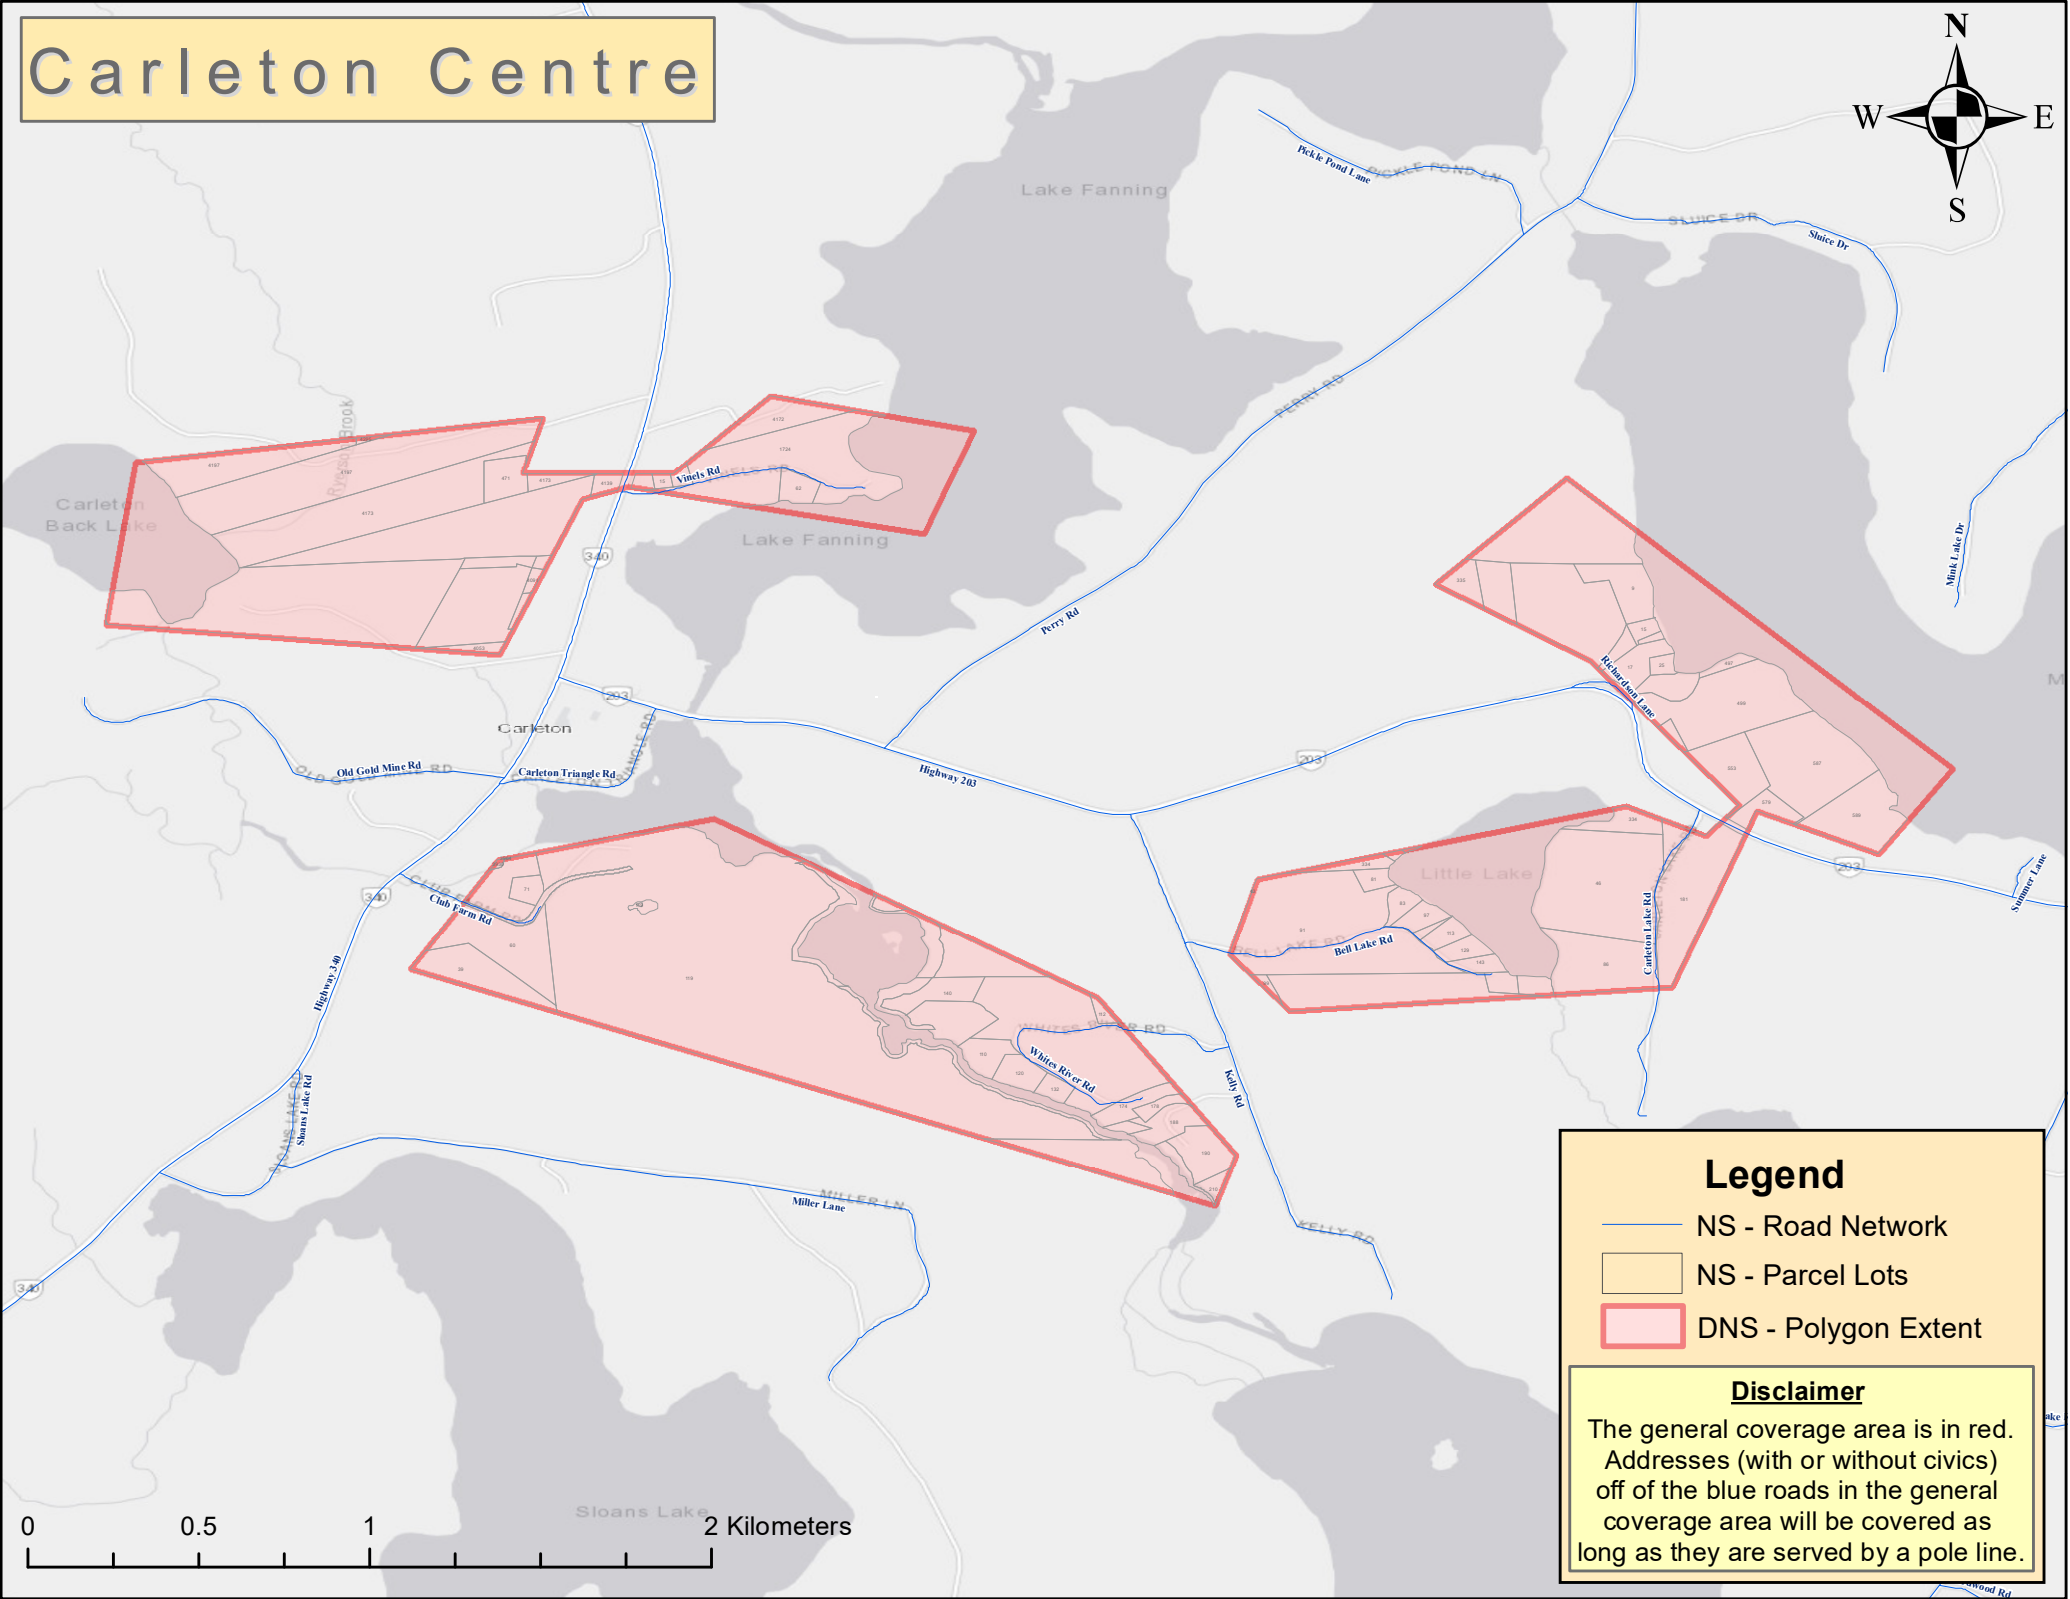

Carleton Centre

Legend

- NS - Road Network
- NS - Parcel Lots
- DNS - Polygon Extent

Disclaimer

The general coverage area is in red. Addresses (with or without civics) off of the blue roads in the general coverage area will be covered as long as they are served by a pole line.