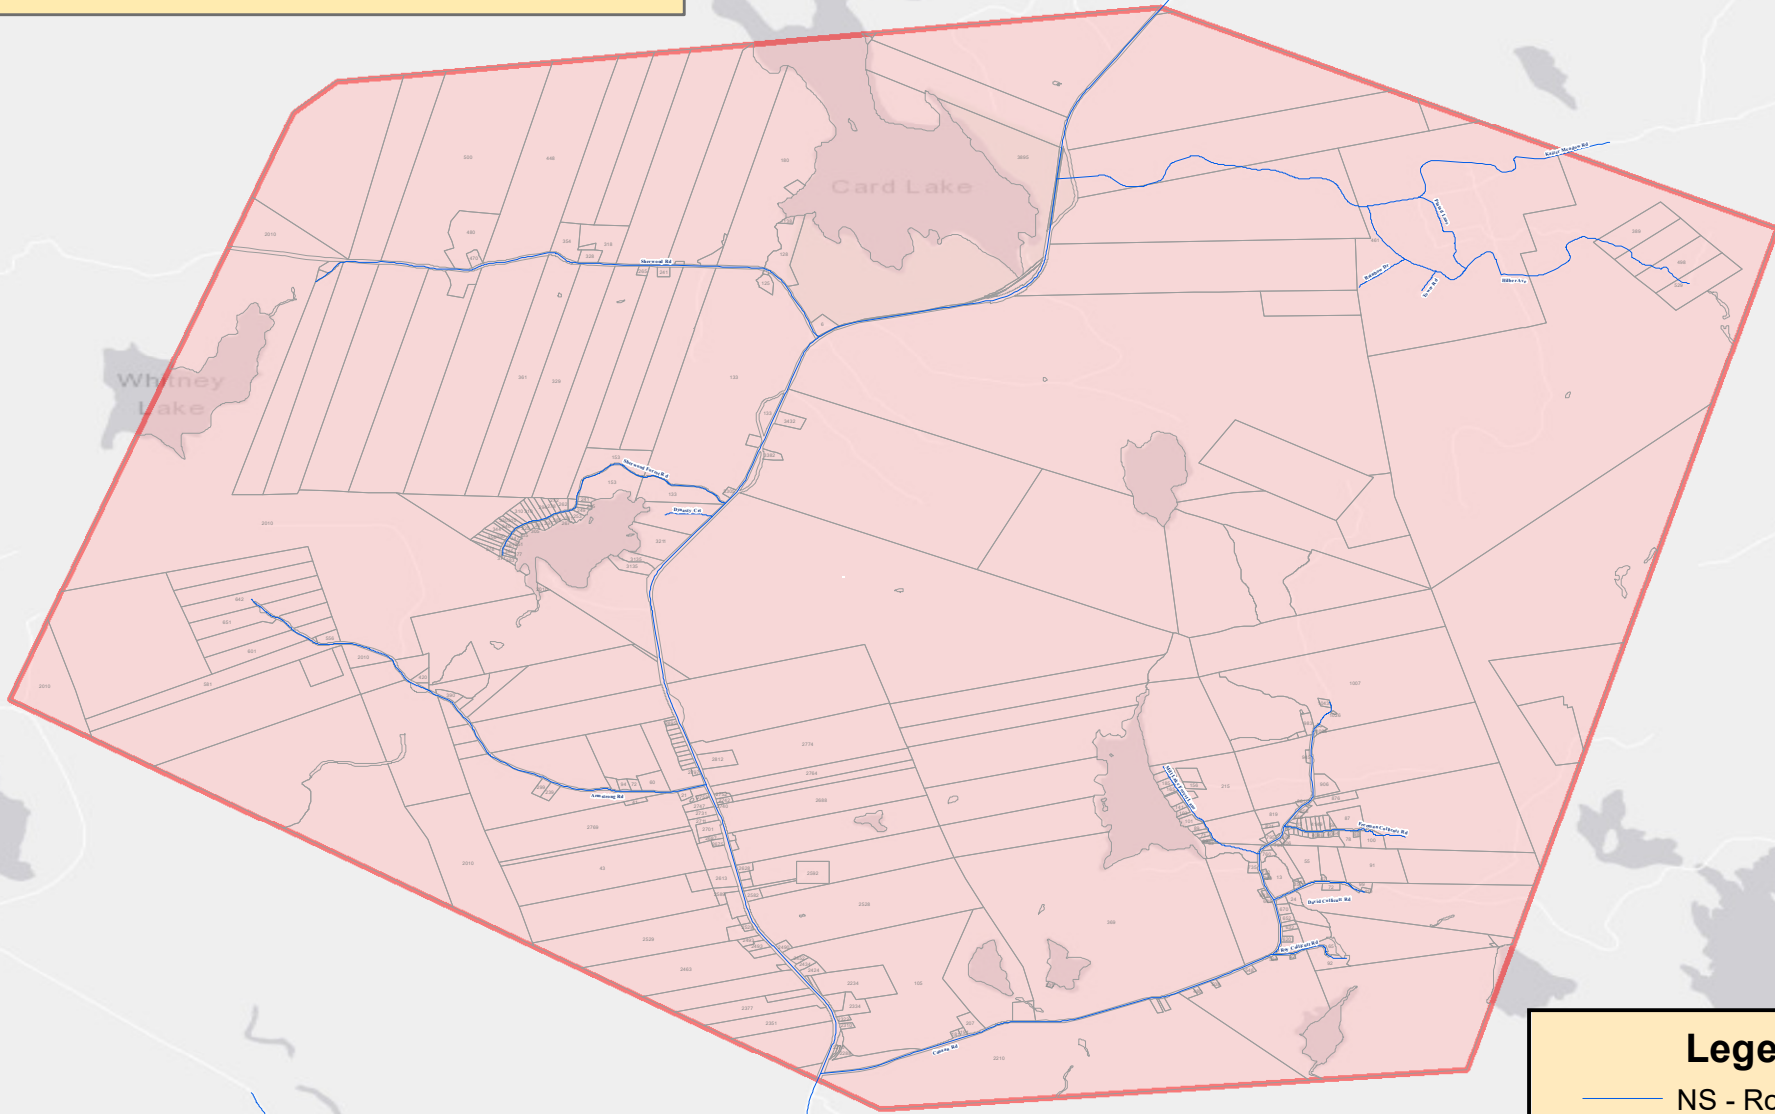

Chester Region (2/4)

Legend

-  NS - Road Network
-  NS - Parcel Lots
-  DNS - Polygon Extent

Disclaimer

The general coverage area is in red. Addresses (with or without civics) off of the blue roads in the general coverage area will be covered as long as they are served by a pole line.