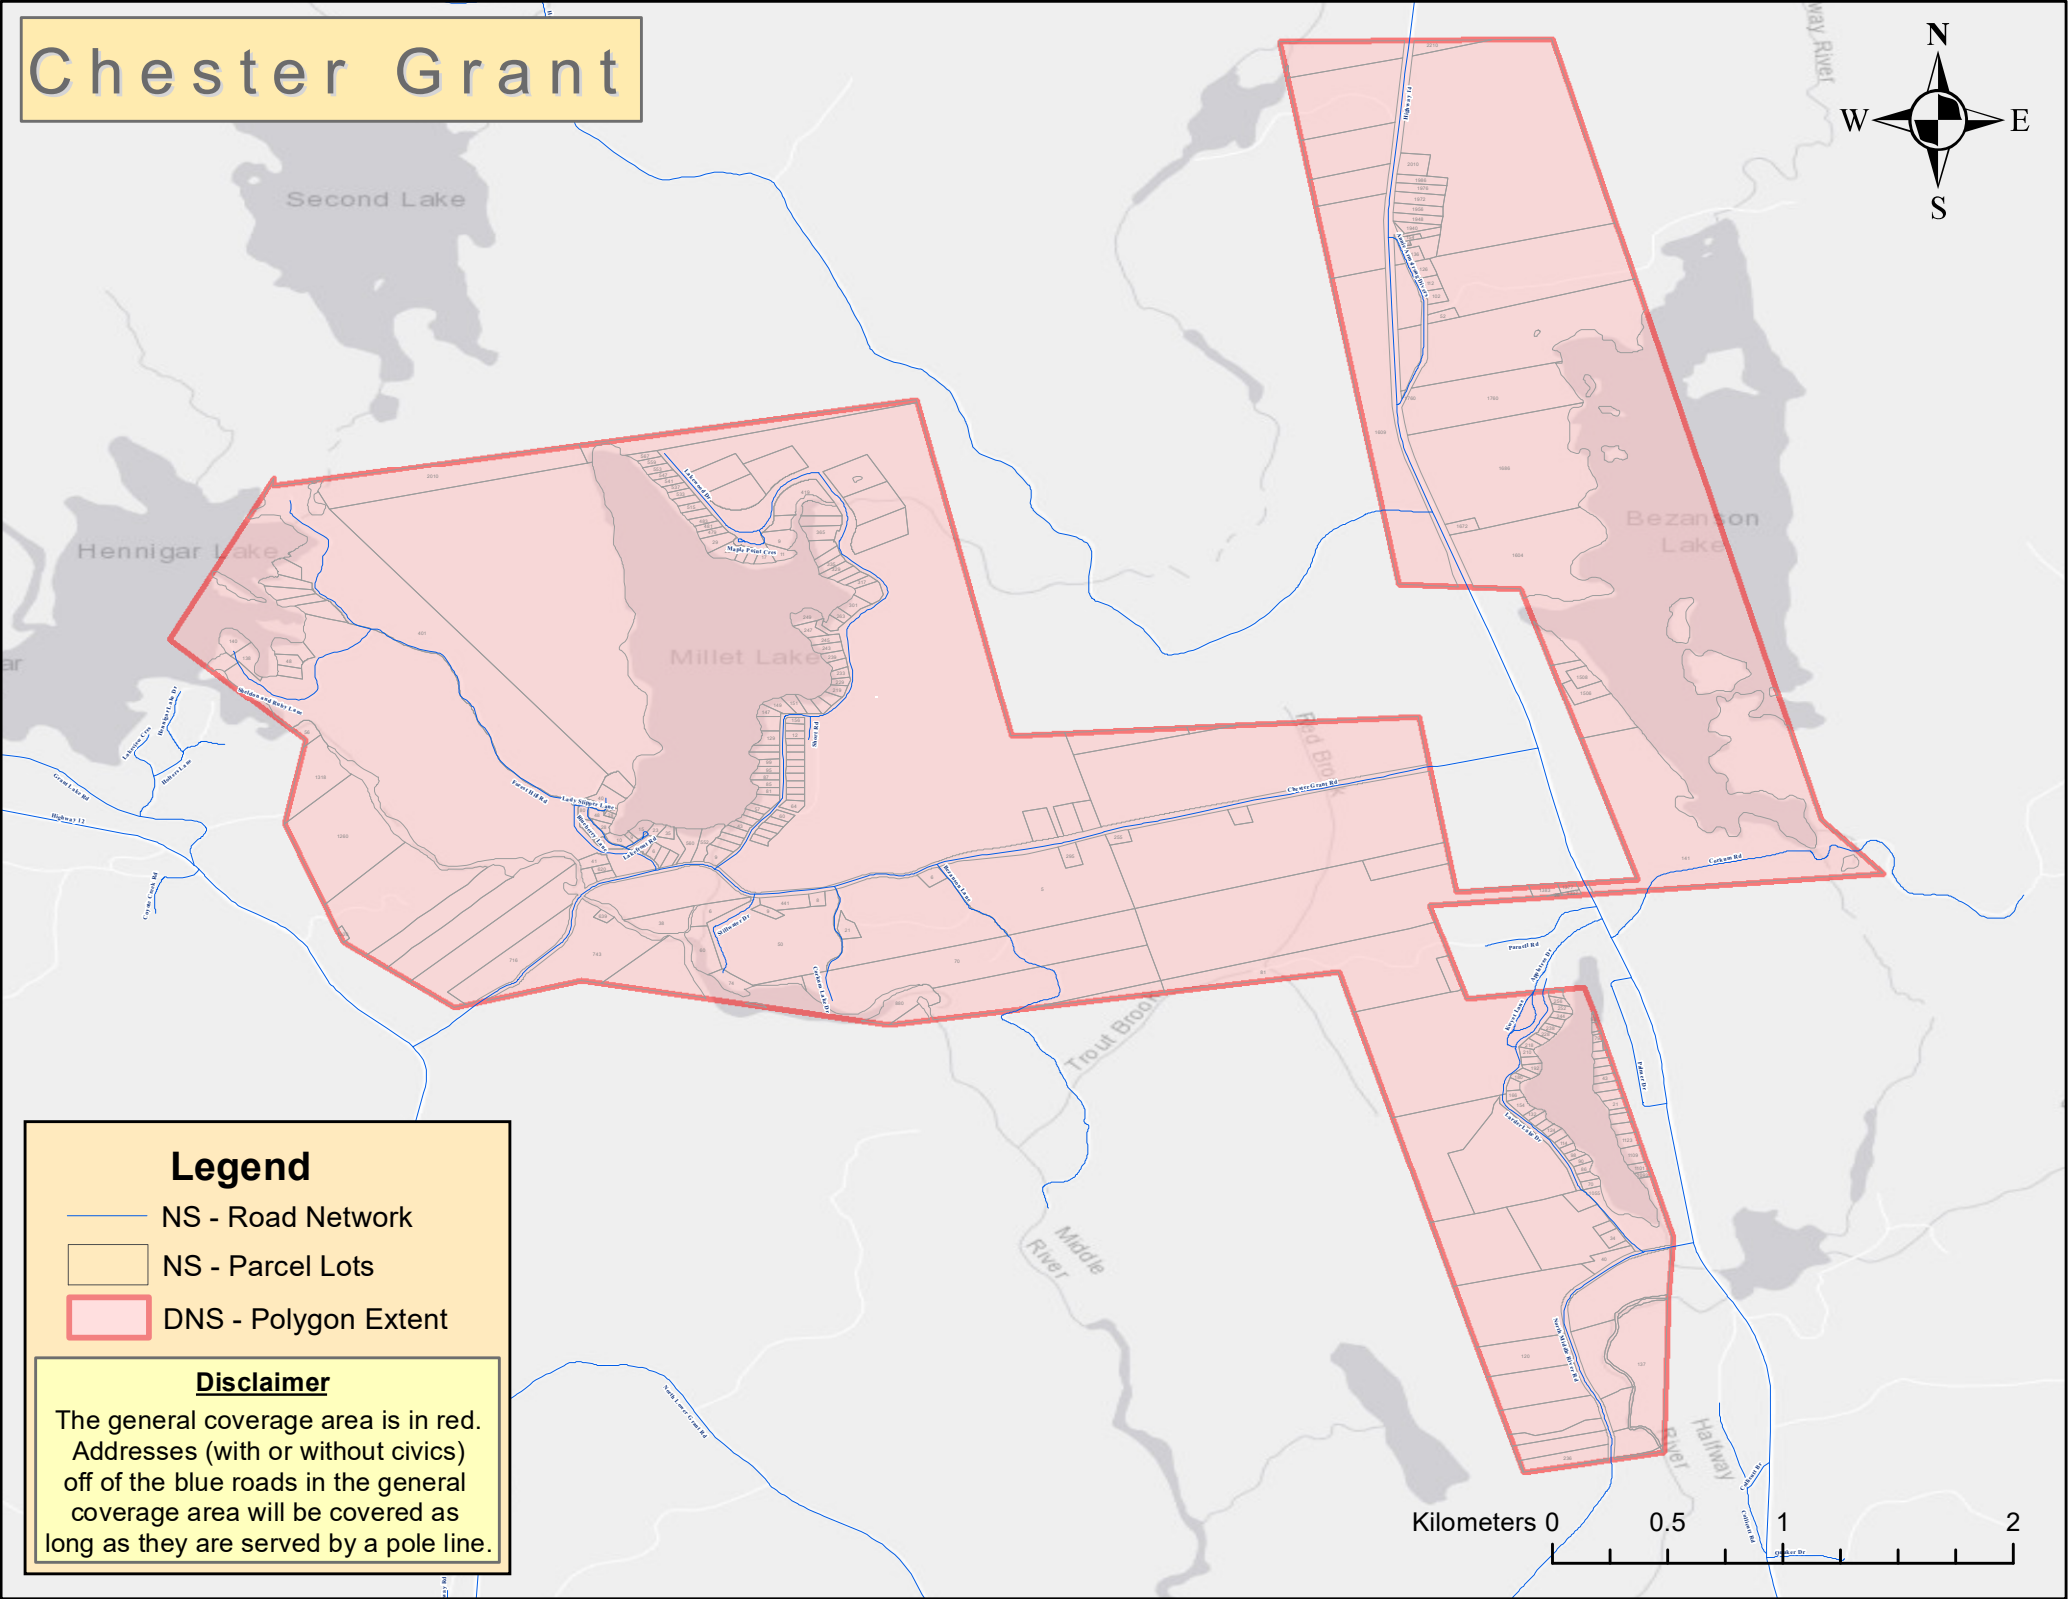

Chester Grant

Legend

- NS - Road Network
- NS - Parcel Lots
- DNS - Polygon Extent

Disclaimer

The general coverage area is in red. Addresses (with or without civics) off of the blue roads in the general coverage area will be covered as long as they are served by a pole line.