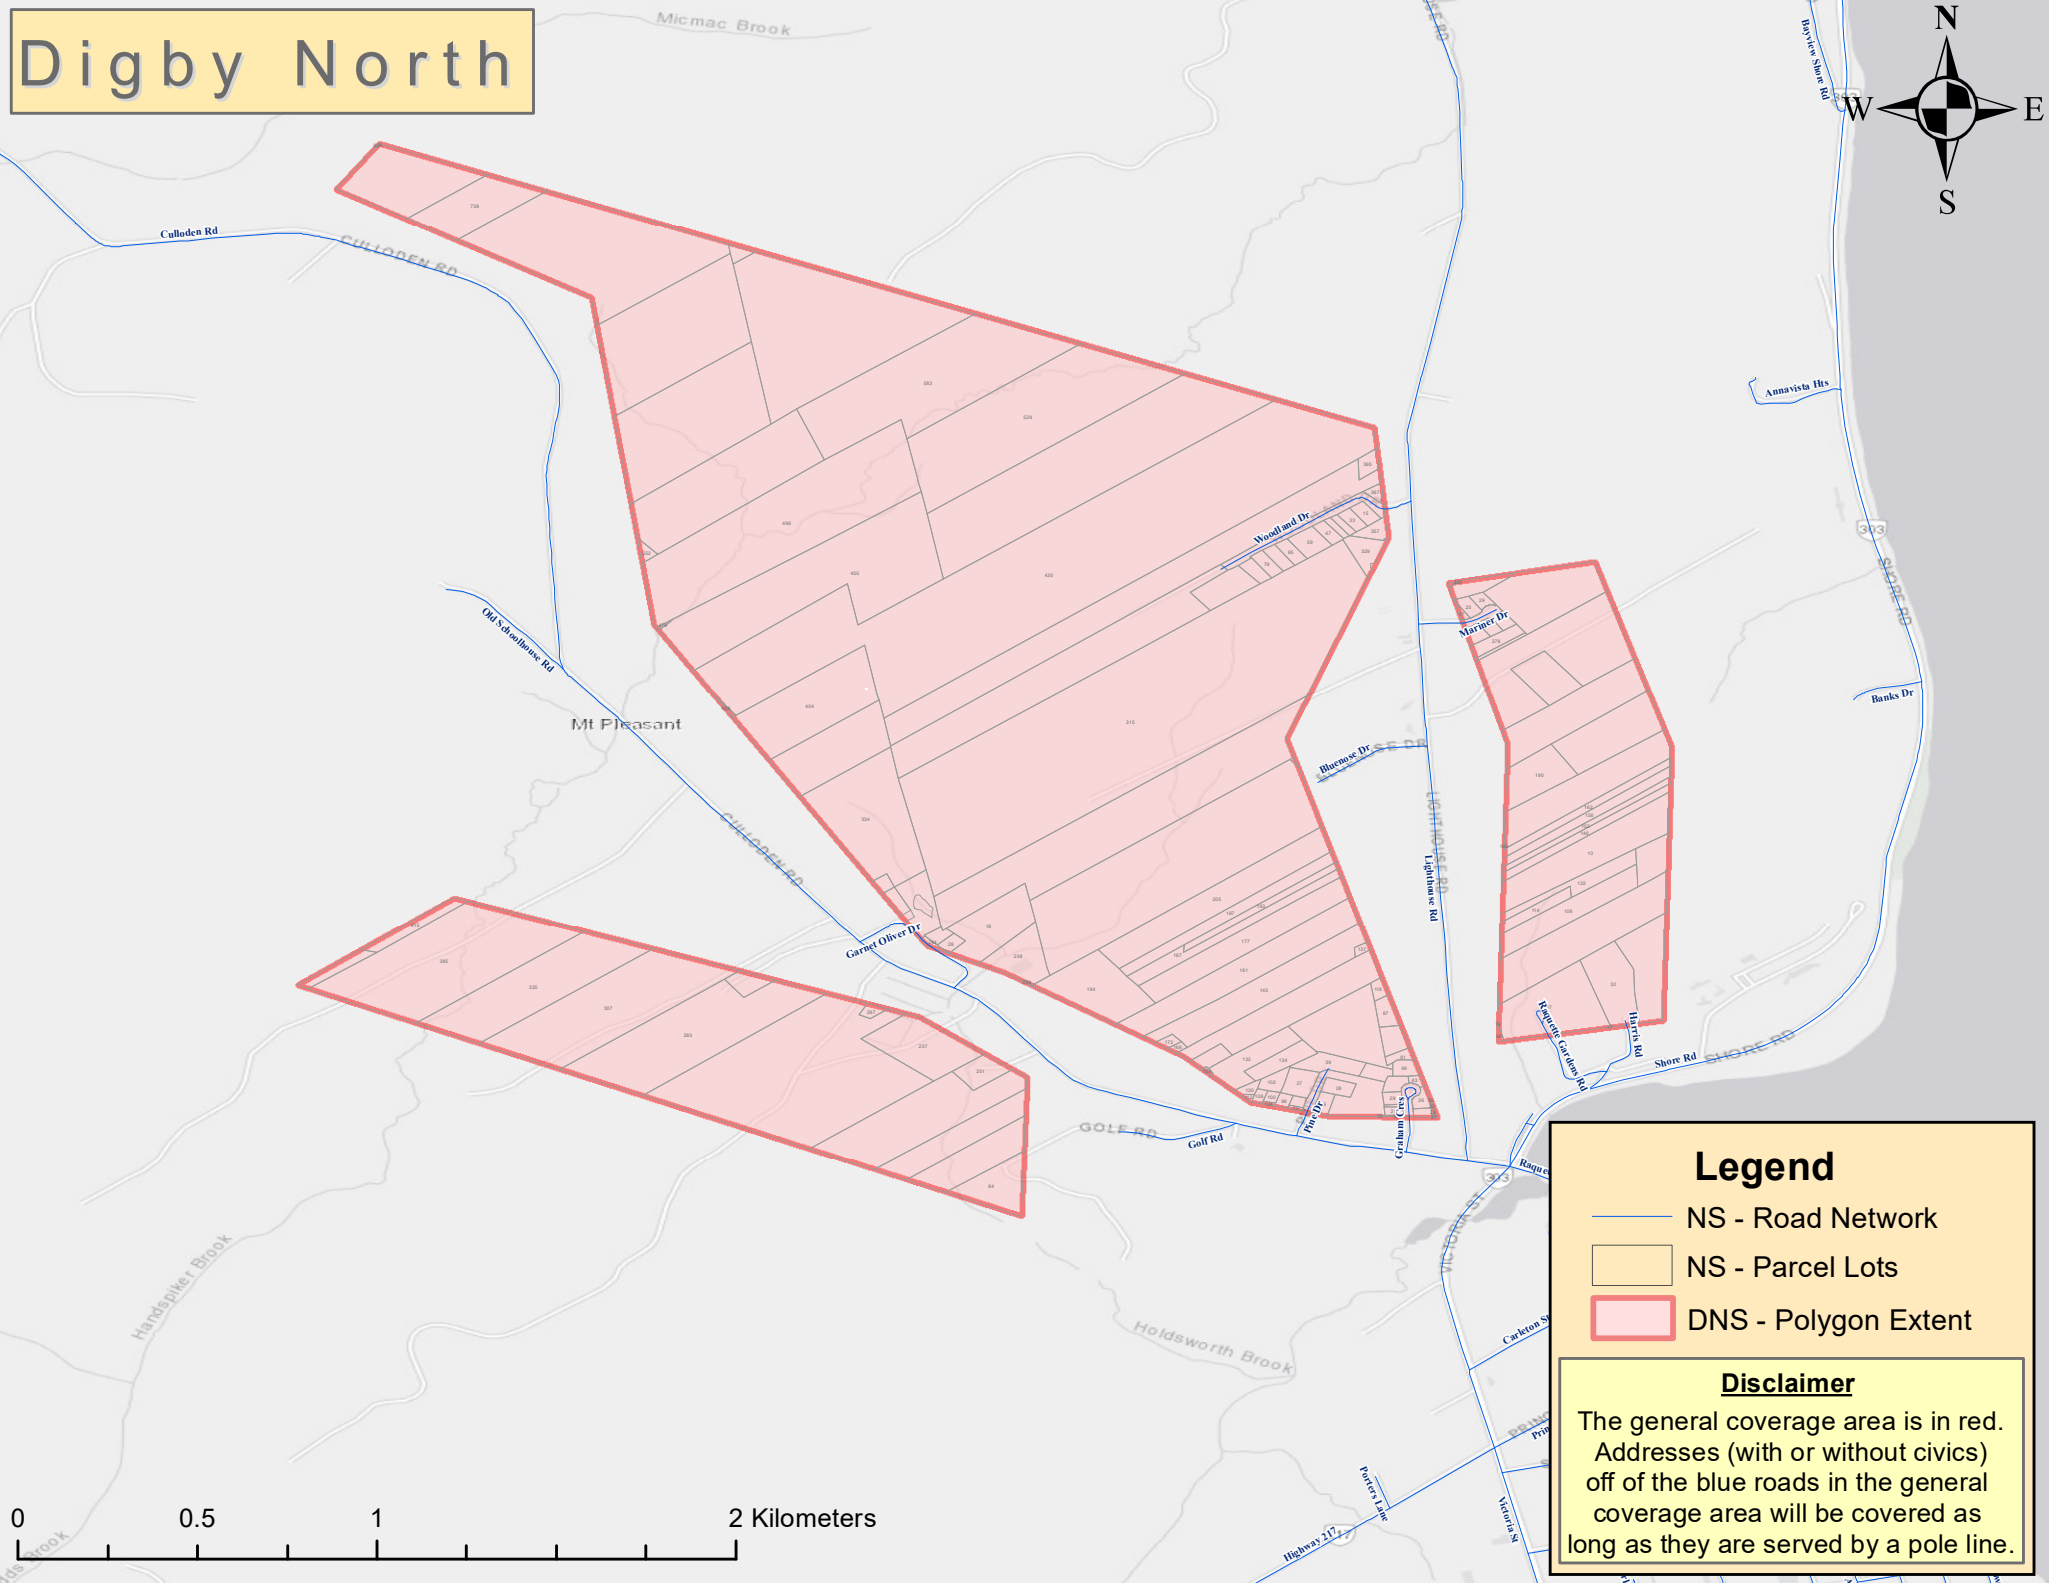

Digby North

Legend

- NS - Road Network
- NS - Parcel Lots
- DNS - Polygon Extent

Disclaimer

The general coverage area is in red. Addresses (with or without civics) off of the blue roads in the general coverage area will be covered as long as they are served by a pole line.