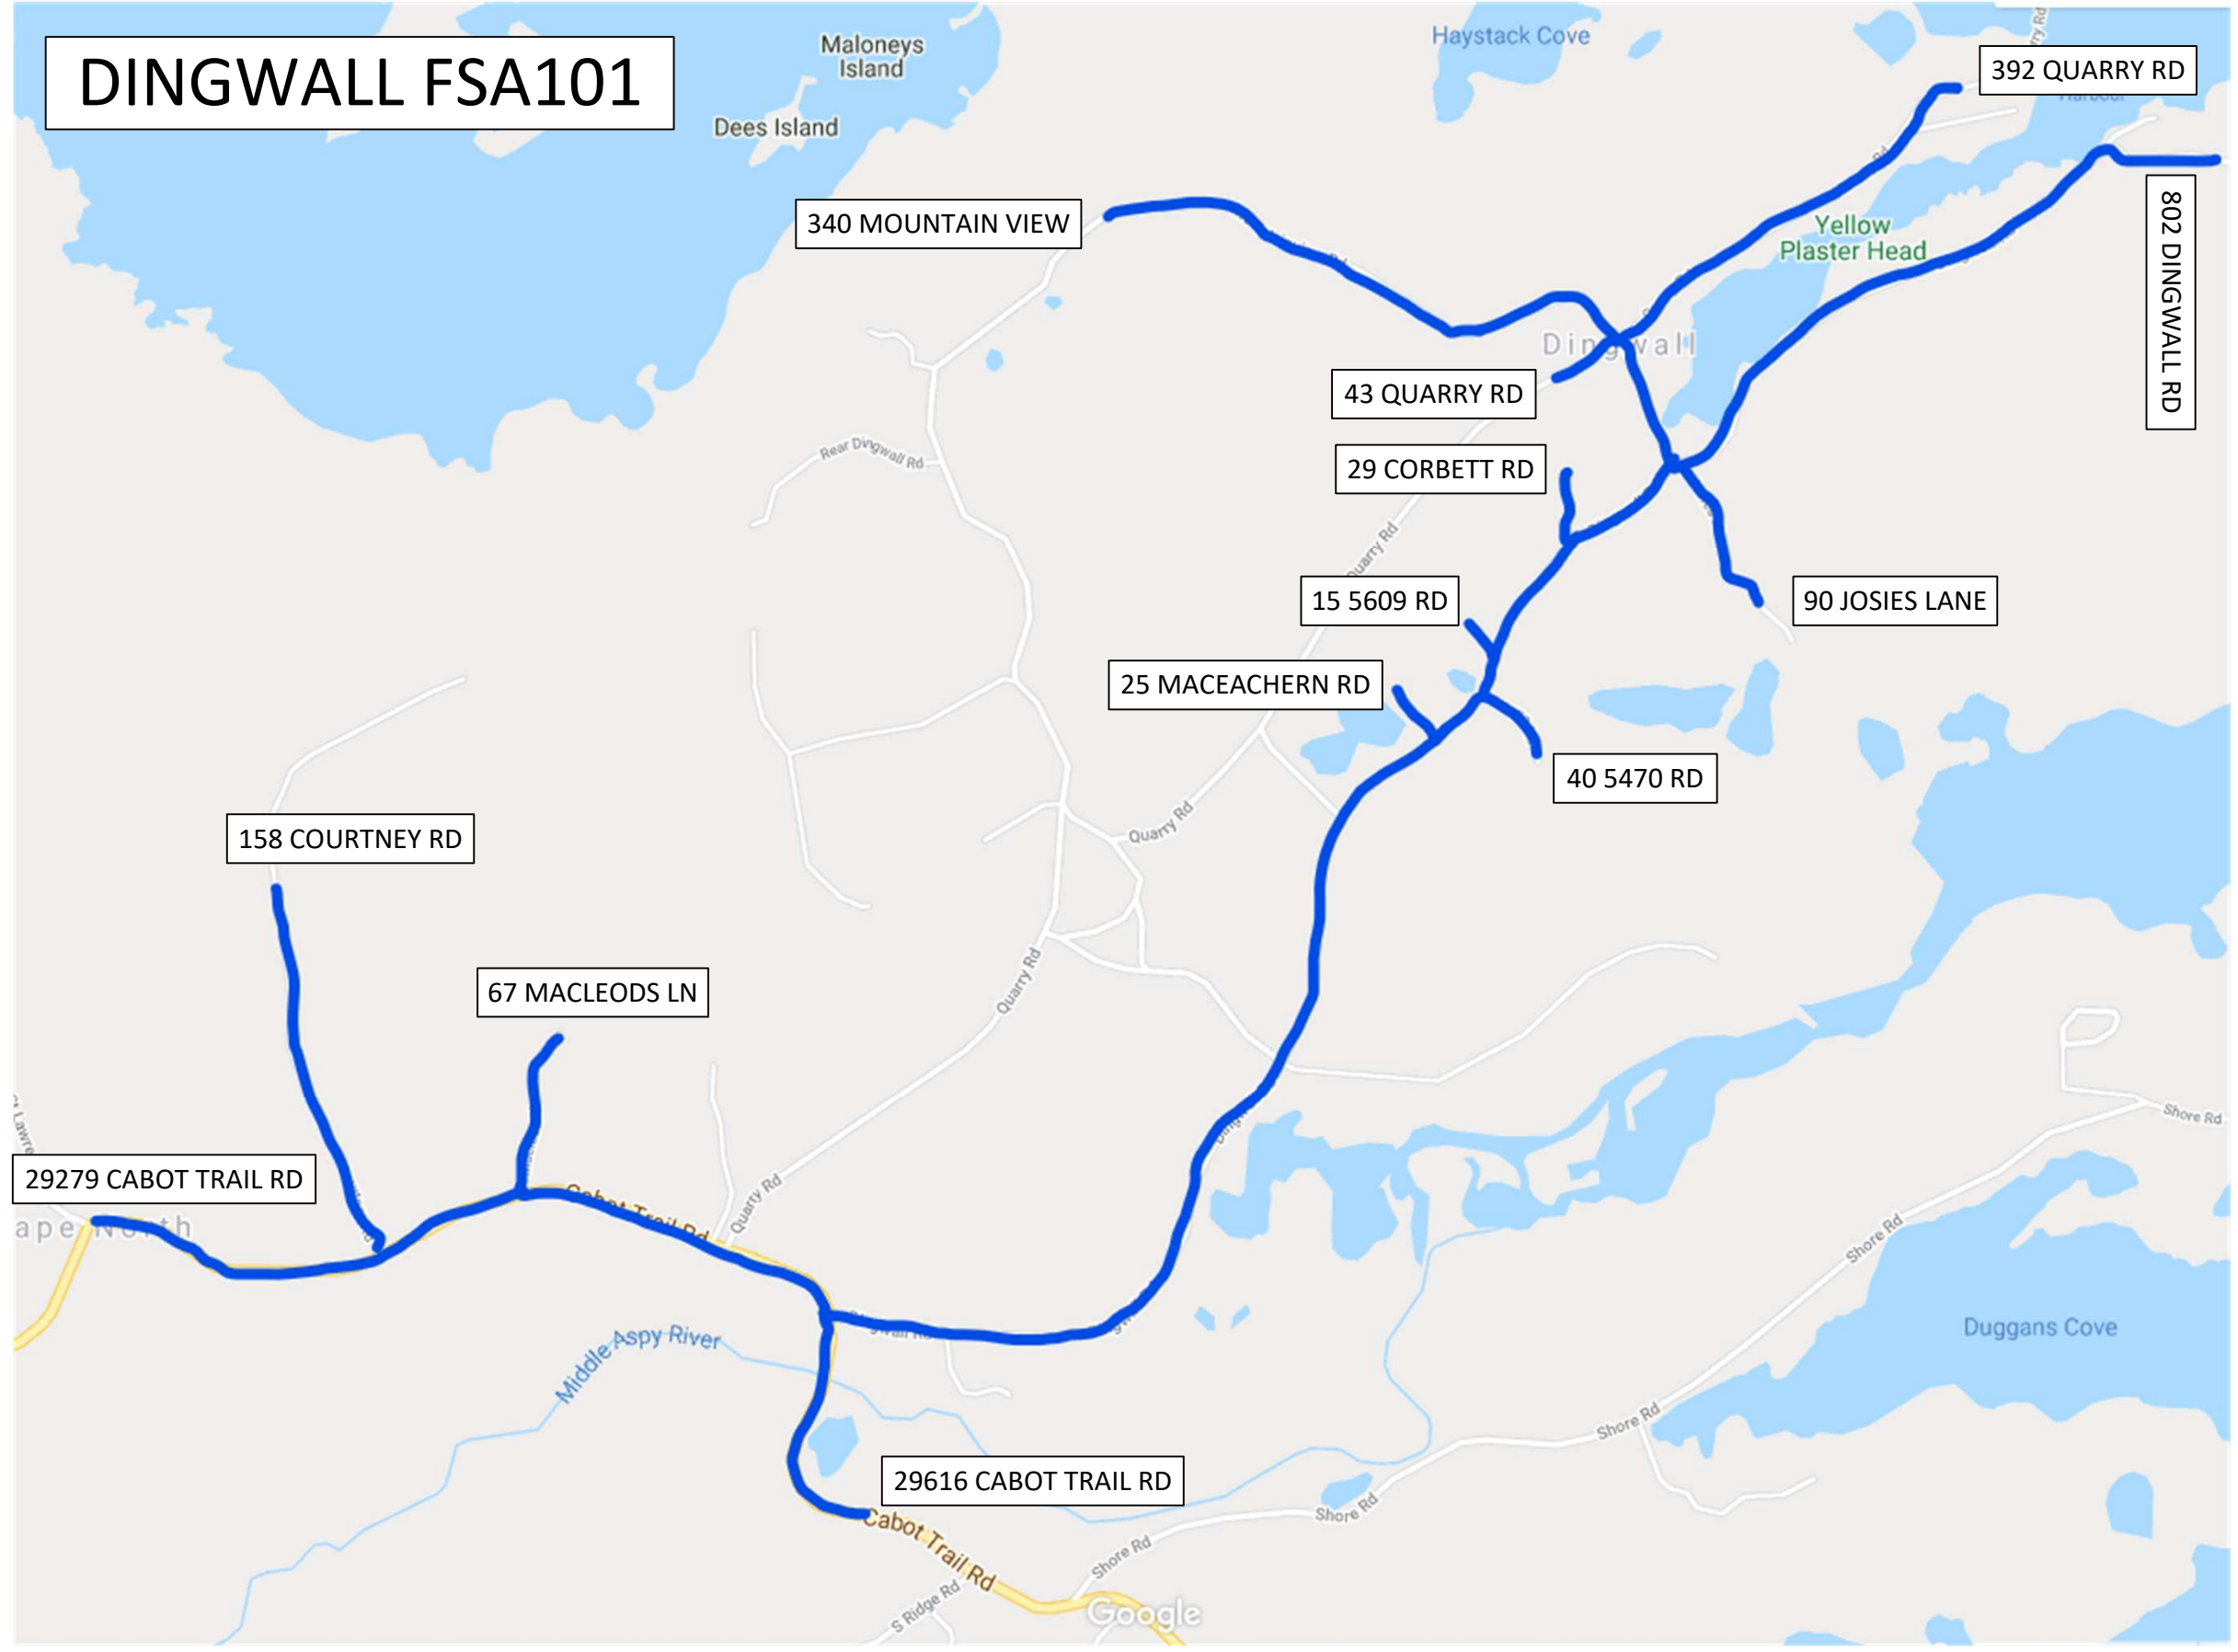

DINGWALL FSA101

DINGWALL FSA102

2166 BAY ST LAWRENCE RD

40 5473 RD

70 5472 RD

Asp Bay

Dingwall

91 HEELANS RD

249 NORTHSIDE RD

197 NORTHSIDE BACK RD

2 BAY ST LAWRENCE RD

29246 CABOT TRAIL RD

Cape North

220 BLAZE RD

South Harbor

27120 CABOT TRAIL RD