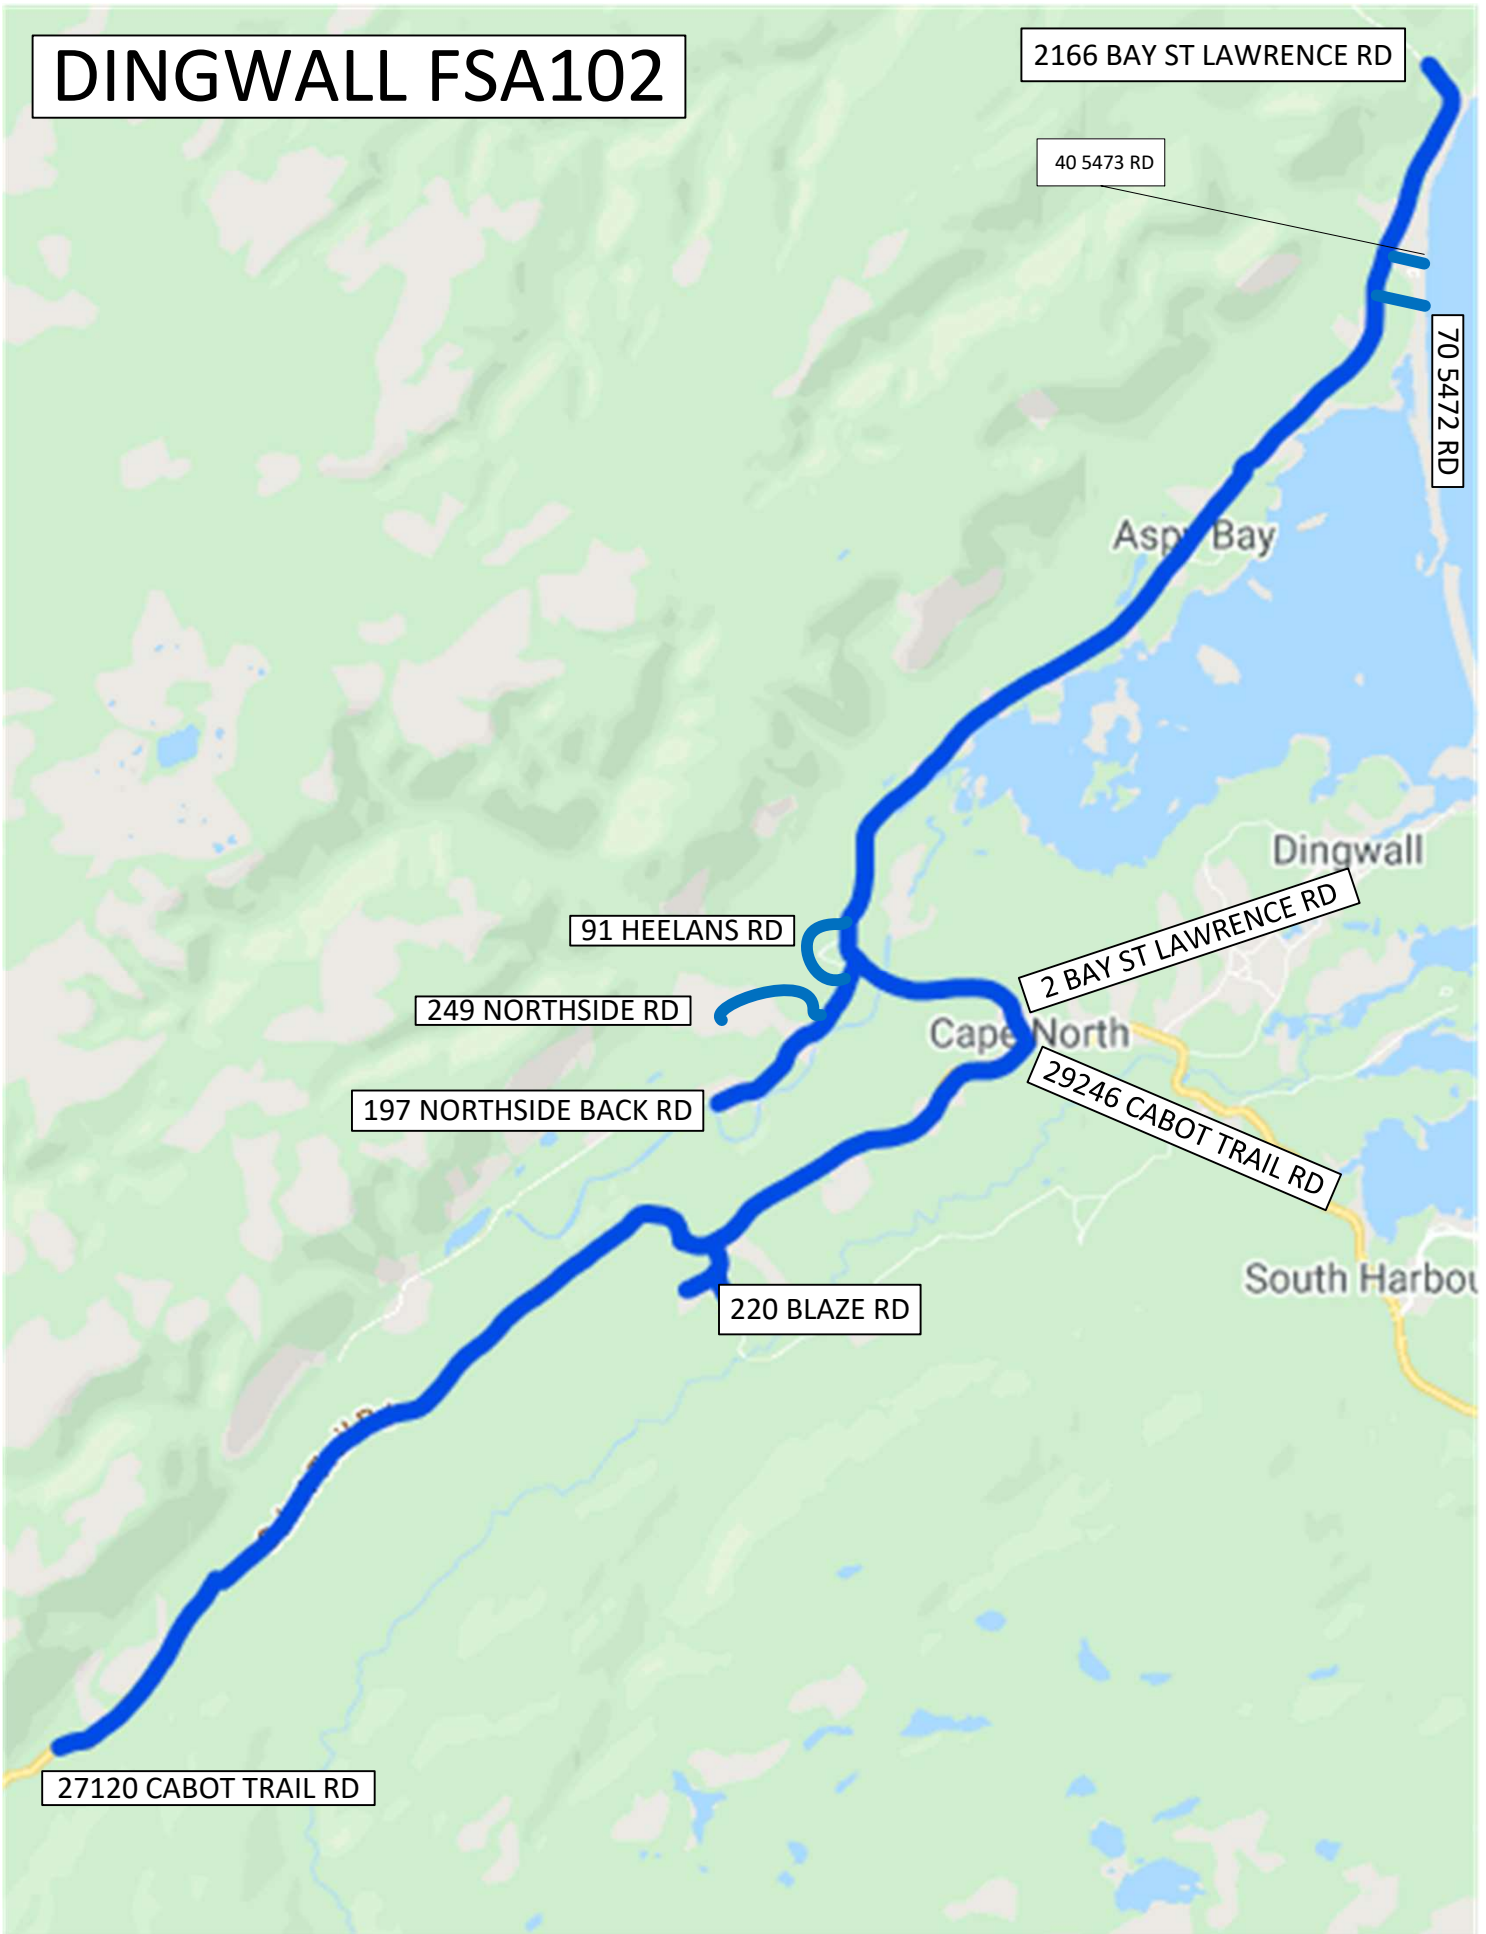

249 NORTHSIDE RD

197 NORTHSIDE BACK RD

2 BAY ST LAWRENCE RD

29246 CABOT TRAIL RD

Cape North

220 BLAZE RD

South Harbor

27120 CABOT TRAIL RD