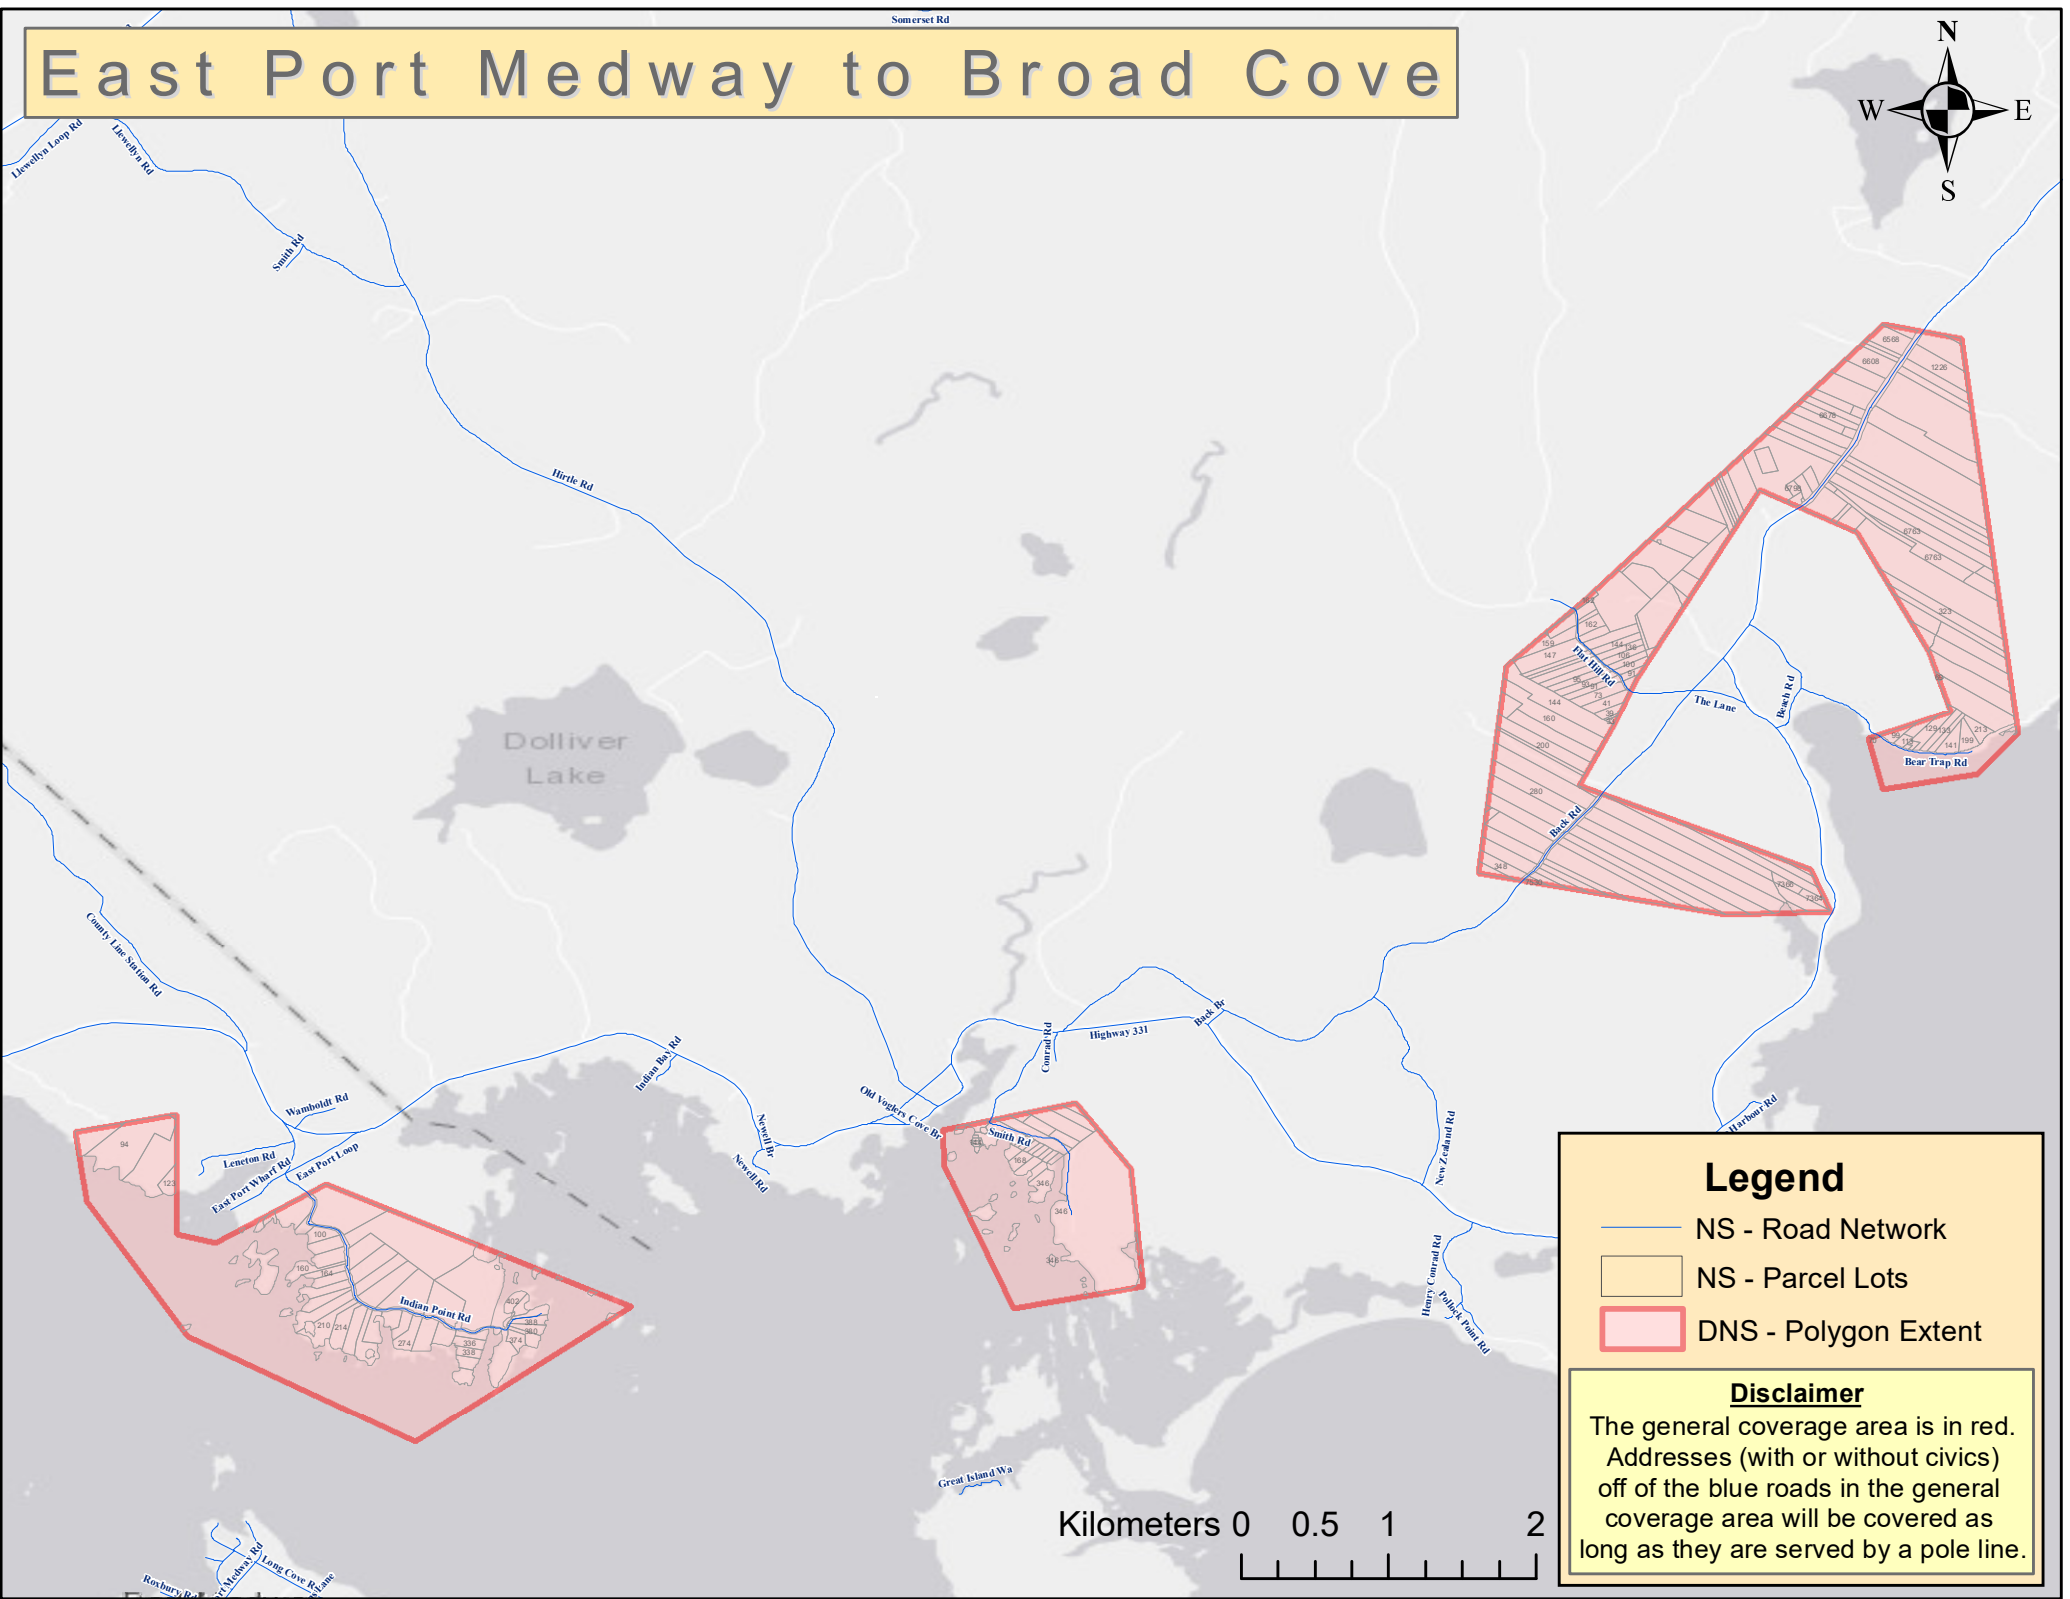

East Port Medway to Broad Cove

Legend

- NS - Road Network
- NS - Parcel Lots
- DNS - Polygon Extent

Disclaimer

The general coverage area is in red. Addresses (with or without civics) off of the blue roads in the general coverage area will be covered as long as they are served by a pole line.