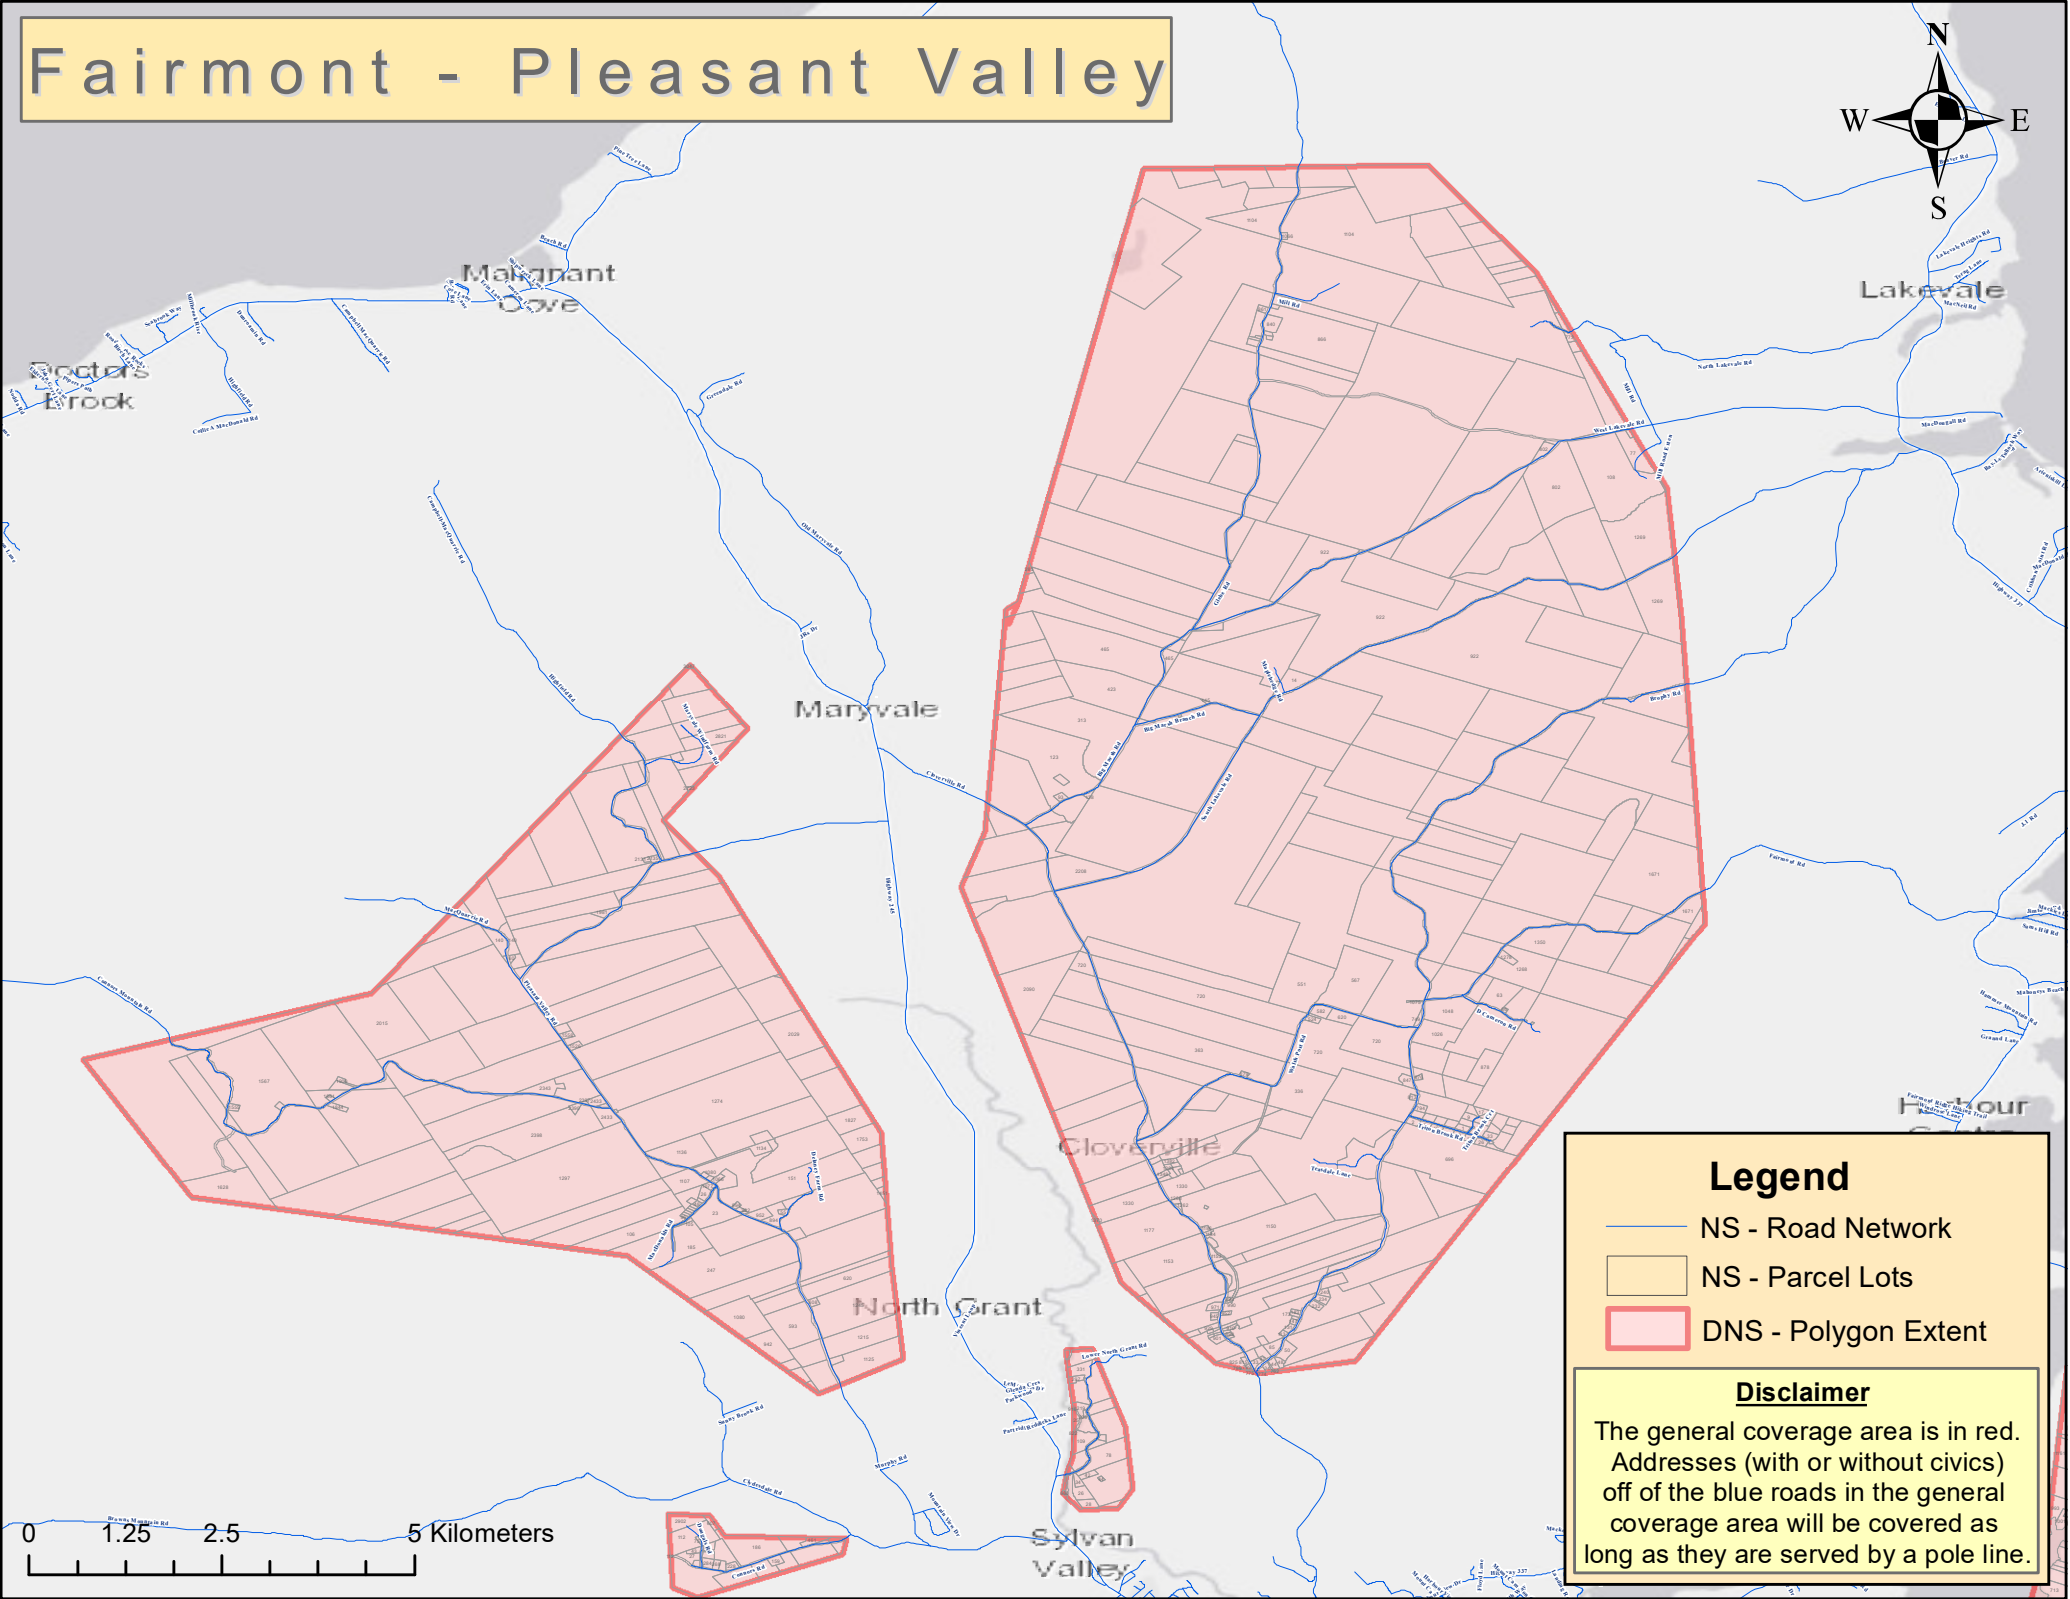

Fairmont - Pleasant Valley

0 1.25 2.5 5 Kilometers

Legend

- NS - Road Network
- NS - Parcel Lots
- DNS - Polygon Extent

Disclaimer

The general coverage area is in red. Addresses (with or without civics) off of the blue roads in the general coverage area will be covered as long as they are served by a pole line.