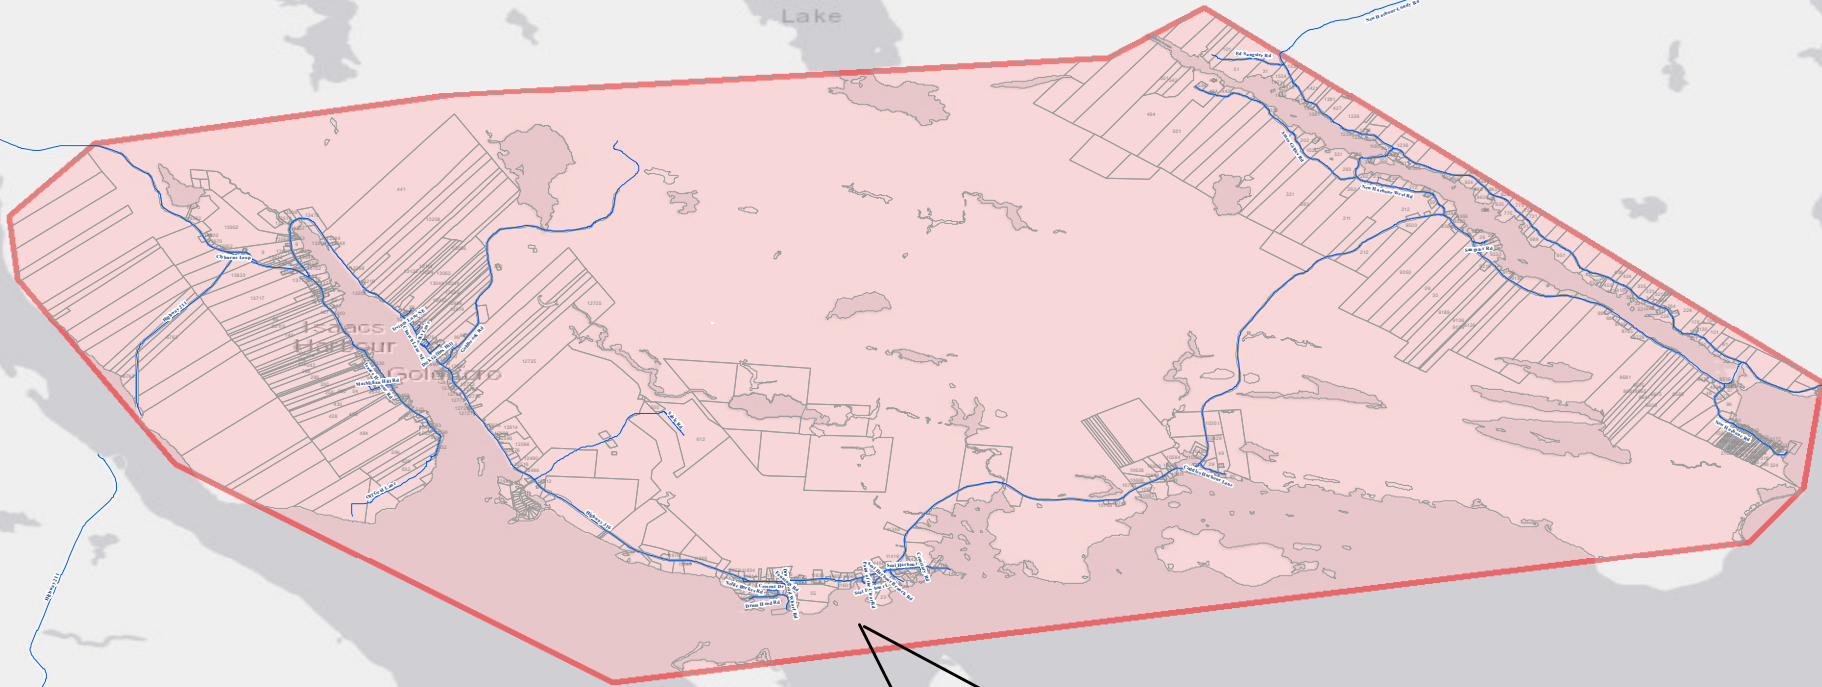

Goldoboro Region

Legend

-  NS - Road Network
-  NS - Parcel Lots
-  DNS - Polygon Extent

Disclaimer

The general coverage area is in red. Addresses (with or without civics) off of the blue roads in the general coverage area will be covered as long as they are served by a pole line.