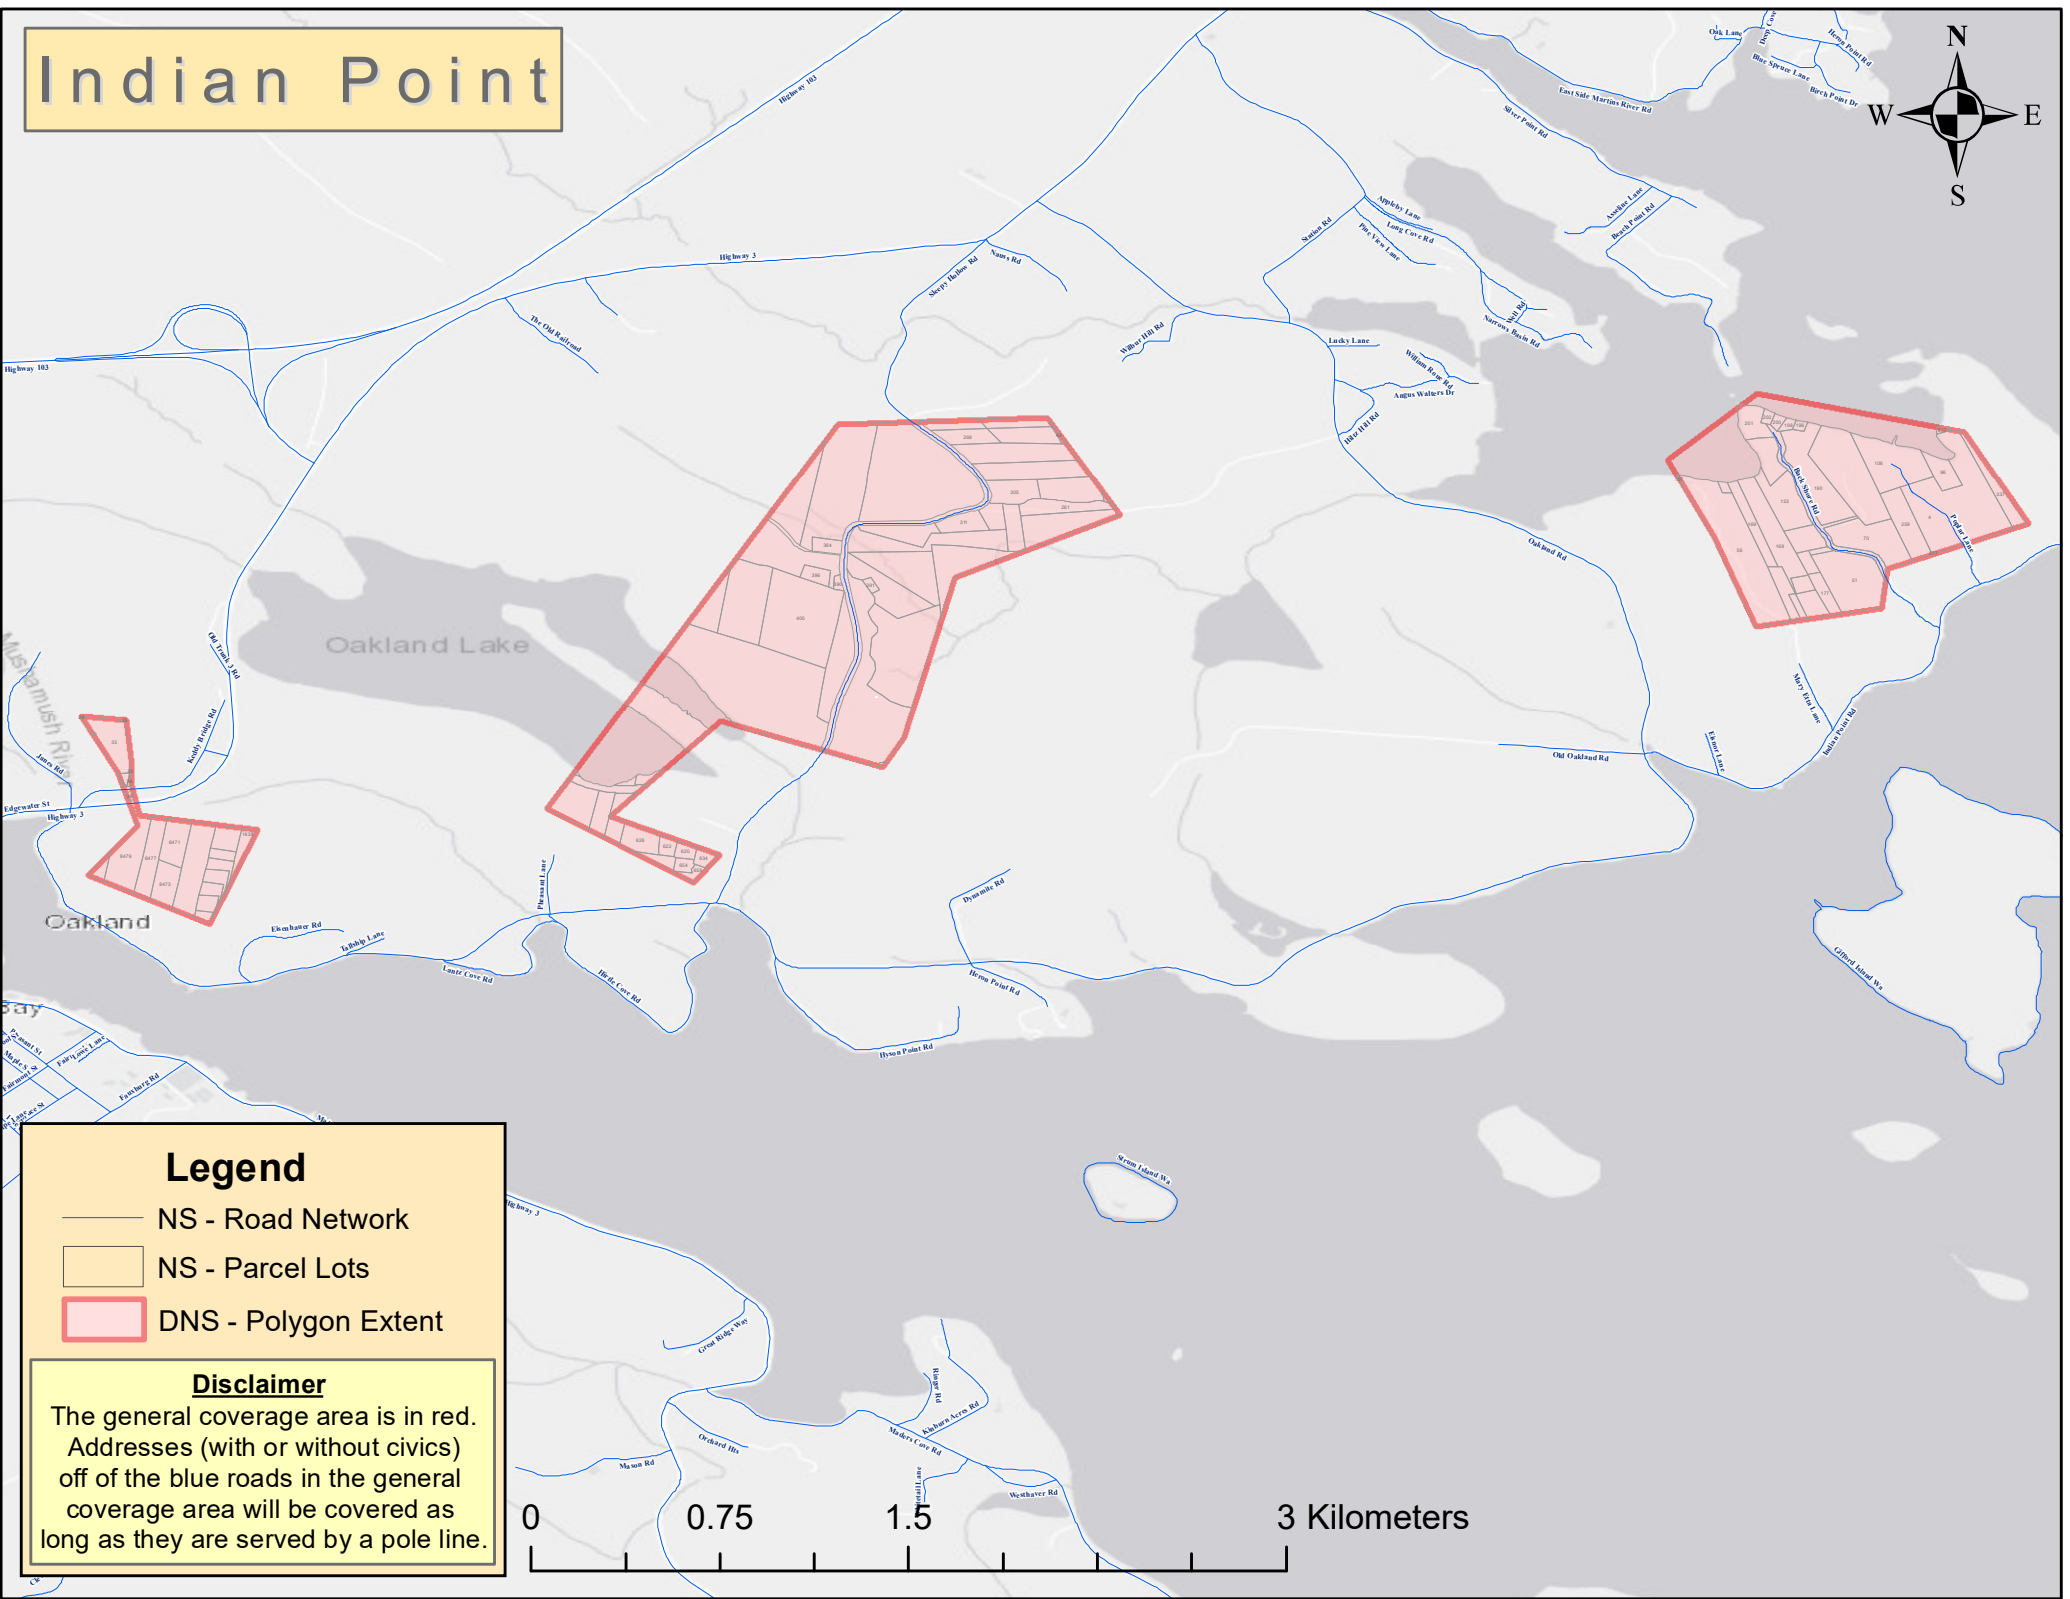

Indian Point

Legend

-  NS - Road Network
-  NS - Parcel Lots
-  DNS - Polygon Extent

Disclaimer

The general coverage area is in red. Addresses (with or without civics) off of the blue roads in the general coverage area will be covered as long as they are served by a pole line.

0 0.75 1.5 3 Kilometers