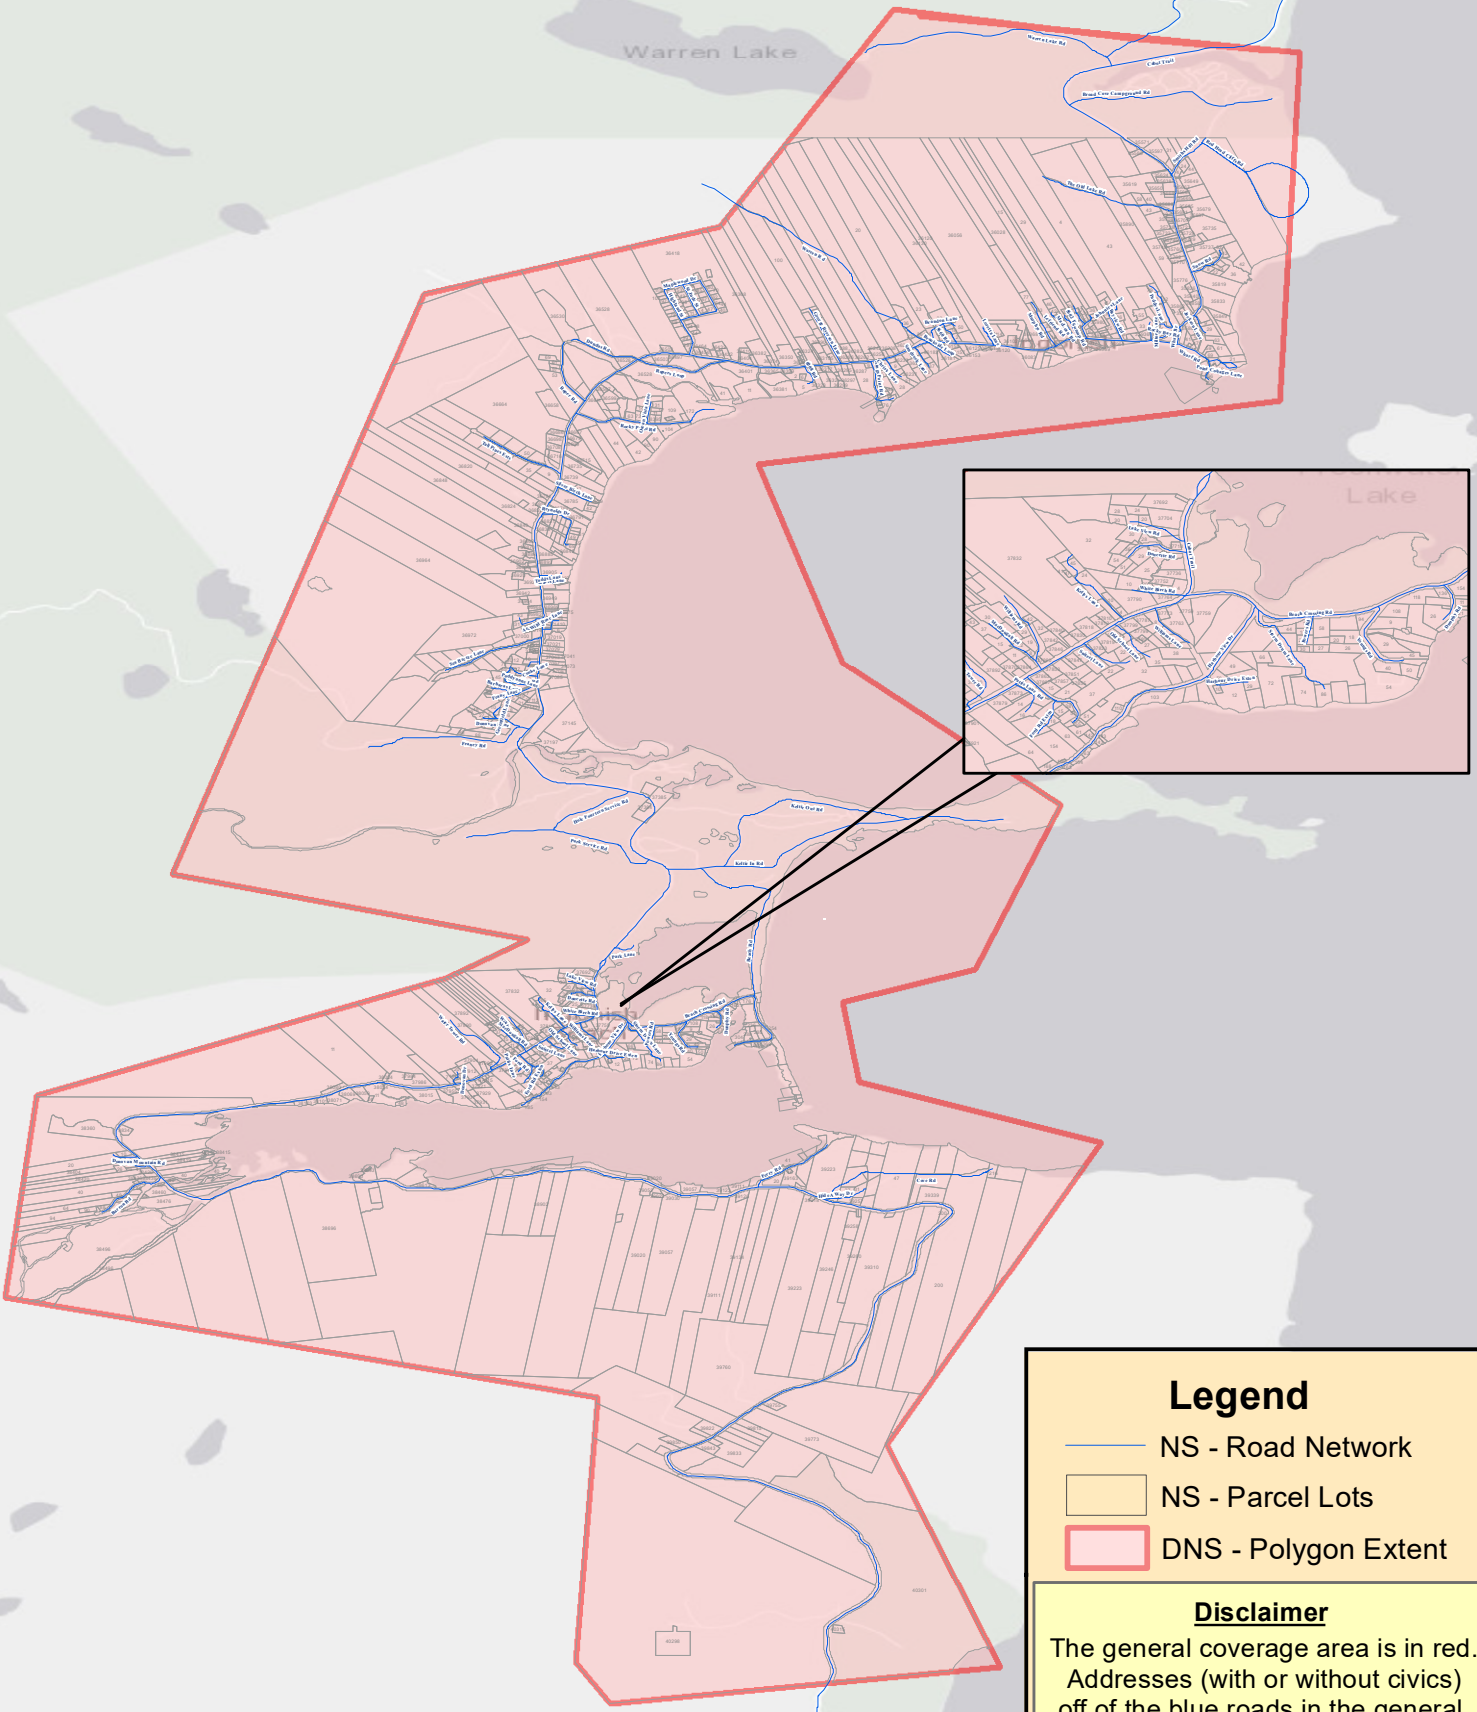

# Ingonish Region

Warren Lake

## Legend

-  NS - Road Network
-  NS - Parcel Lots
-  DNS - Polygon Extent

## Disclaimer

The general coverage area is in red. Addresses (with or without civics) off of the blue roads in the general coverage area will be covered as long as they are served by a pole line.