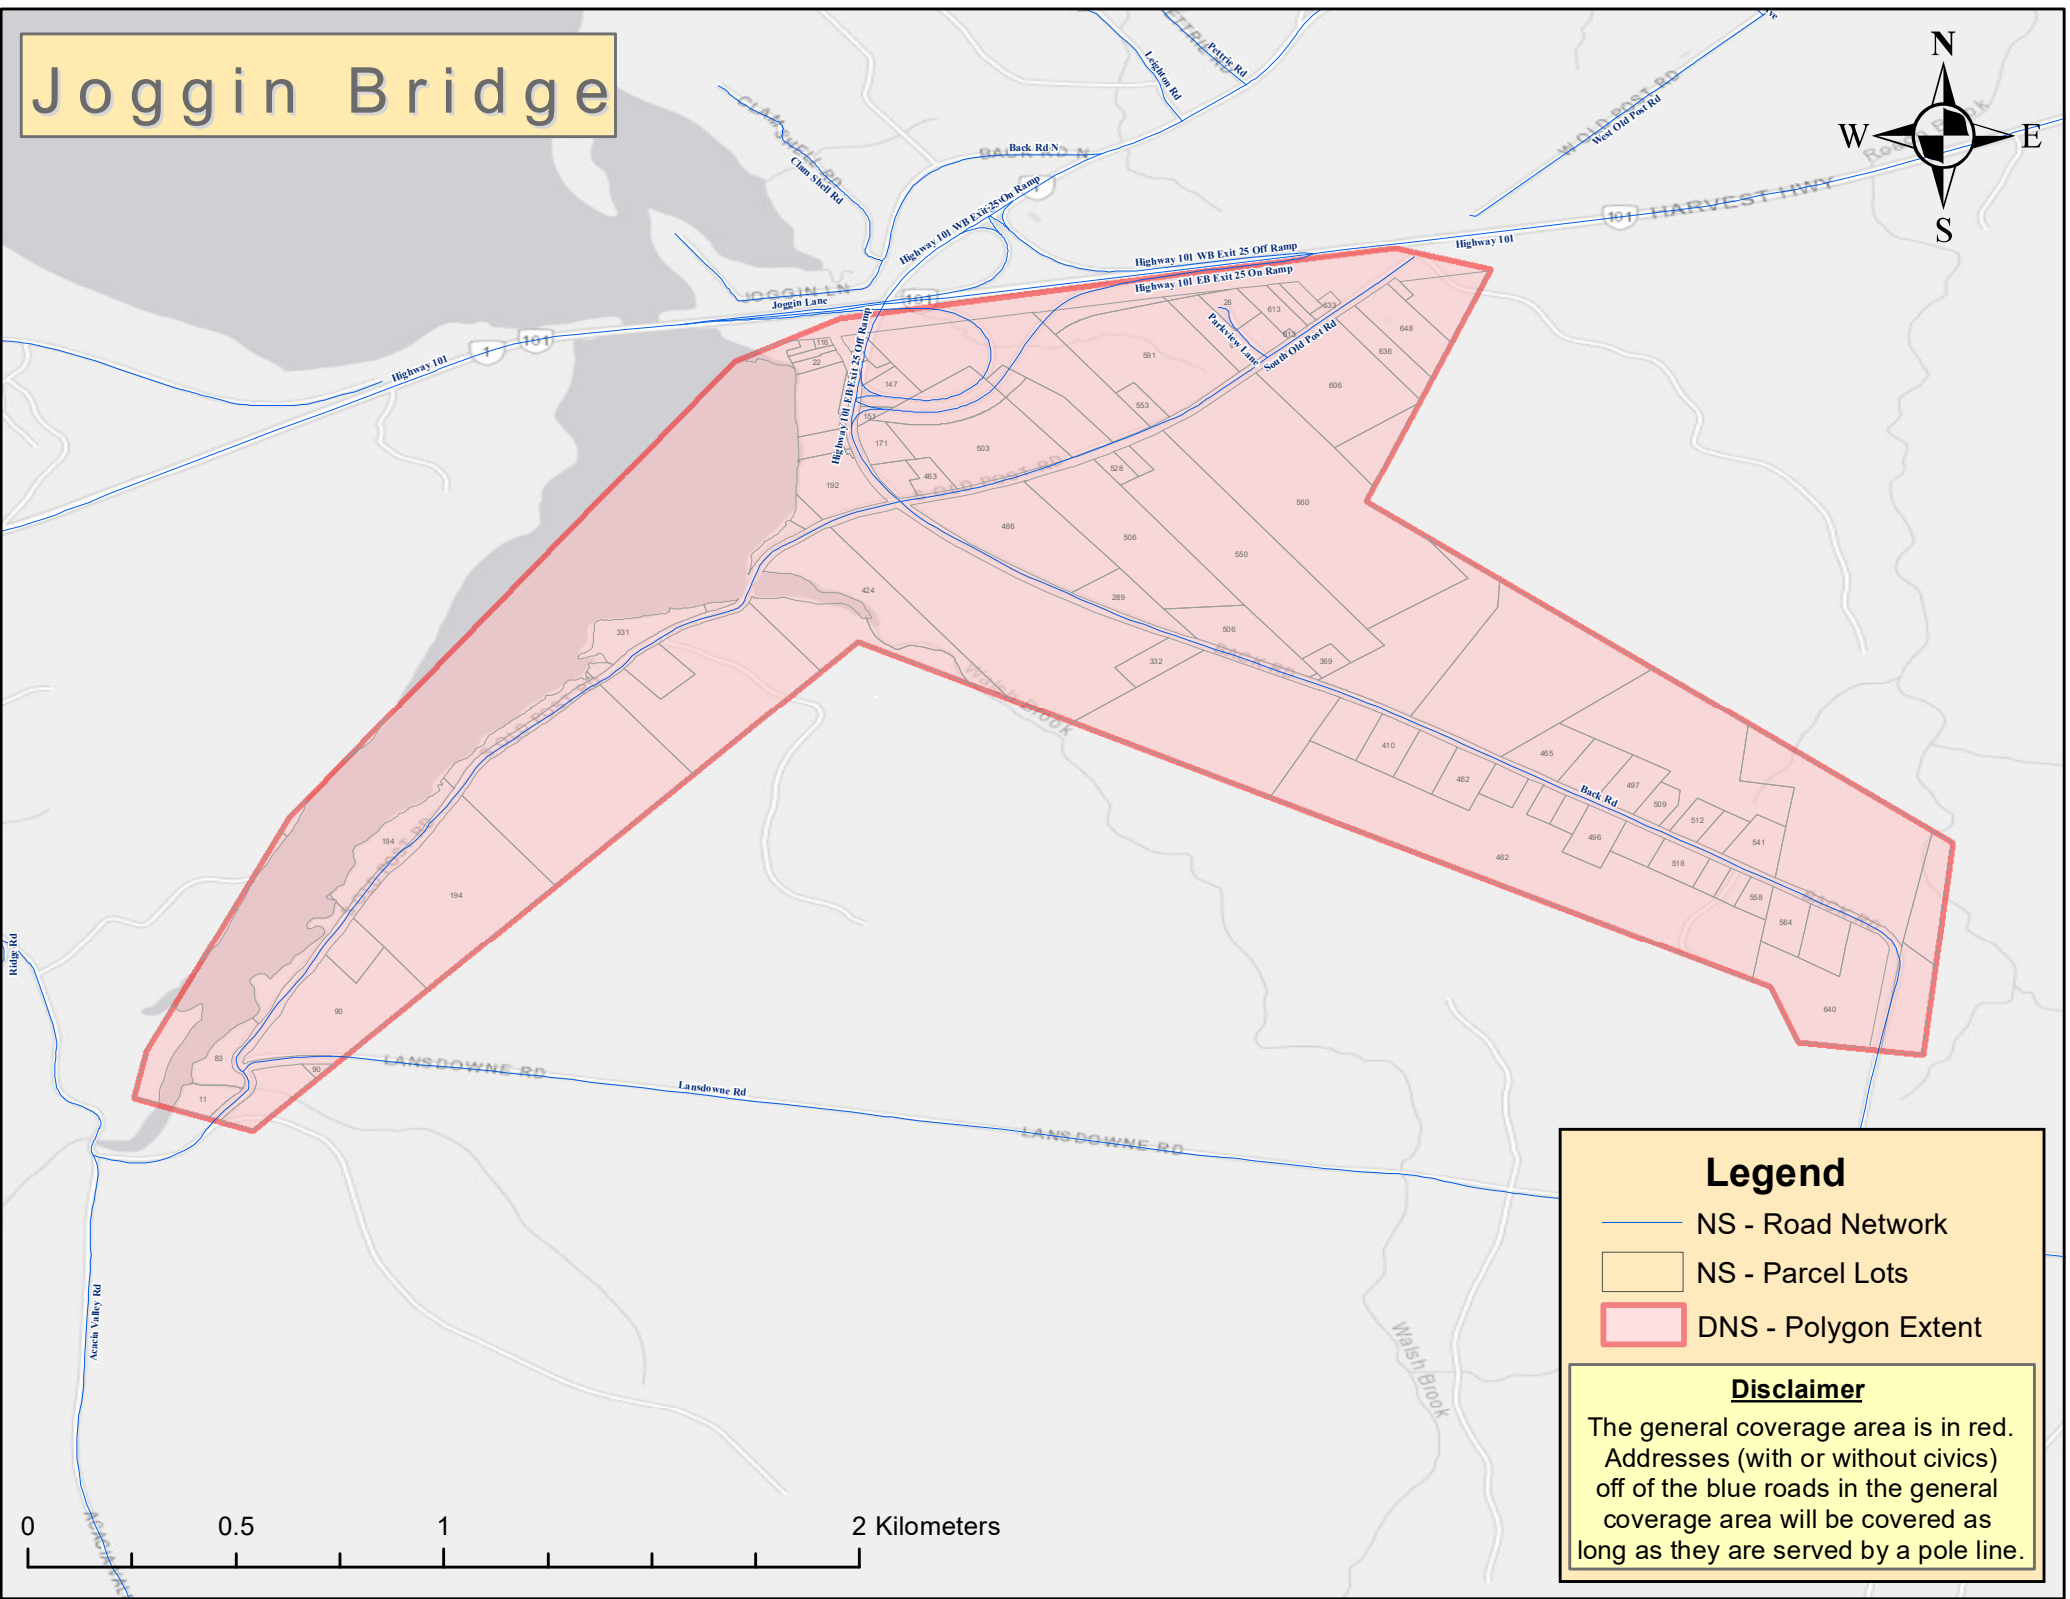

# Joggin Bridge

**Legend**

- NS - Road Network
- NS - Parcel Lots
- DNS - Polygon Extent

**Disclaimer**

The general coverage area is in red. Addresses (with or without civics) off of the blue roads in the general coverage area will be covered as long as they are served by a pole line.