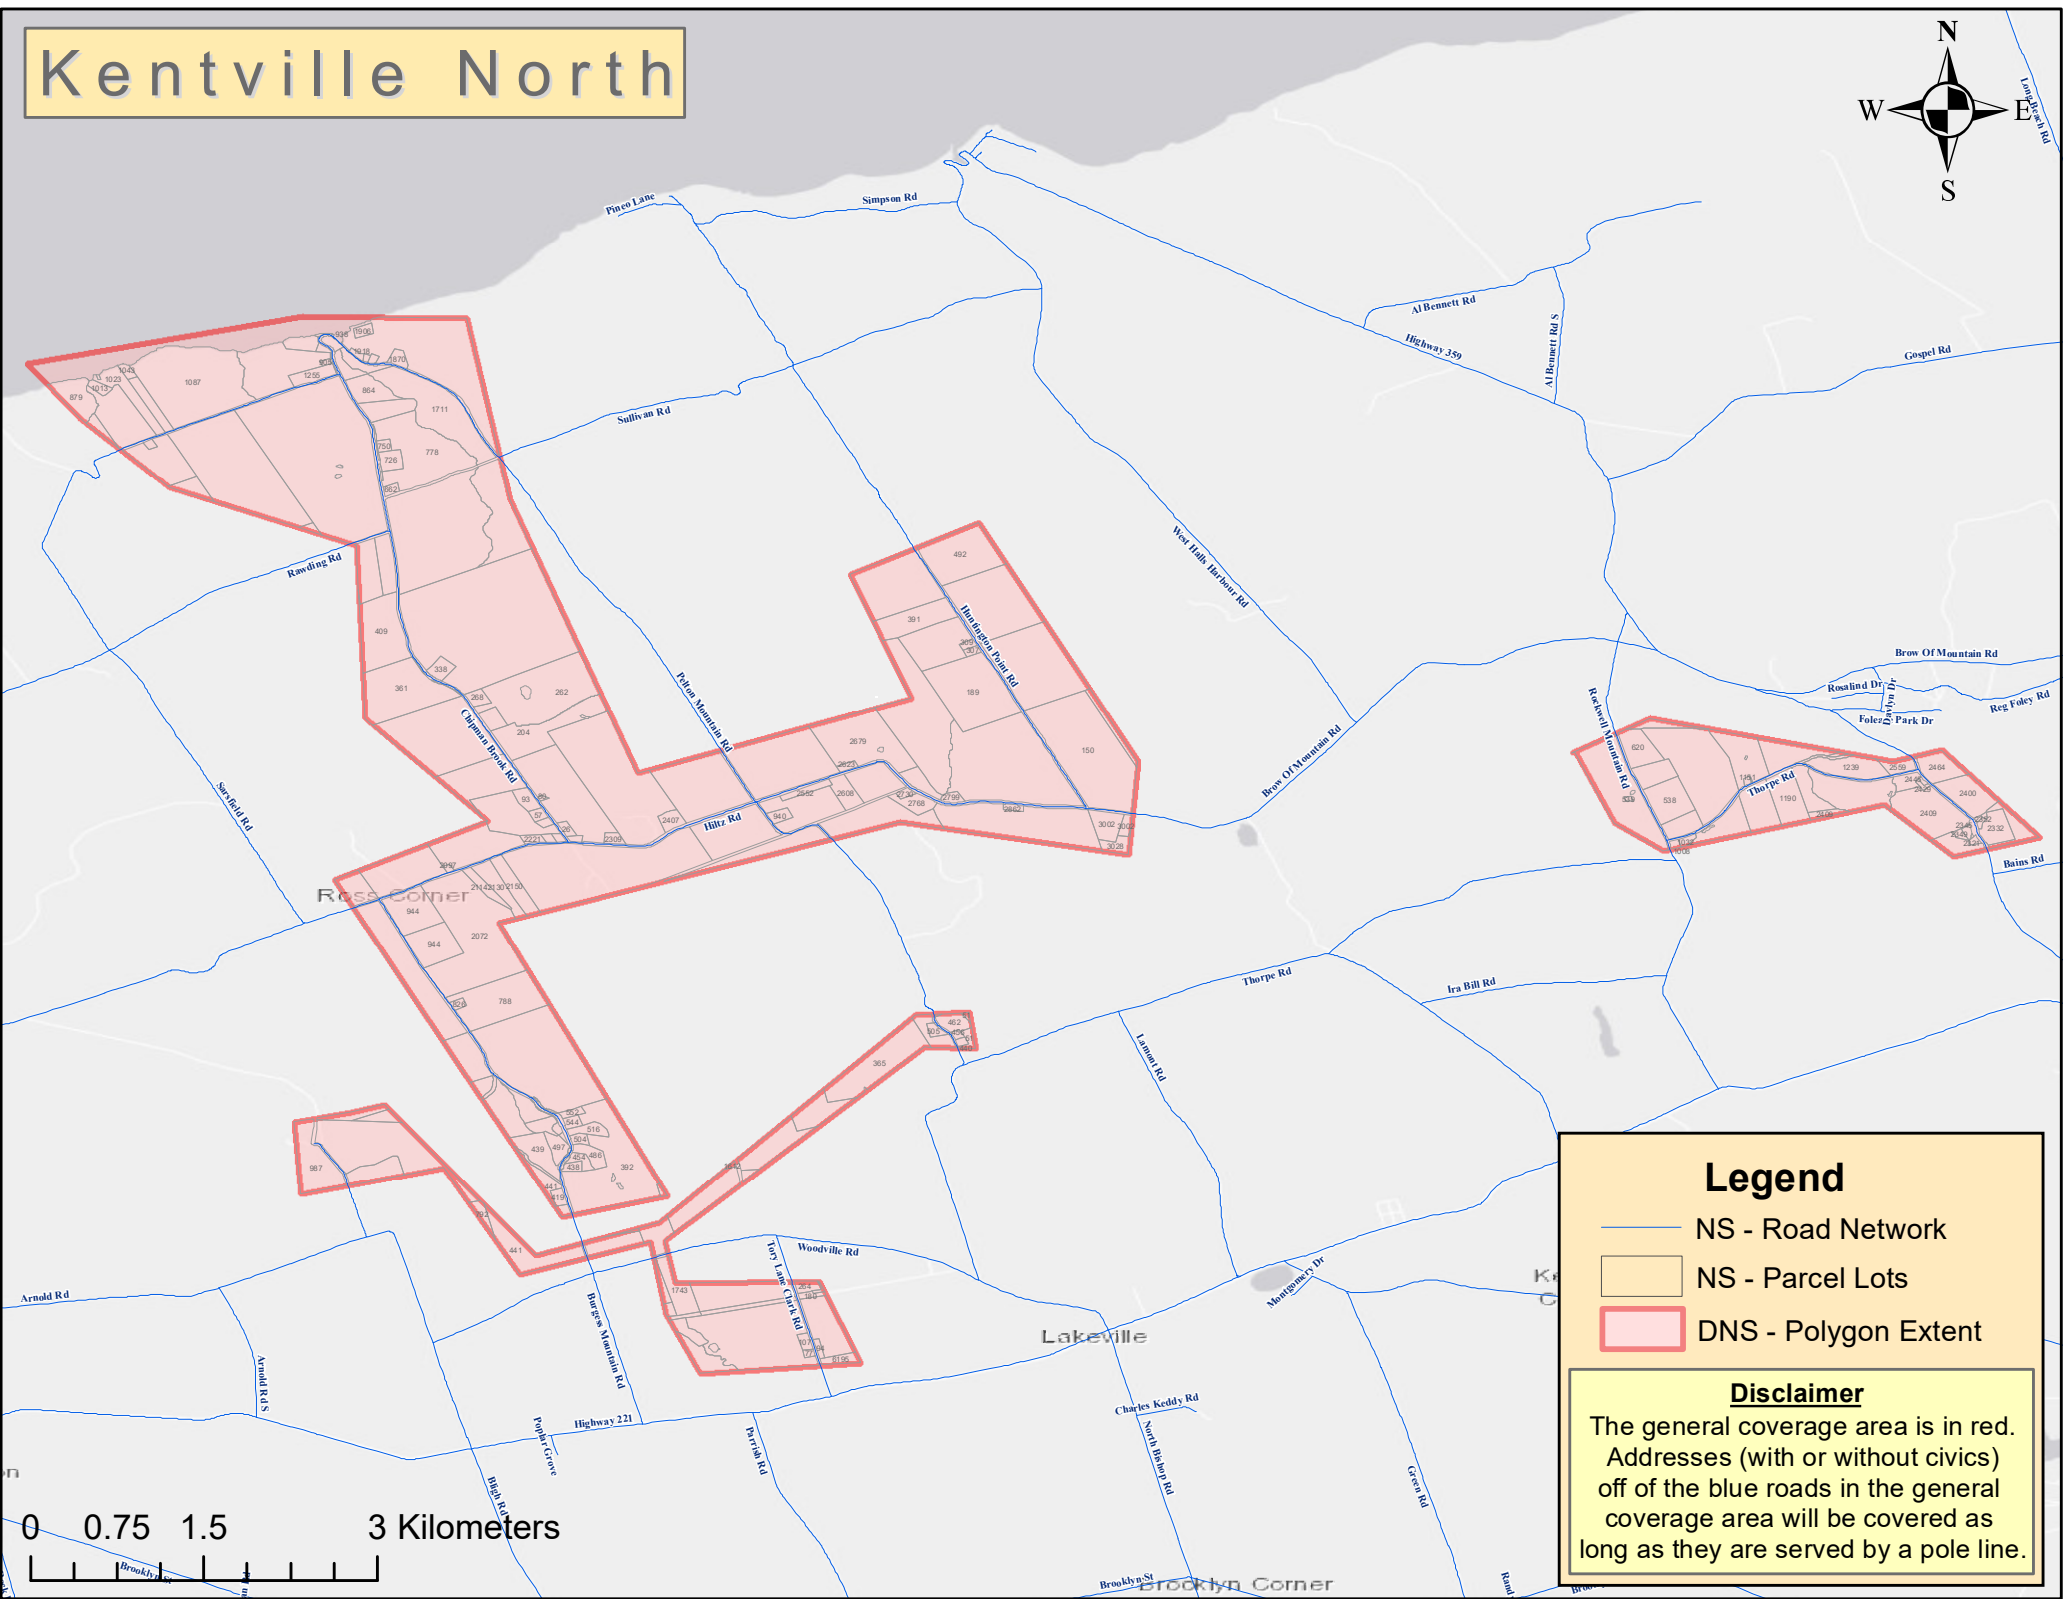

Kentville North

Legend

- NS - Road Network
- NS - Parcel Lots
- DNS - Polygon Extent

Disclaimer

The general coverage area is in red. Addresses (with or without civics) off of the blue roads in the general coverage area will be covered as long as they are served by a pole line.