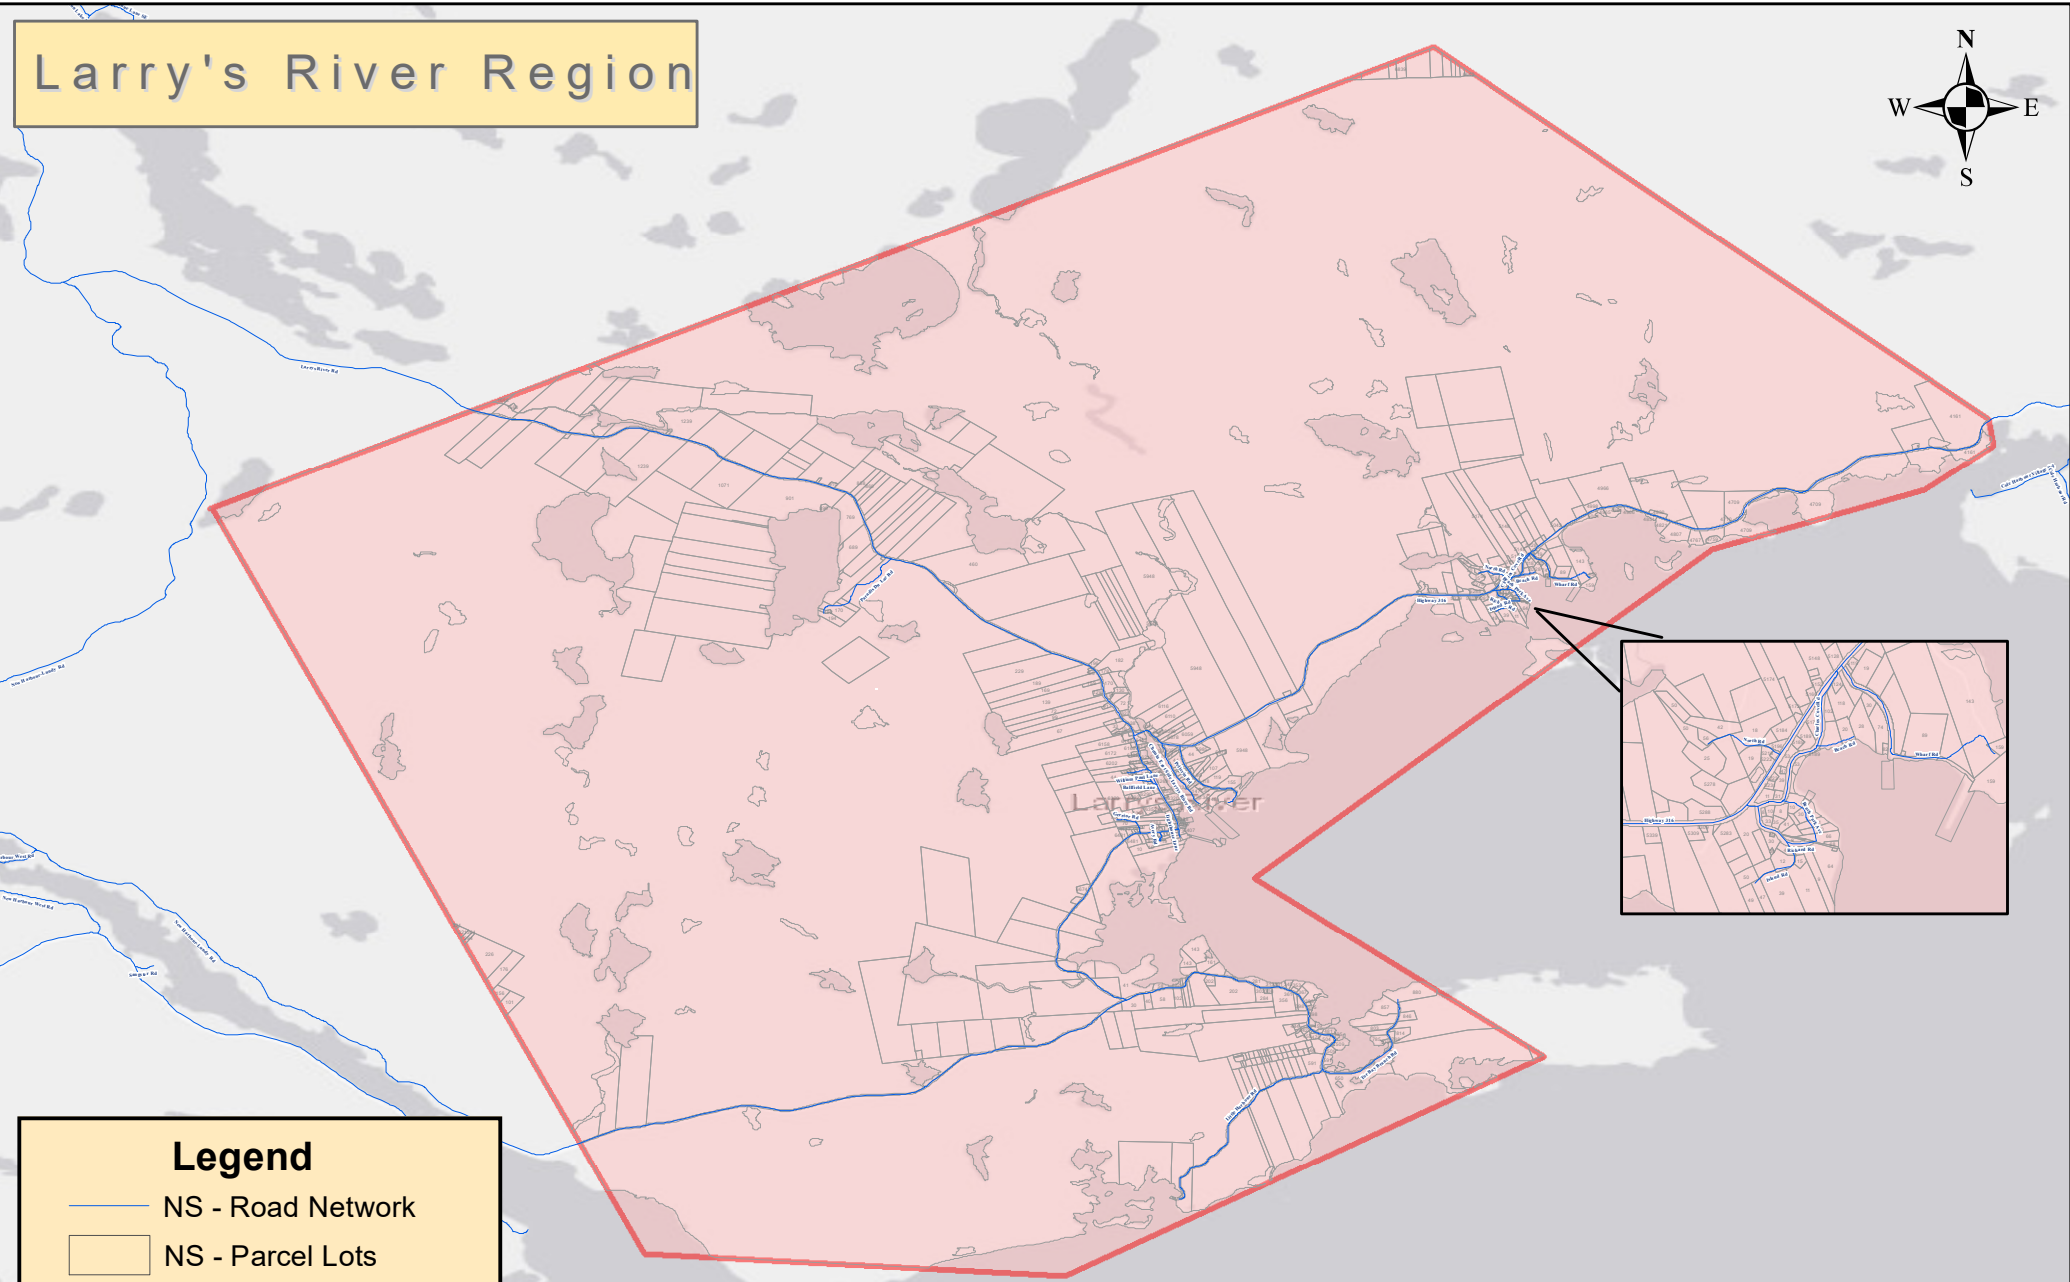

# Larry's River Region

**Legend**

- NS - Road Network
- NS - Parcel Lots
- DNS - Polygon Extent

**Disclaimer**

The general coverage area is in red. Addresses (with or without civics) off of the blue roads in the general coverage area will be covered as long as they are served by a pole line.