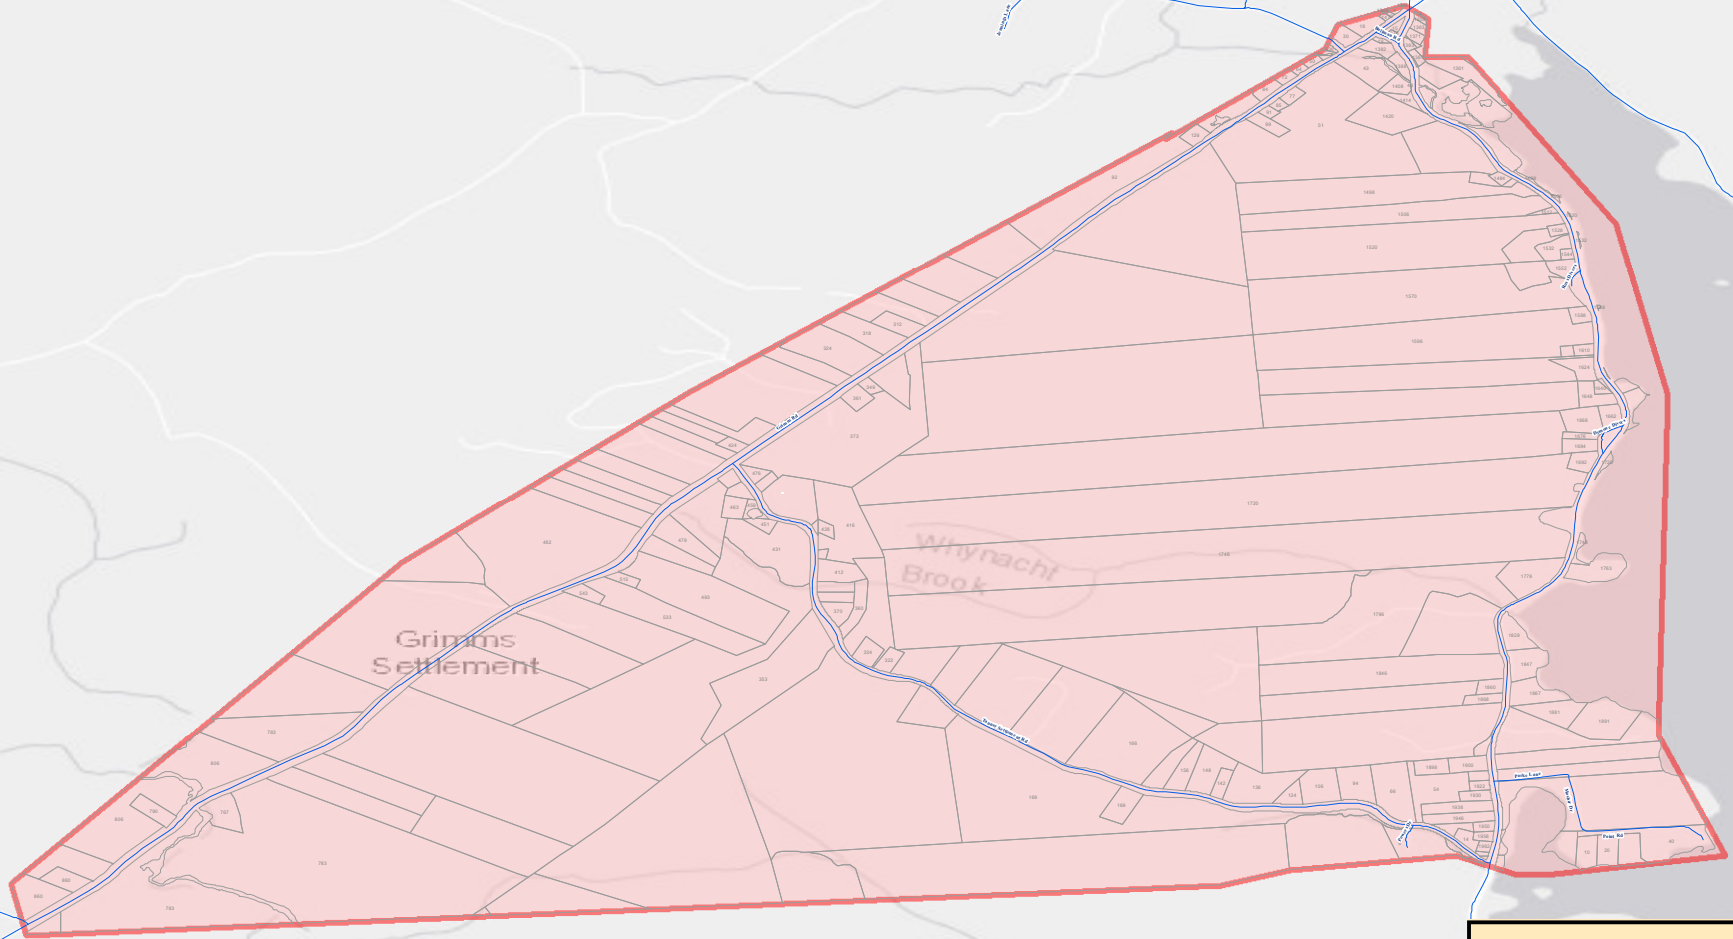

Lunenburg Region (2/2)

Legend

-  NS - Road Network
-  NS - Parcel Lots
-  DNS - Polygon Extent

Disclaimer

The general coverage area is in red. Addresses (with or without civics) off of the blue roads in the general coverage area will be covered as long as they are served by a pole line.