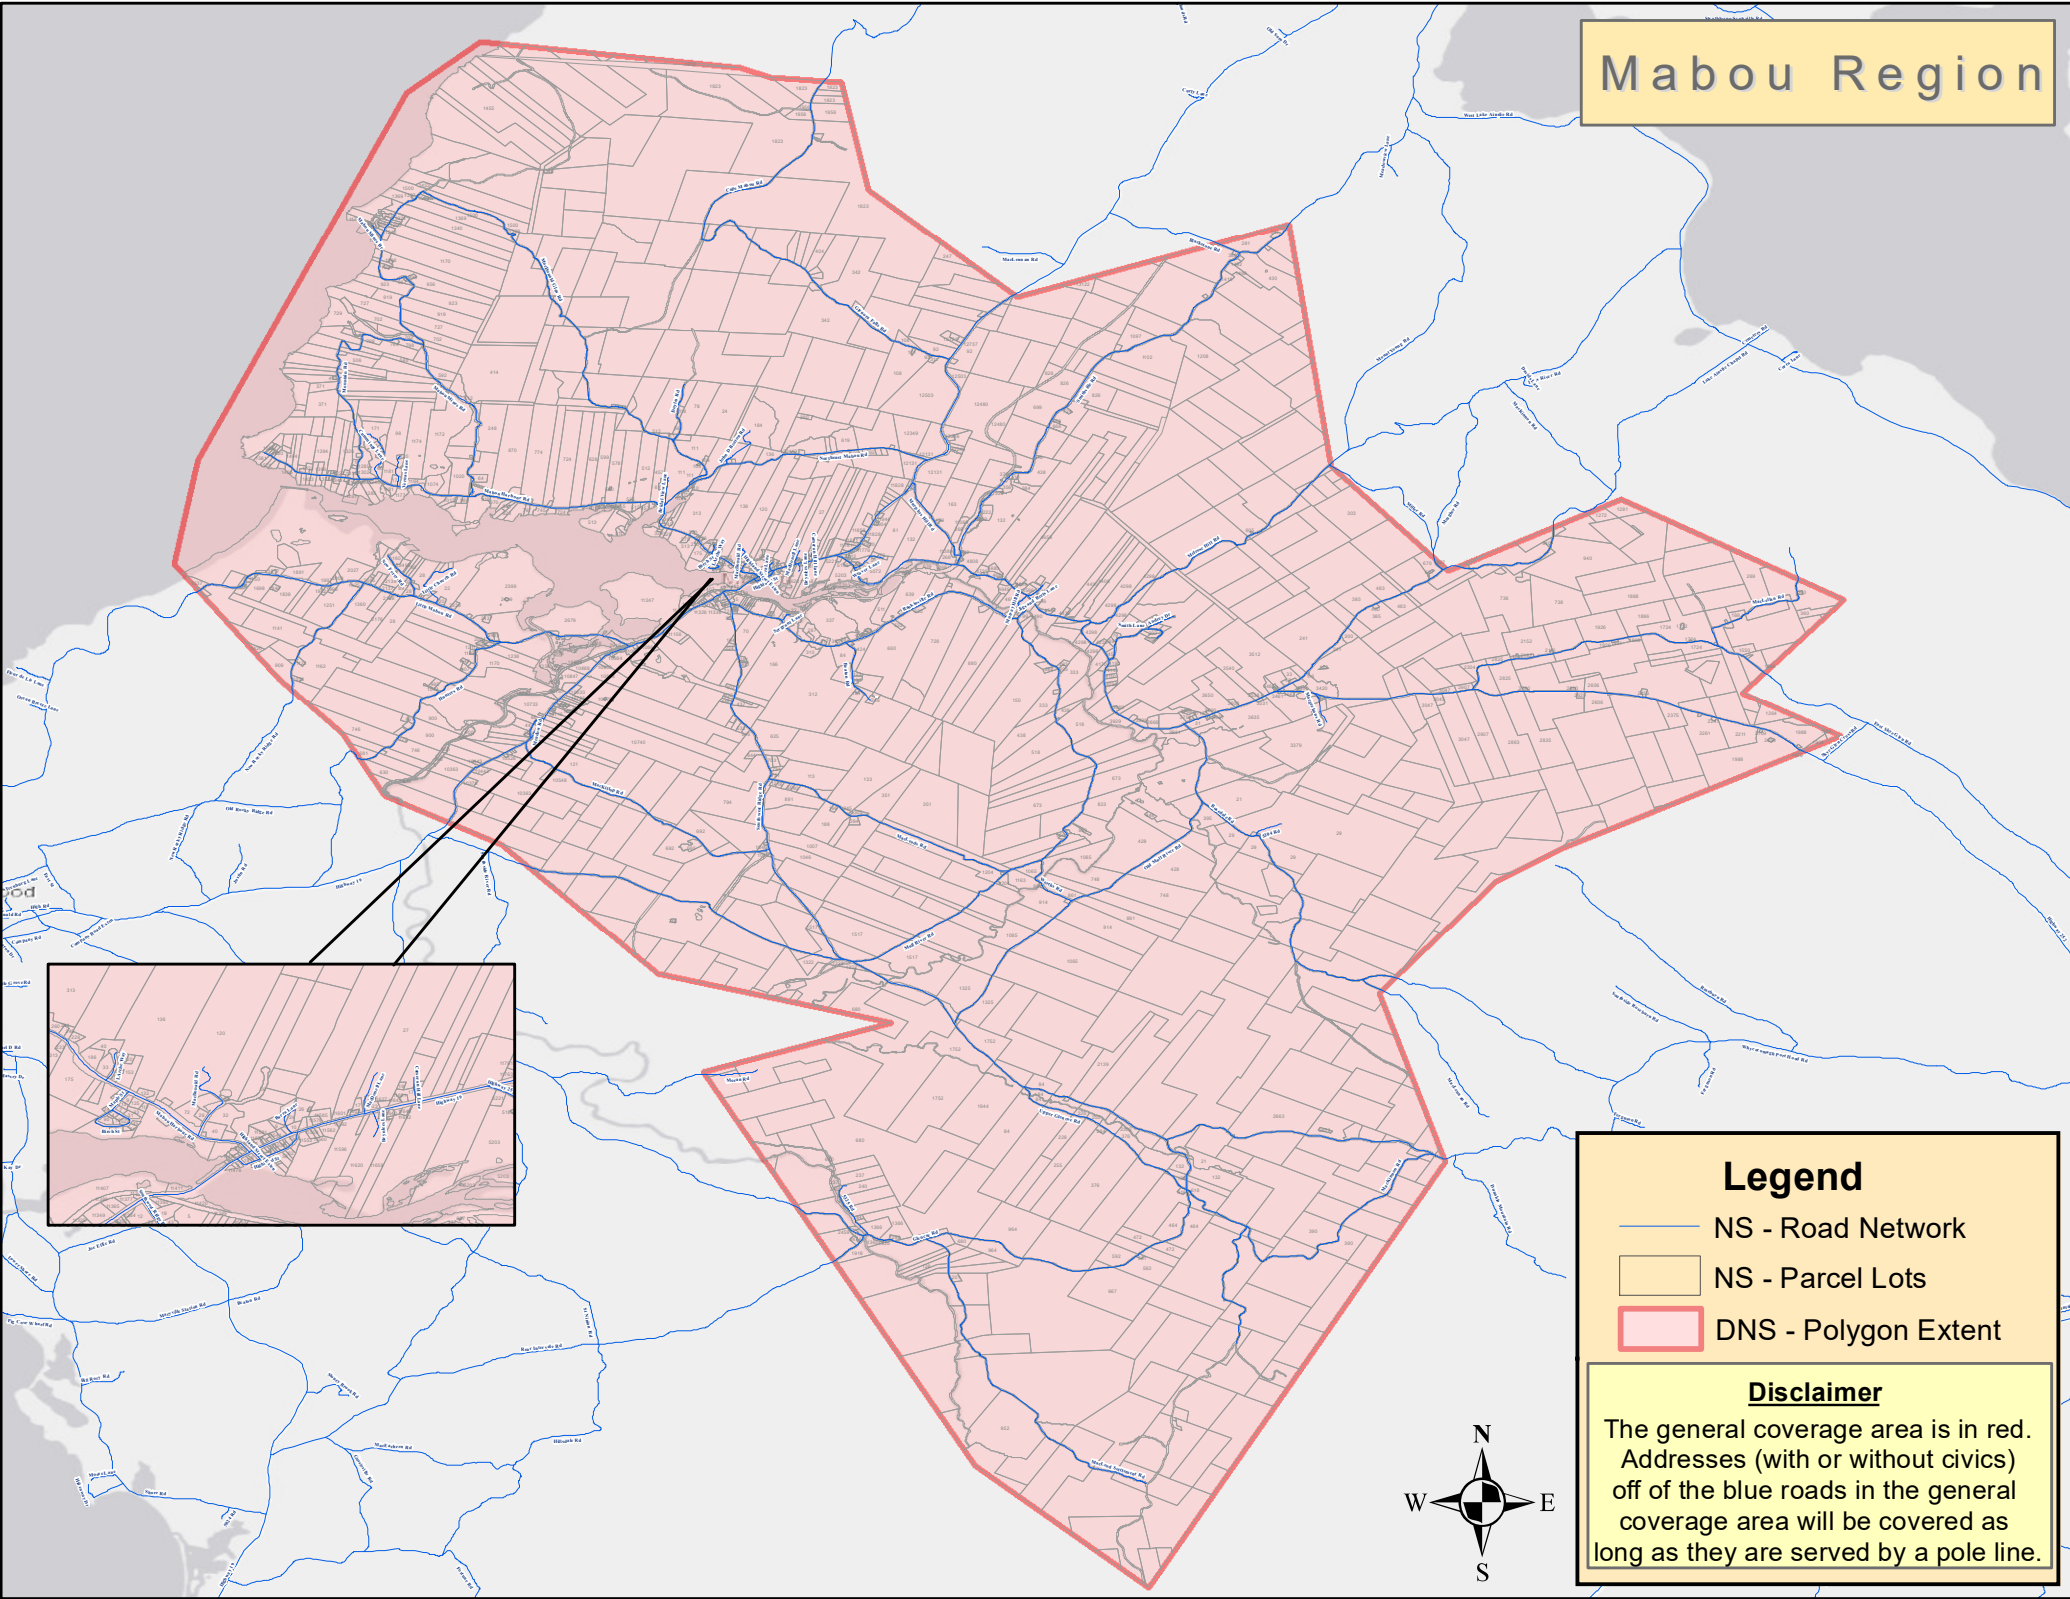

Mabou Region

Legend

- NS - Road Network
- NS - Parcel Lots
- DNS - Polygon Extent

Disclaimer

The general coverage area is in red. Addresses (with or without civics) off of the blue roads in the general coverage area will be covered as long as they are served by a pole line.