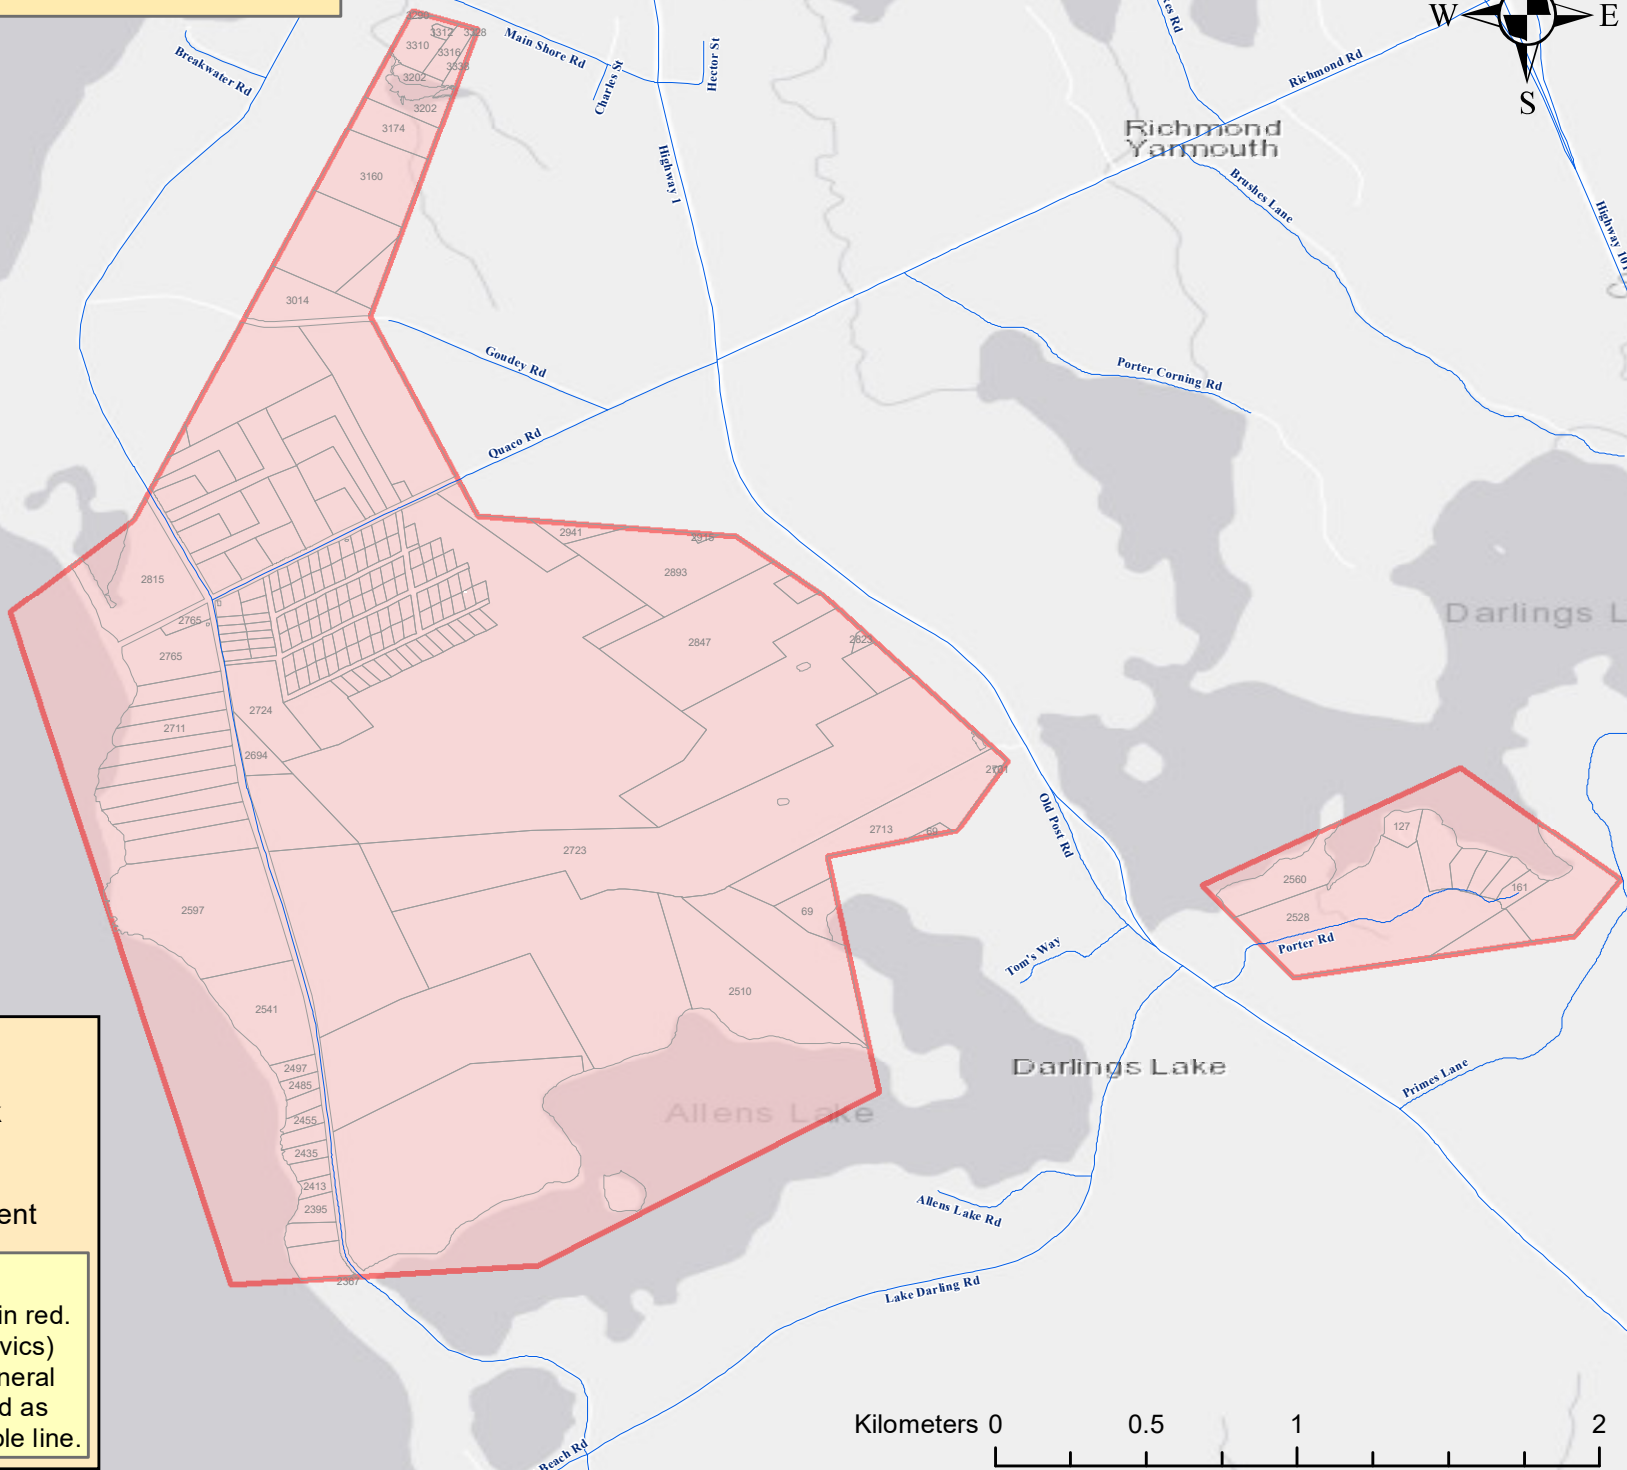

Main Shore Road

Legend

- NS - Road Network
- NS - Parcel Lots
- DNS - Polygon Extent

Disclaimer

The general coverage area is in red. Addresses (with or without civics) off of the blue roads in the general coverage area will be covered as long as they are served by a pole line.