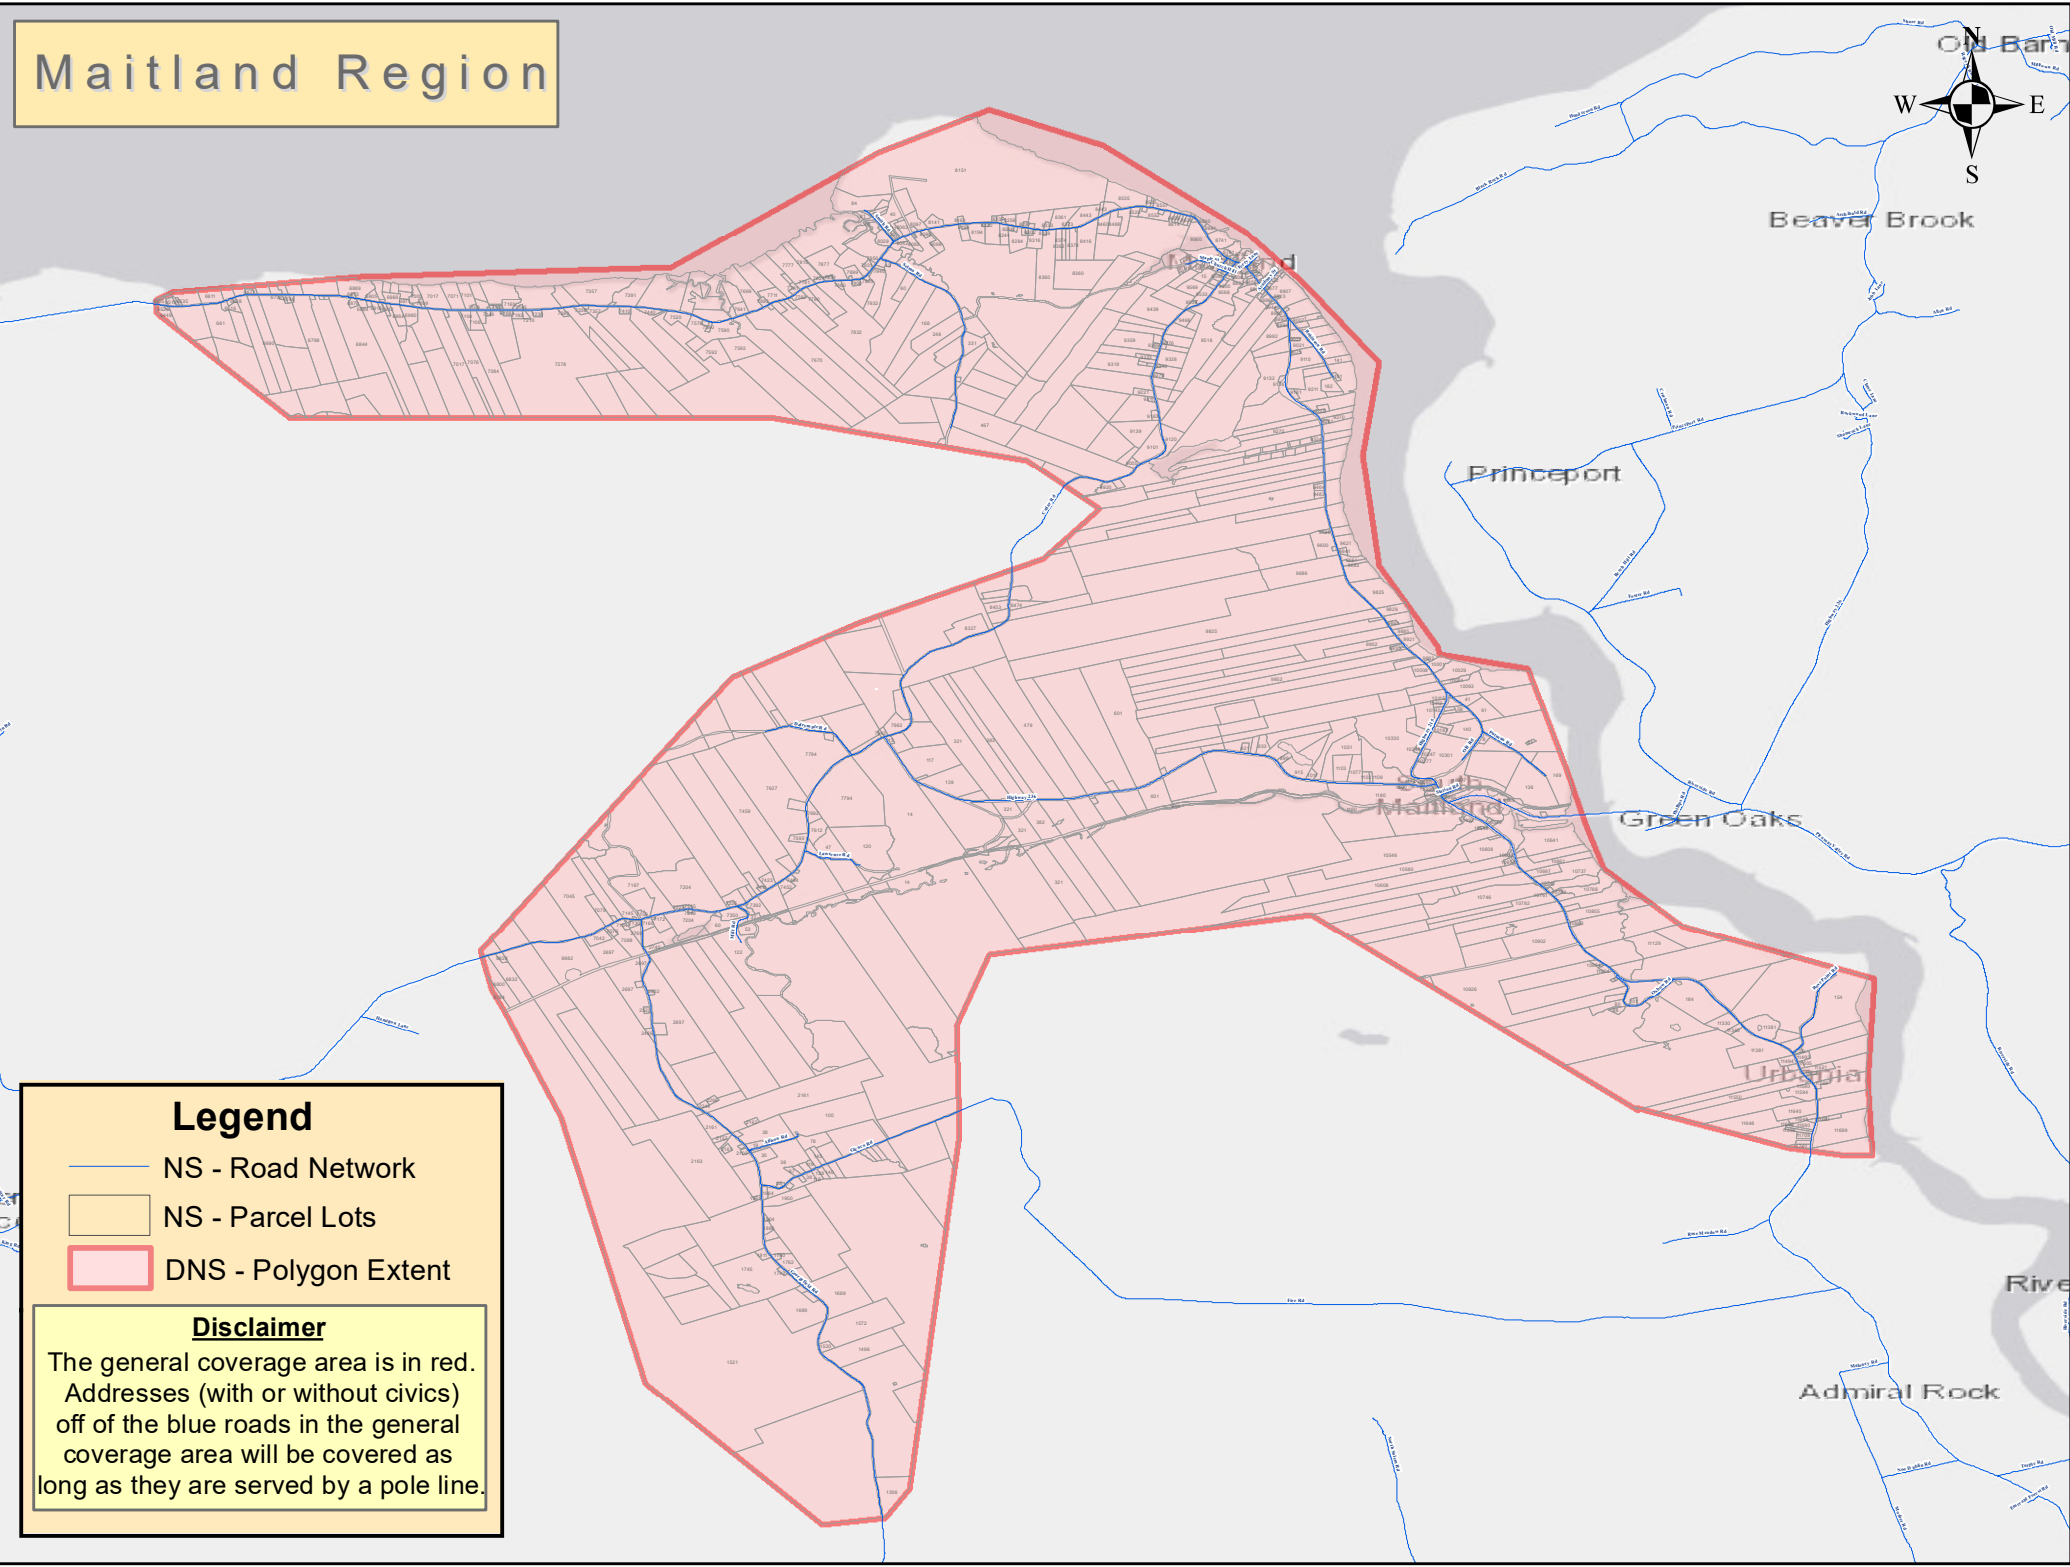

Maitland Region

Legend

-  NS - Road Network
-  NS - Parcel Lots
-  DNS - Polygon Extent

Disclaimer

The general coverage area is in red.
Addresses (with or without civics)
off of the blue roads in the general
coverage area will be covered as
long as they are served by a pole line.