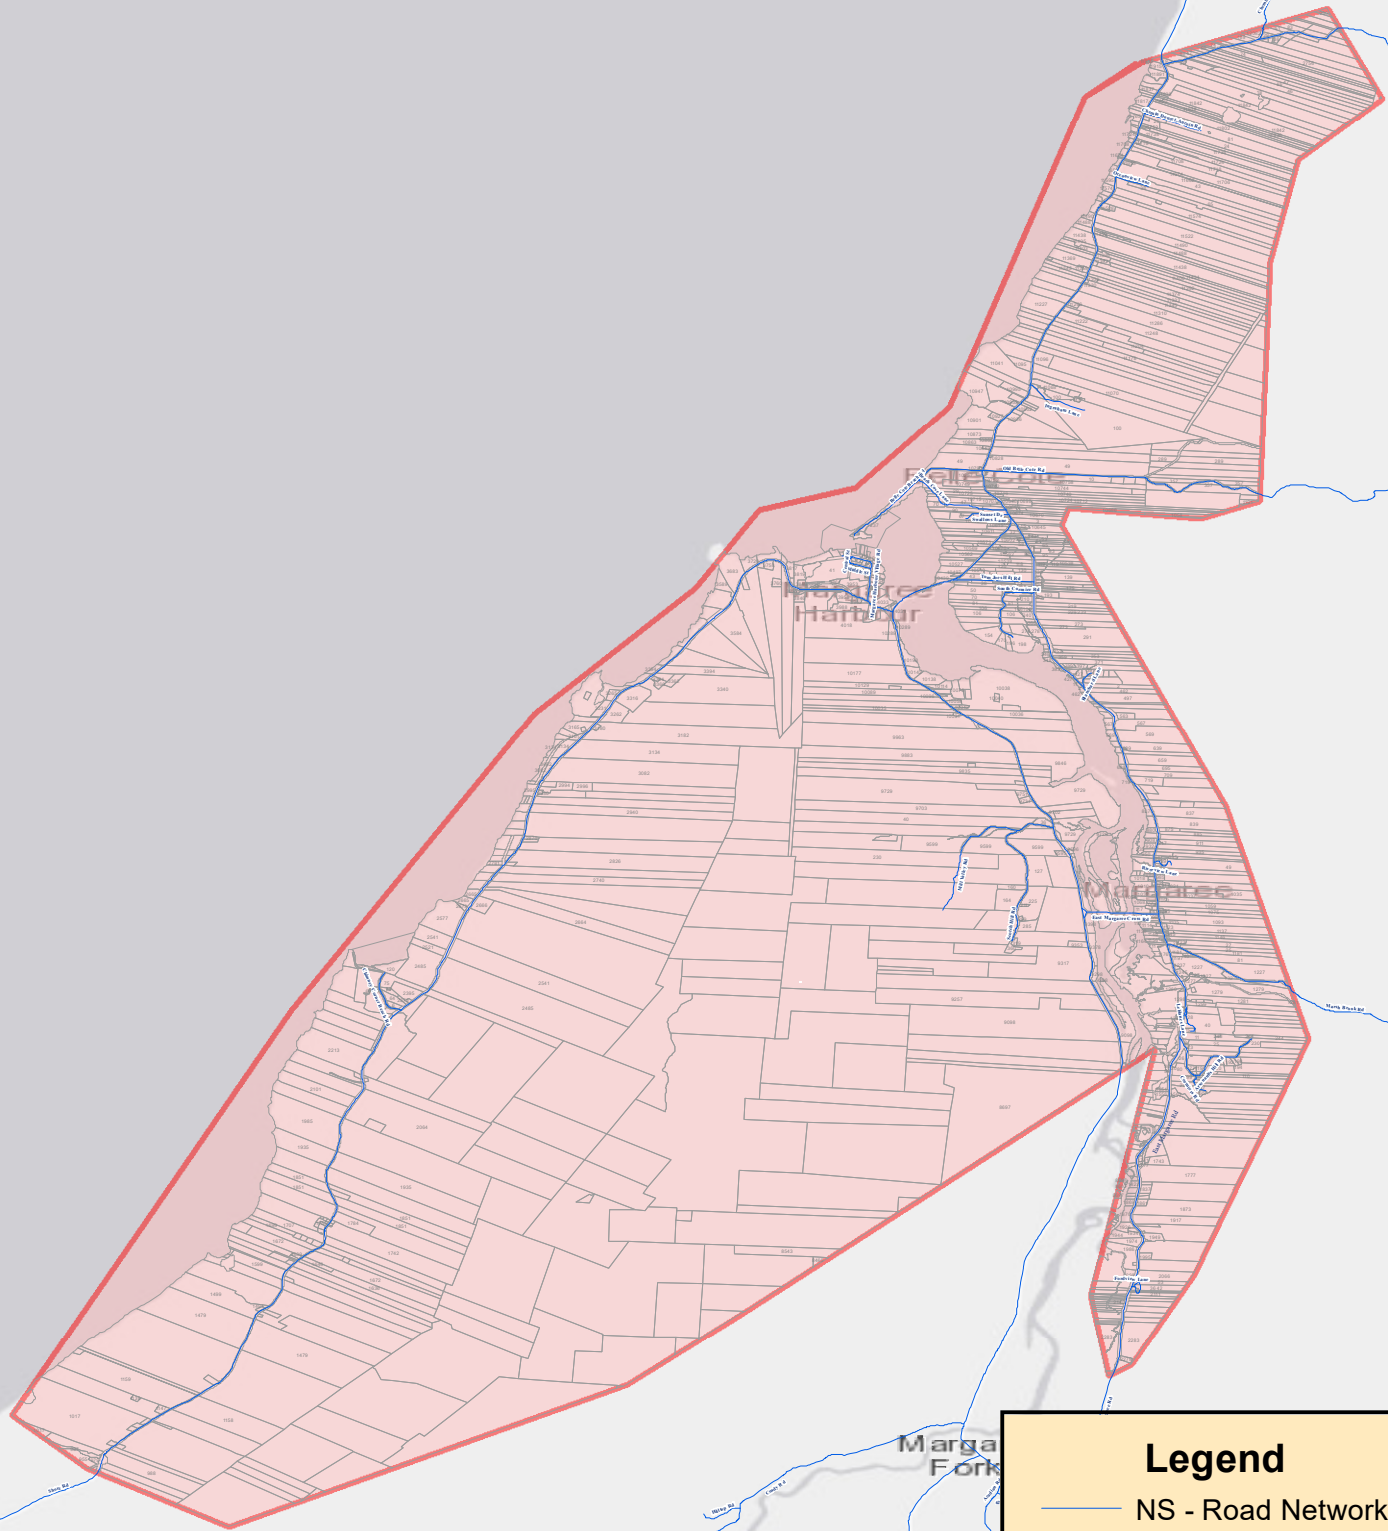

Margaree Harbour Region

Legend

- NS - Road Network
- NS - Parcel Lots
- DNS - Polygon Extent

Disclaimer

The general coverage area is in red. Addresses (with or without civics) off of the blue roads in the general coverage area will be covered as long as they are served by a pole line.