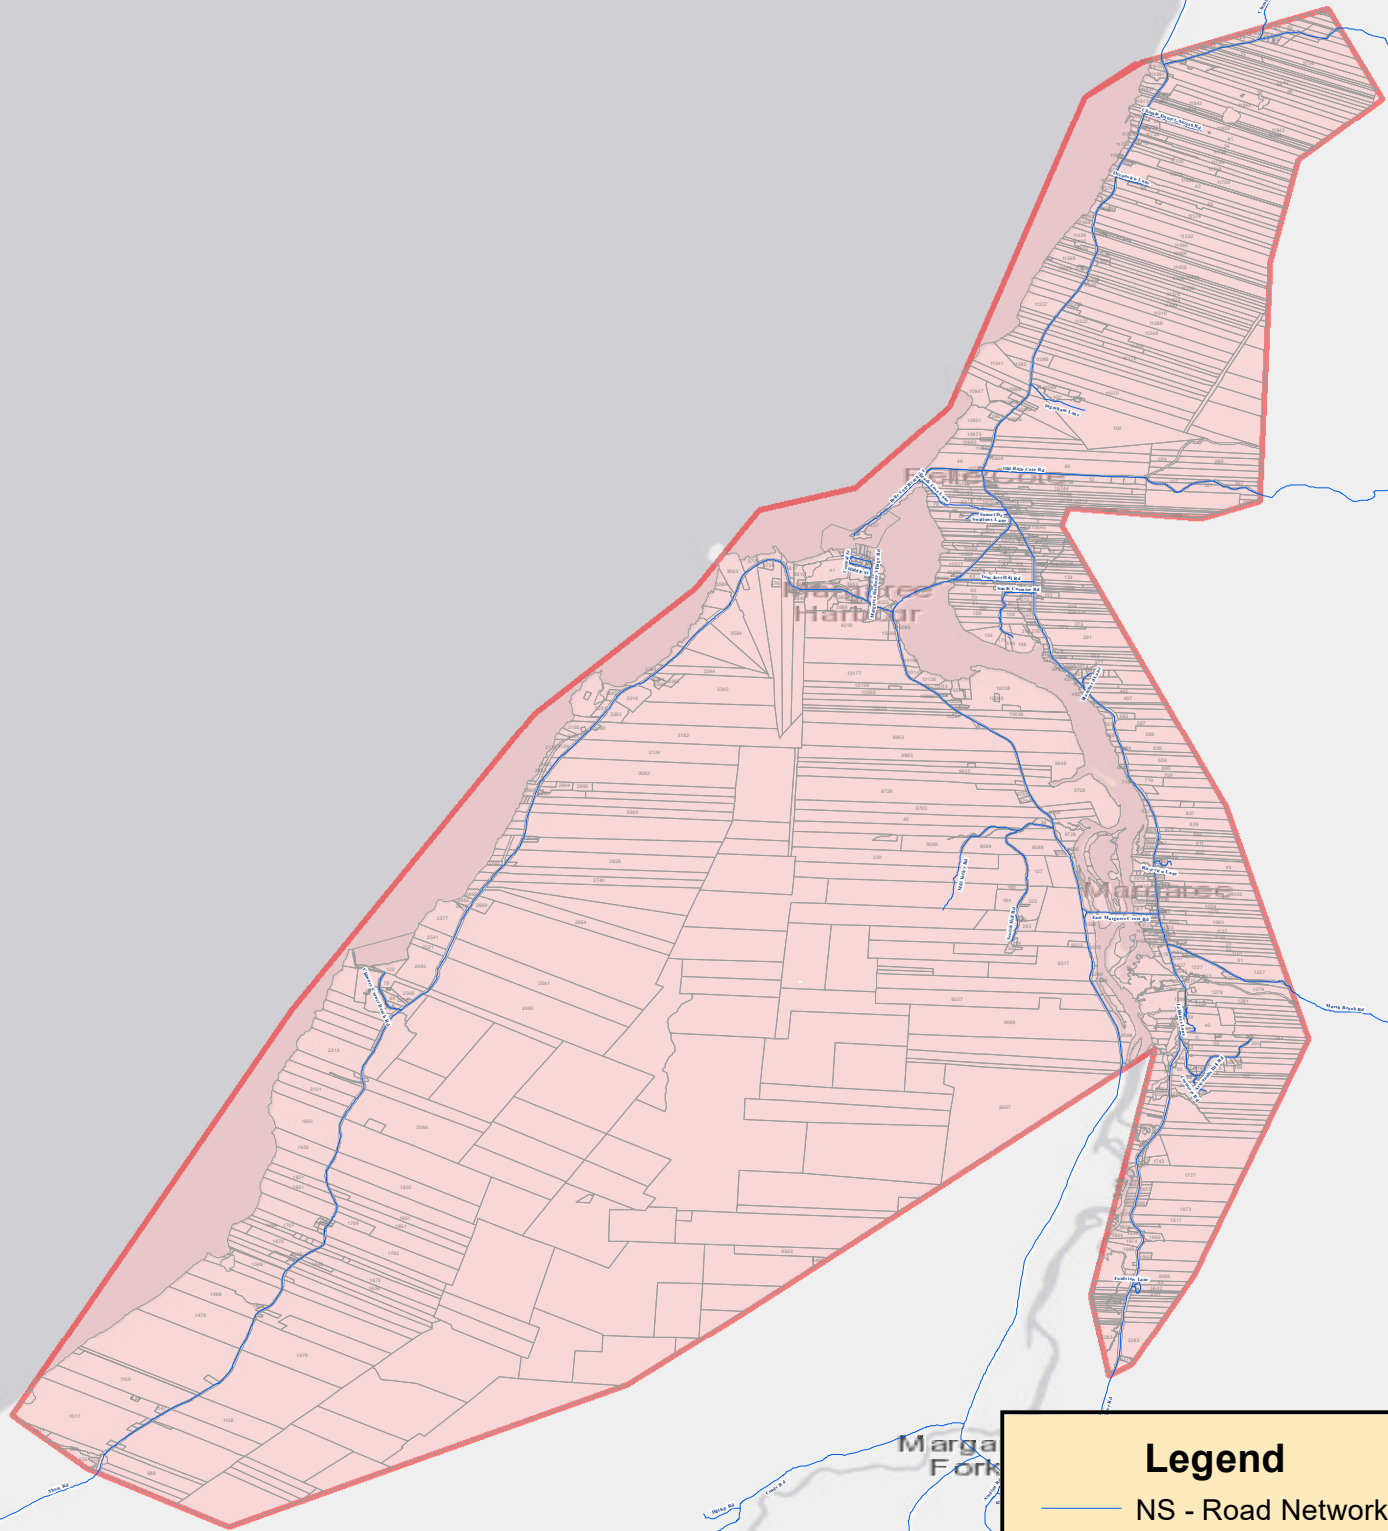

# Margaree Harbour Region

## Legend

- NS - Road Network
- NS - Parcel Lots
- DNS - Polygon Extent

## Disclaimer

The general coverage area is in red. Addresses (with or without civics) off of the blue roads in the general coverage area will be covered as long as they are served by a pole line.