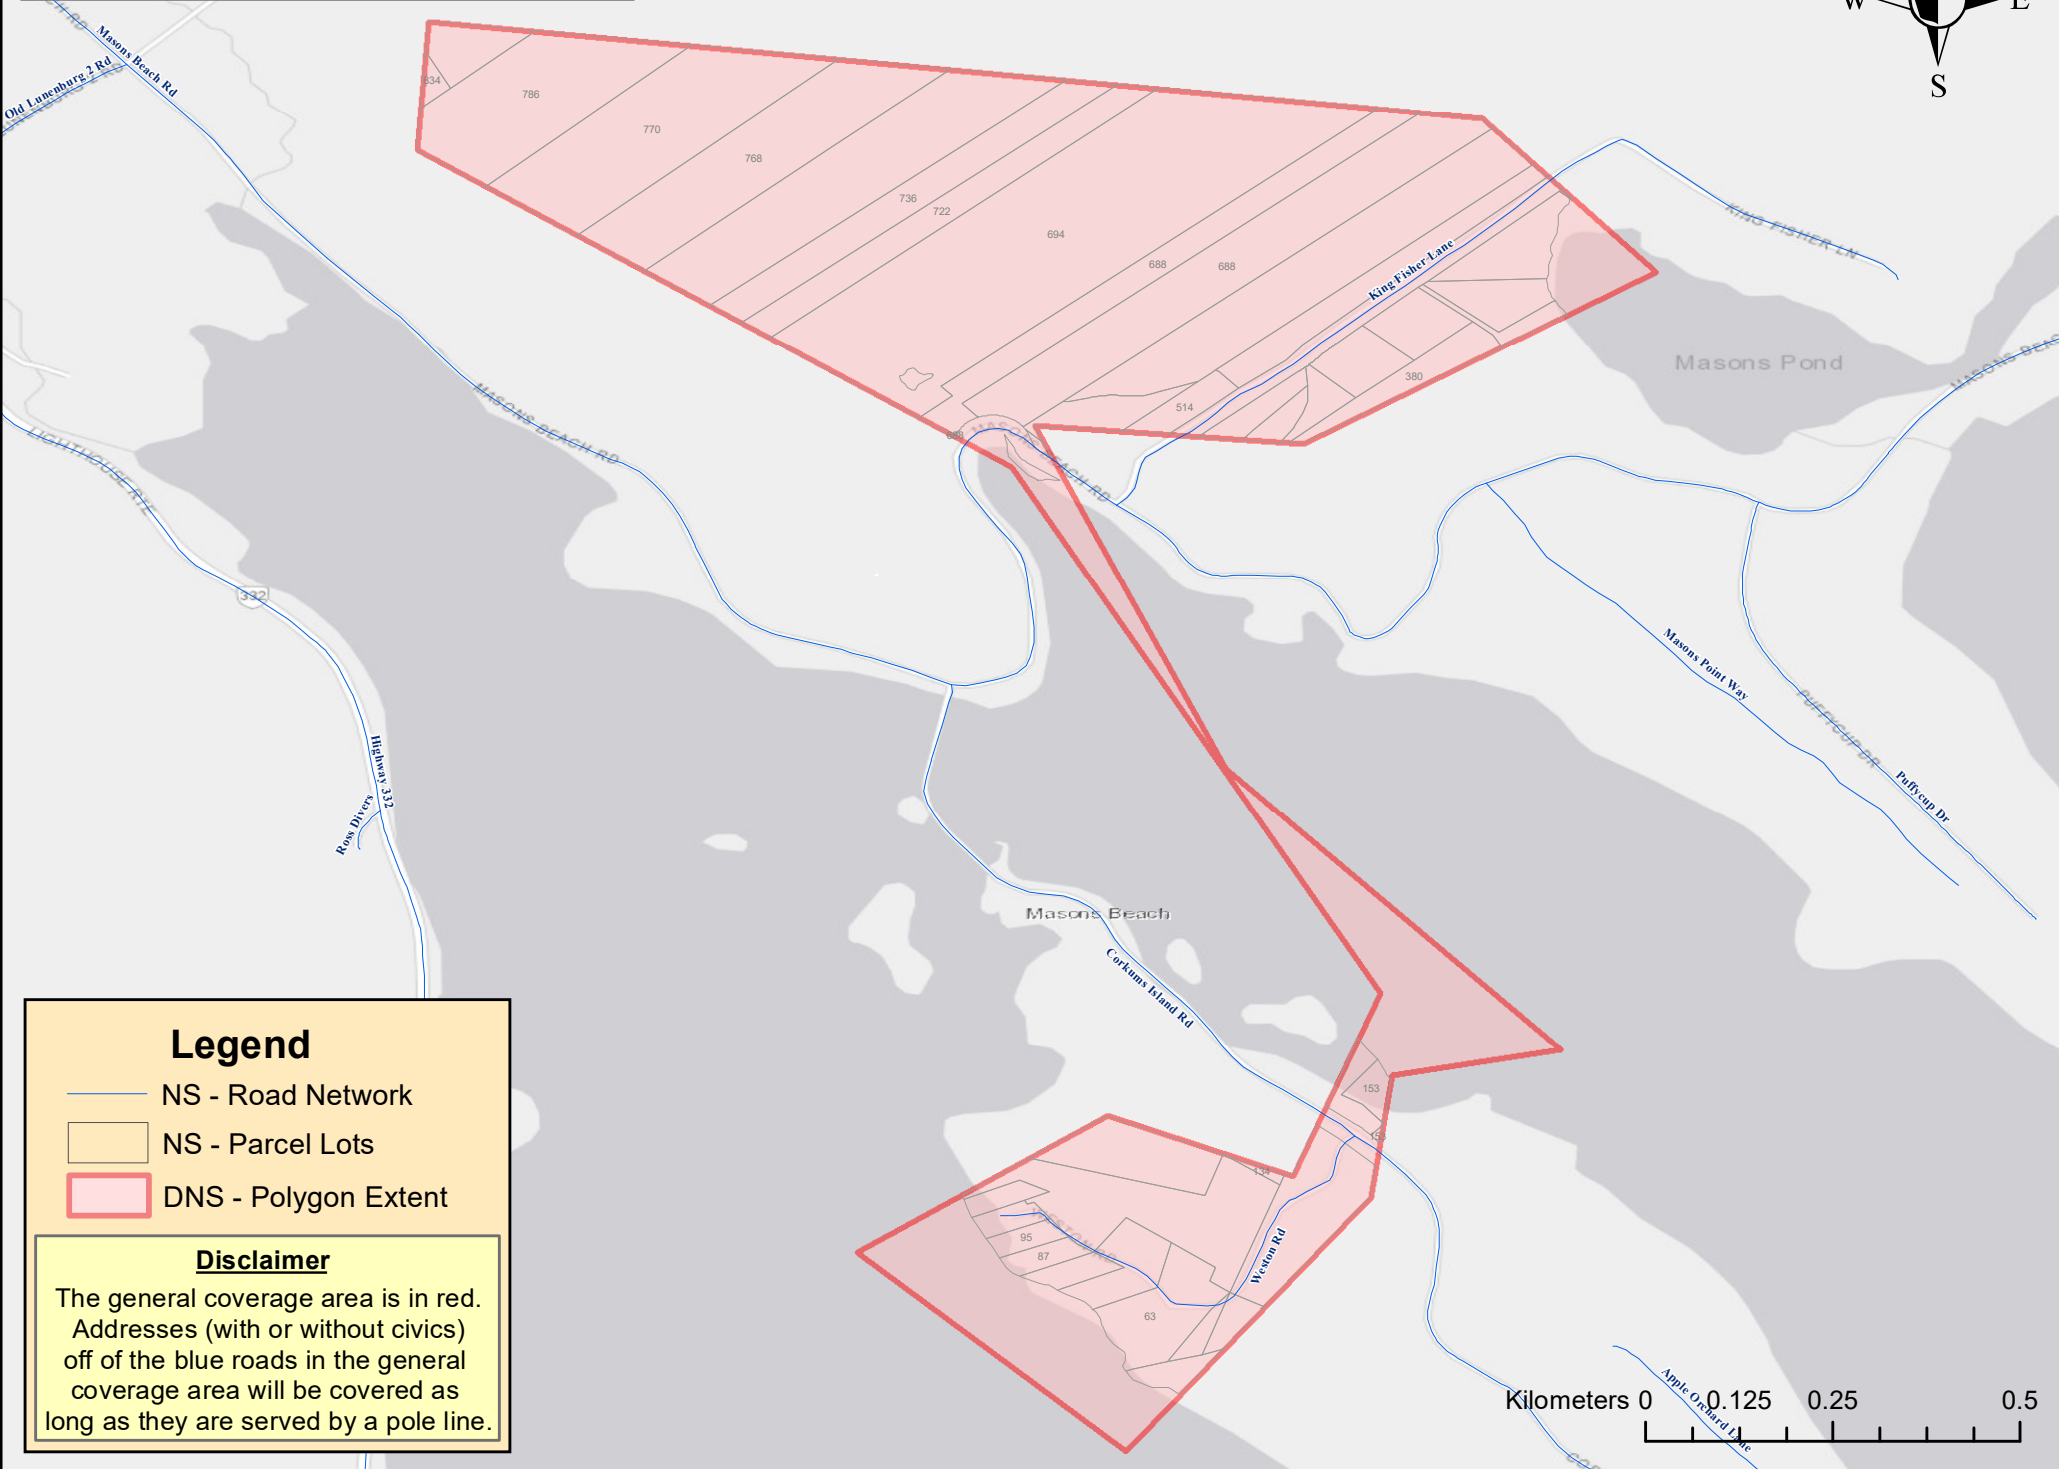

Masons Beach

Legend

- NS - Road Network
- NS - Parcel Lots
- DNS - Polygon Extent

Disclaimer

The general coverage area is in red. Addresses (with or without civics) off of the blue roads in the general coverage area will be covered as long as they are served by a pole line.