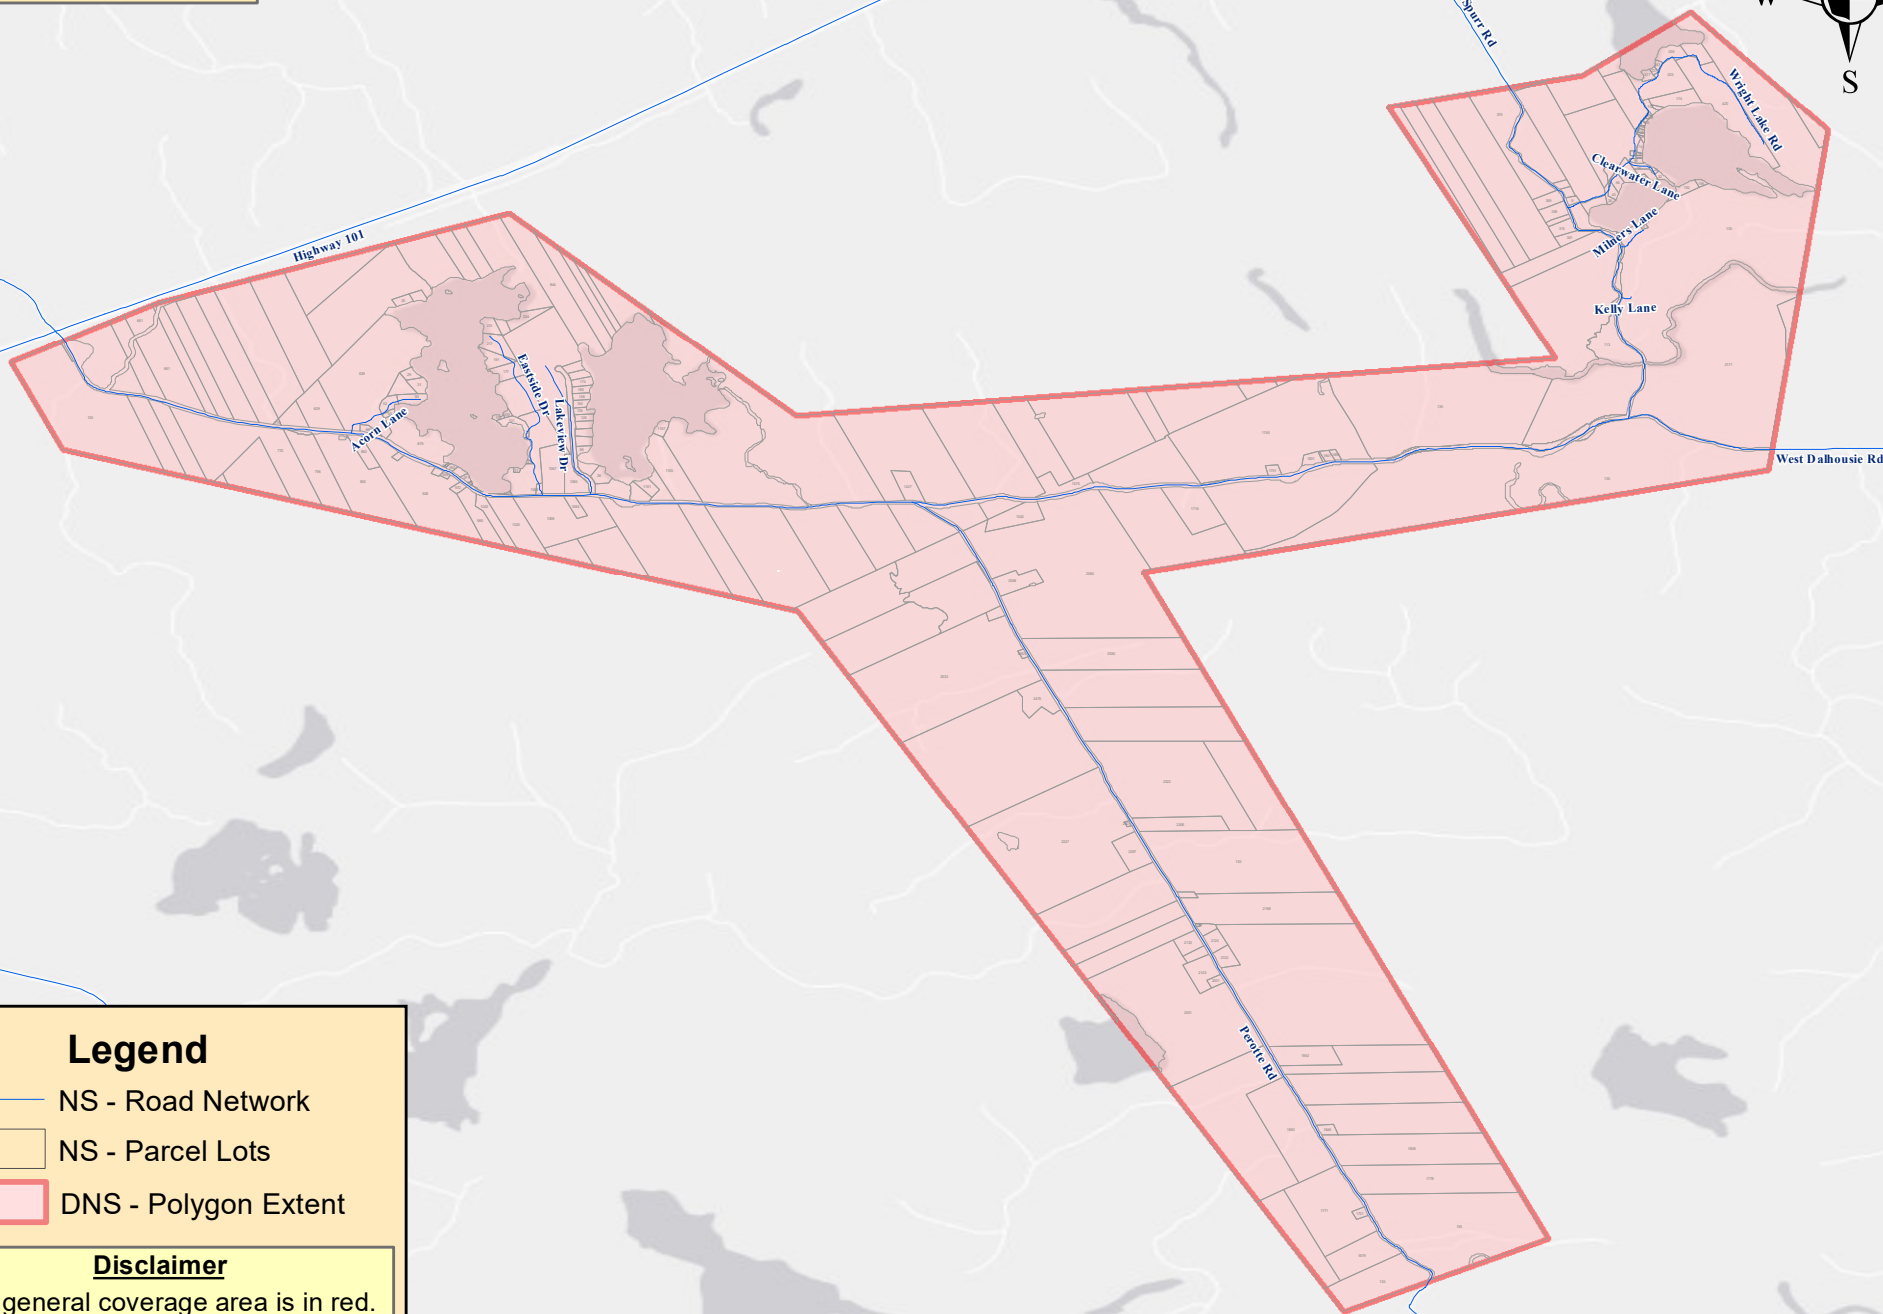

# Perotte

## Legend

- NS - Road Network
- NS - Parcel Lots
- DNS - Polygon Extent

## Disclaimer

The general coverage area is in red.  
Addresses (with or without civics)  
off of the blue roads in the general  
coverage area will be covered as  
long as they are served by a pole line.

0 1 2 4 Kilometers