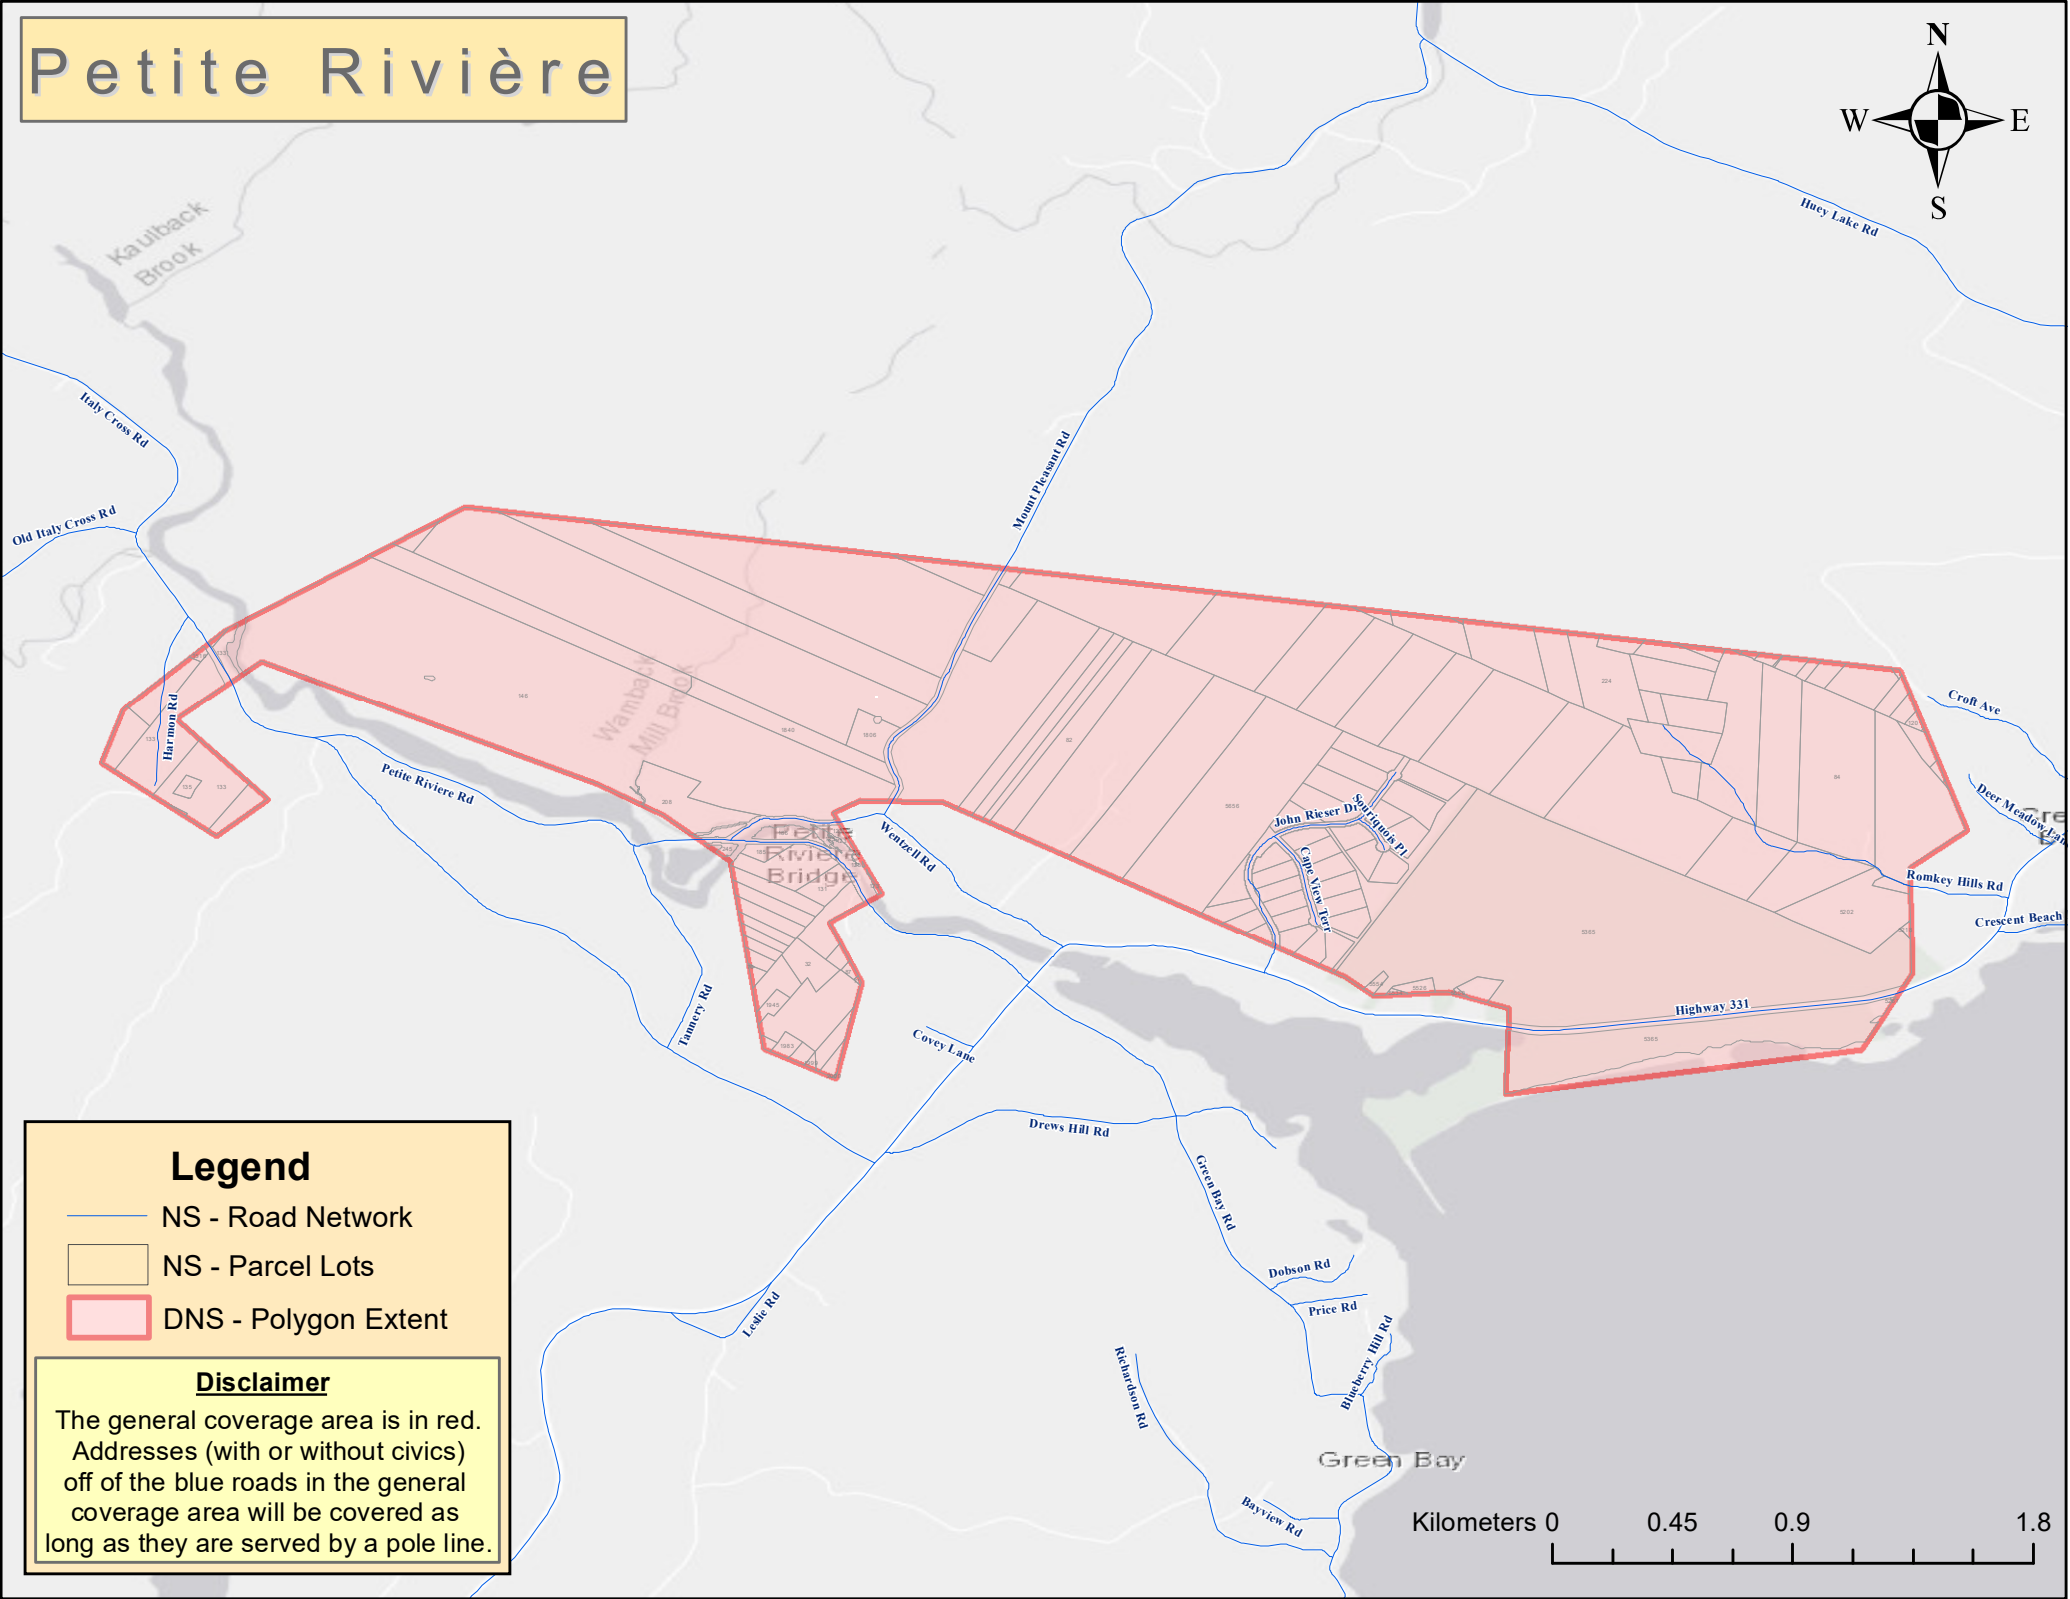

# Petite Rivière

## Legend

-  NS - Road Network
-  NS - Parcel Lots
-  DNS - Polygon Extent

## Disclaimer

The general coverage area is in red. Addresses (with or without civics) off of the blue roads in the general coverage area will be covered as long as they are served by a pole line.