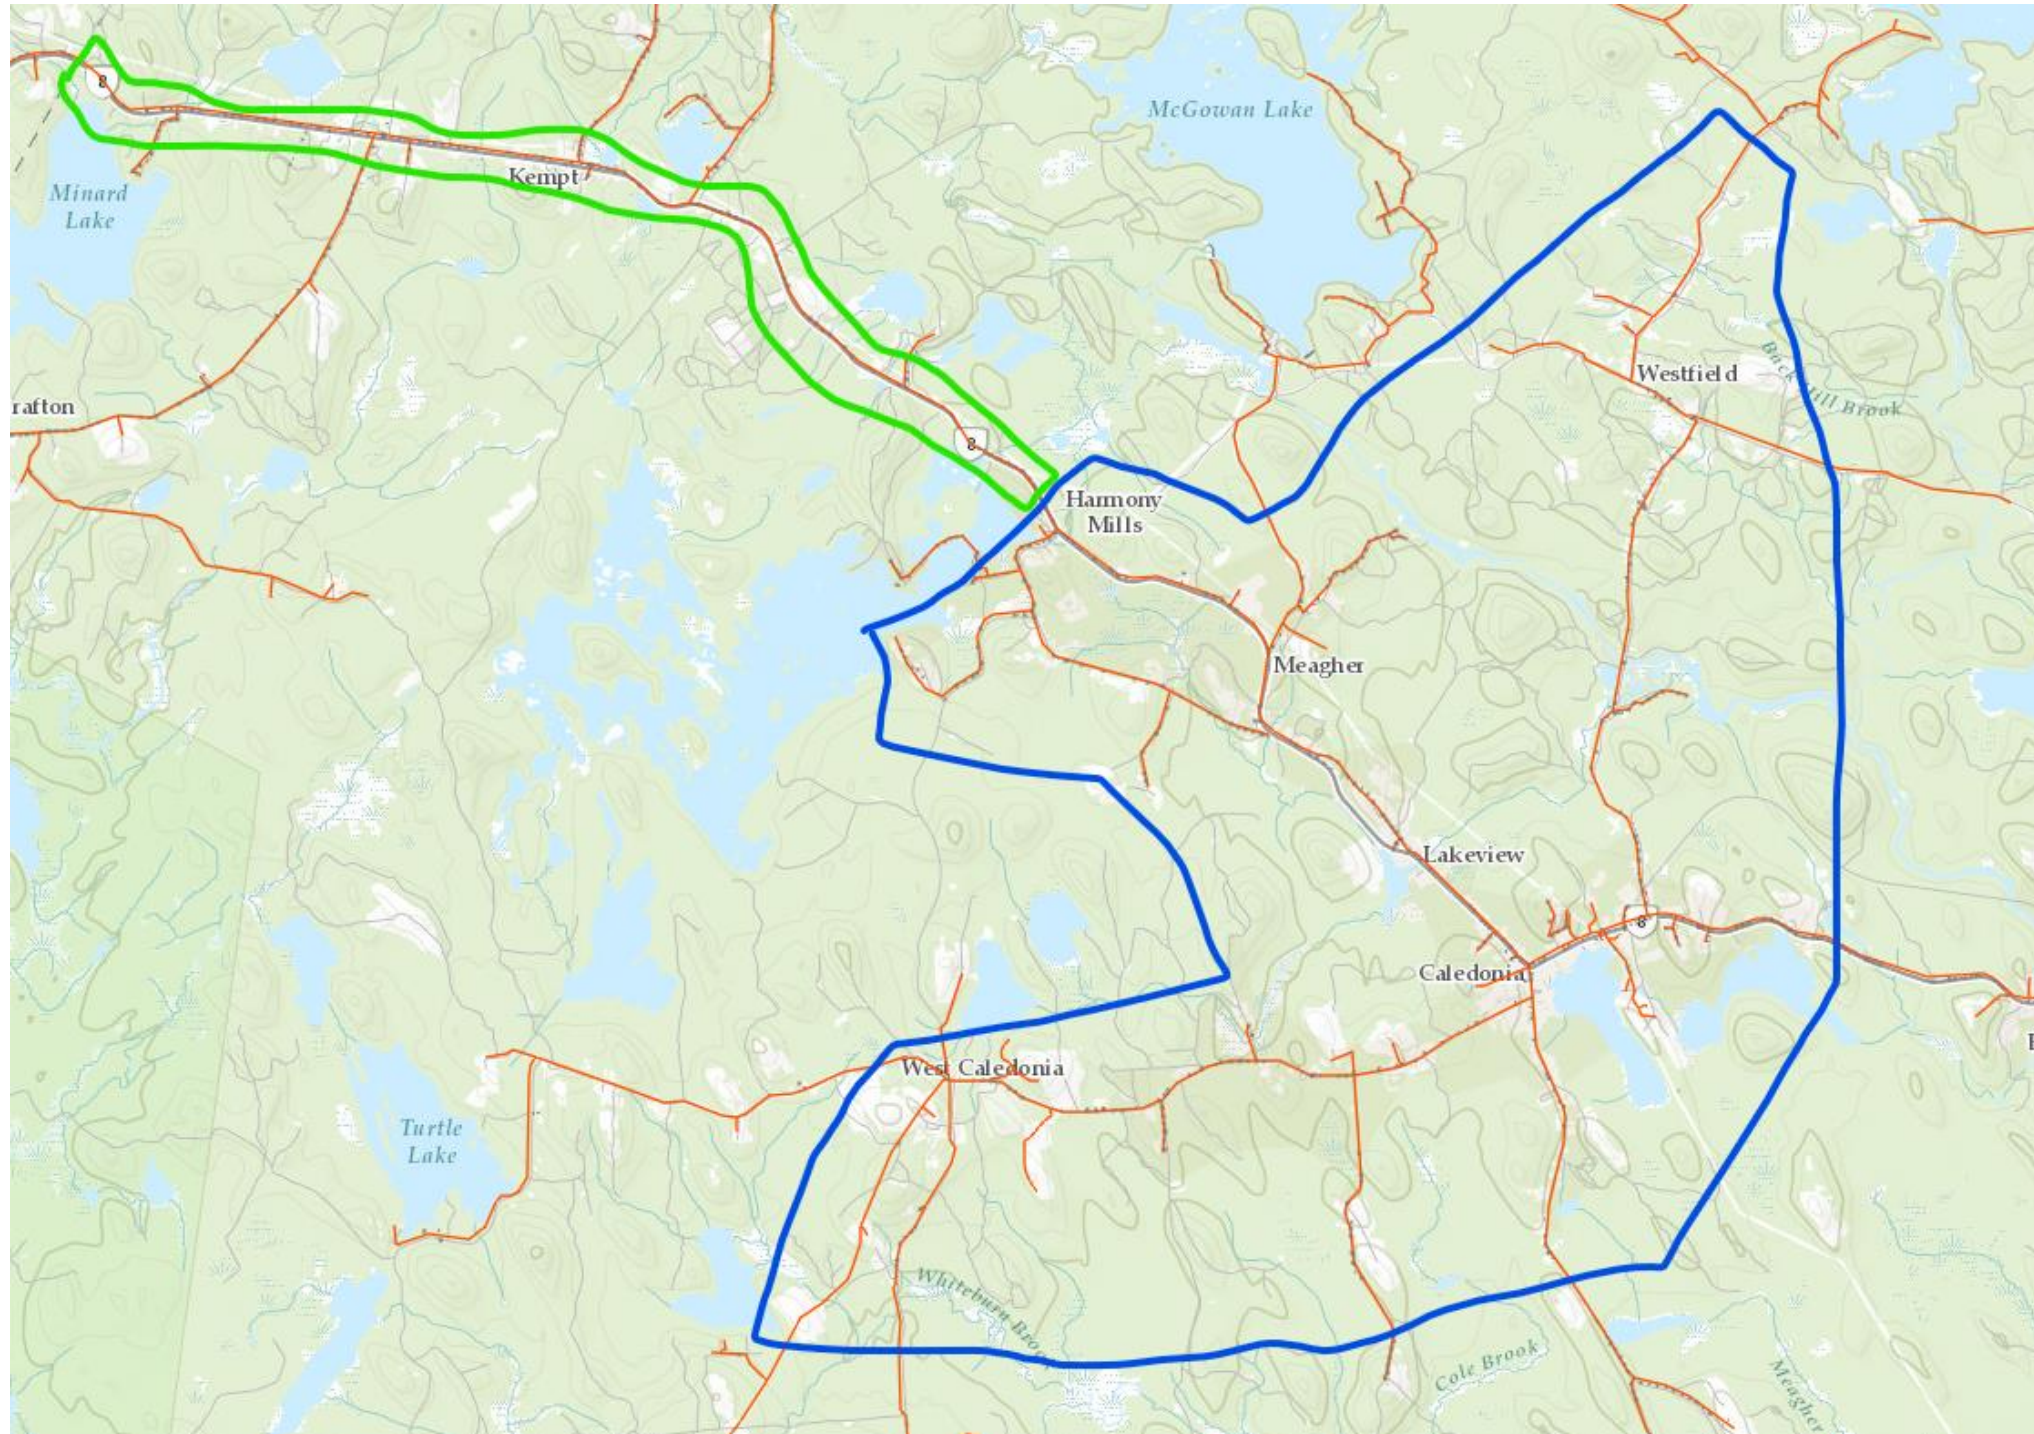

## Queens County – Caledonia FIBE expansion

- Orange lines represent a pole line with primary power service; these poles are the poles that we will build our FIBE network on
- Essentially, if a customer has power within the blue boundary line, they will get FIBE service
- The green boundary line represents the CTI fibre backbone job that we built with FIBE flexnap cable; any customers along the main road to the County line, will get FIBE service as well
- Refer to associated civic address reference document entitled "Caledonia FIBE build – civic address boundaries.pdf"