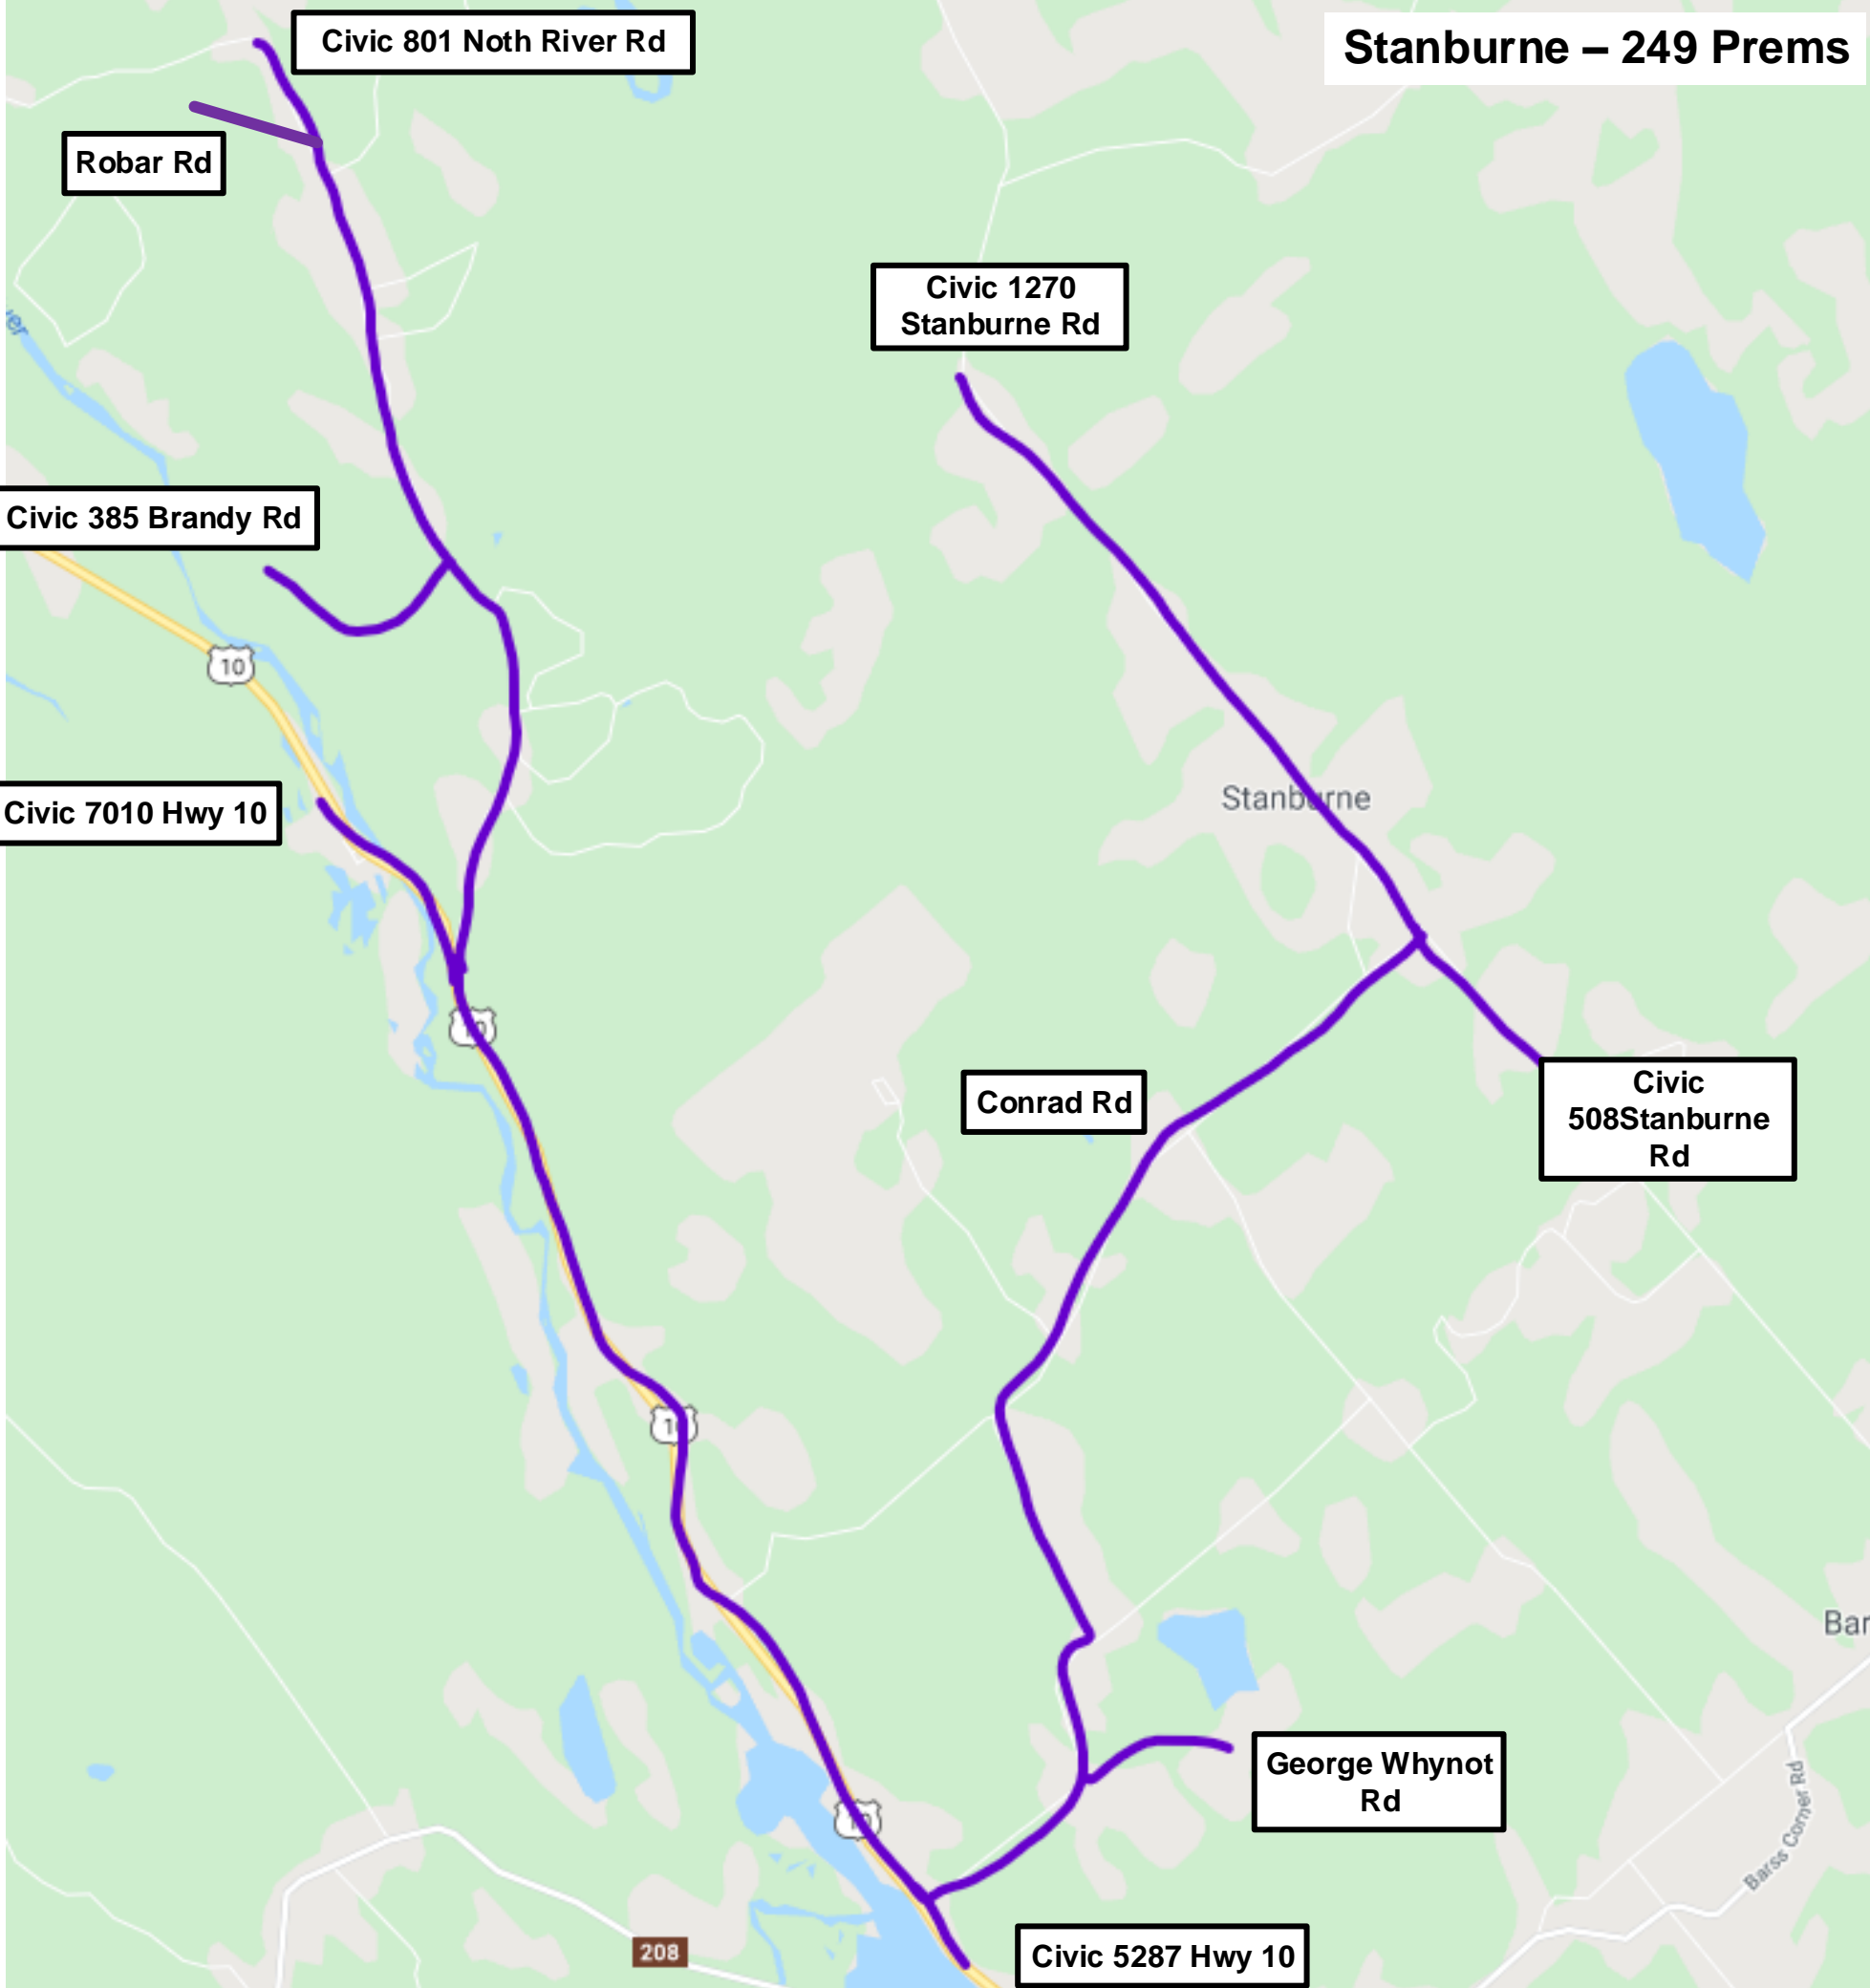

Stanburne – 249 Prems

Robar Rd

Civic 801 Noth River Rd

**Civic 1270
Stanburne Rd**

Civic 385 Brandy Rd

Civic 7010 Hwy 10

Conrad Rd

**Civic
508 Stanburne
Rd**

**George Whynot
Rd**

Civic 5287 Hwy 10

208

Stanburne

Bar

Baross Corner Rd