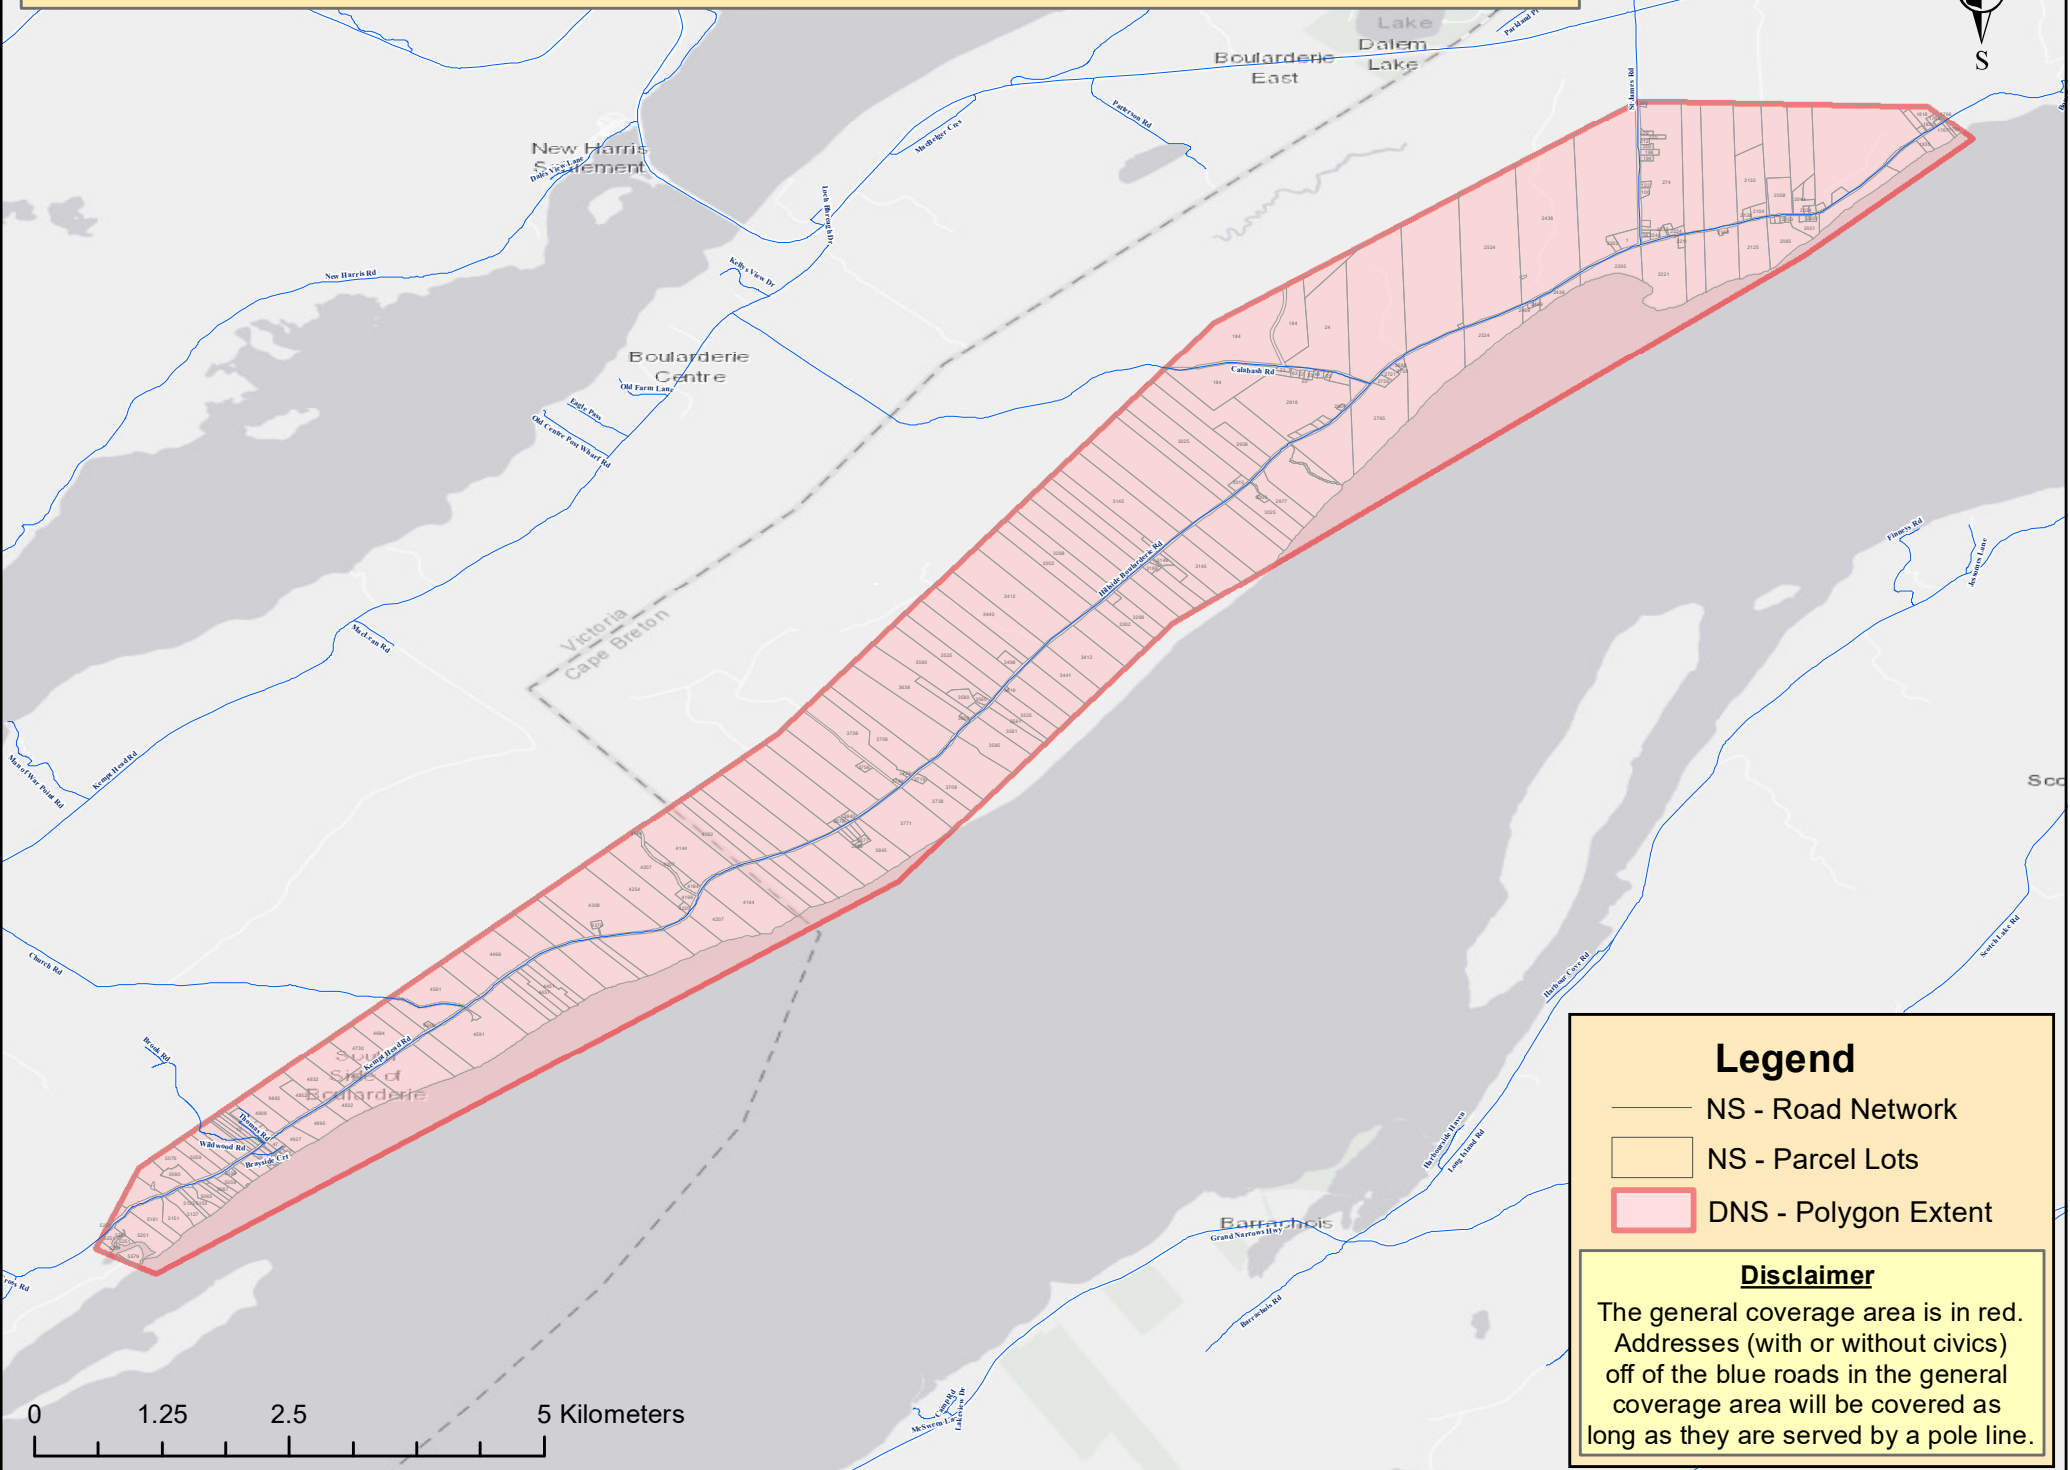

Sydney Mines - Hillside Boularderie

Legend

- NS - Road Network
- NS - Parcel Lots
- DNS - Polygon Extent

Disclaimer

The general coverage area is in red. Addresses (with or without civics) off of the blue roads in the general coverage area will be covered as long as they are served by a pole line.