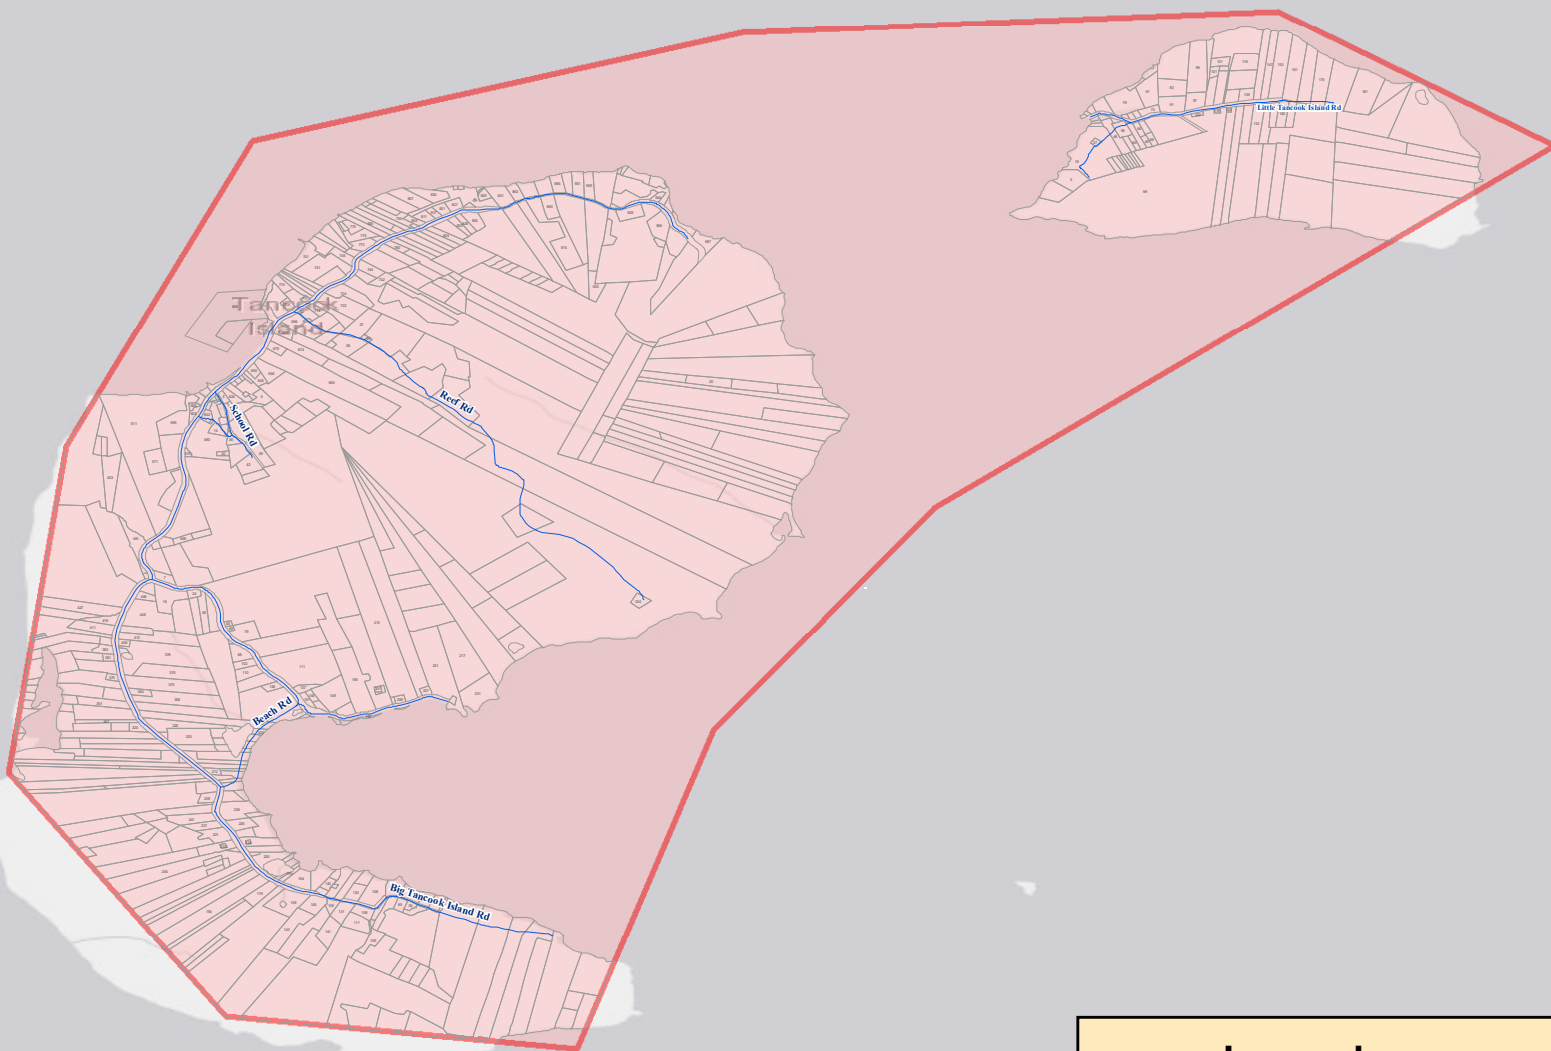

Tancook Islands

Legend

- NS - Road Network
- NS - Parcel Lots
- DNS - Polygon Extent

Disclaimer

The general coverage area is in red. Addresses (with or without civics) off of the blue roads in the general coverage area will be covered as long as they are served by a pole line.