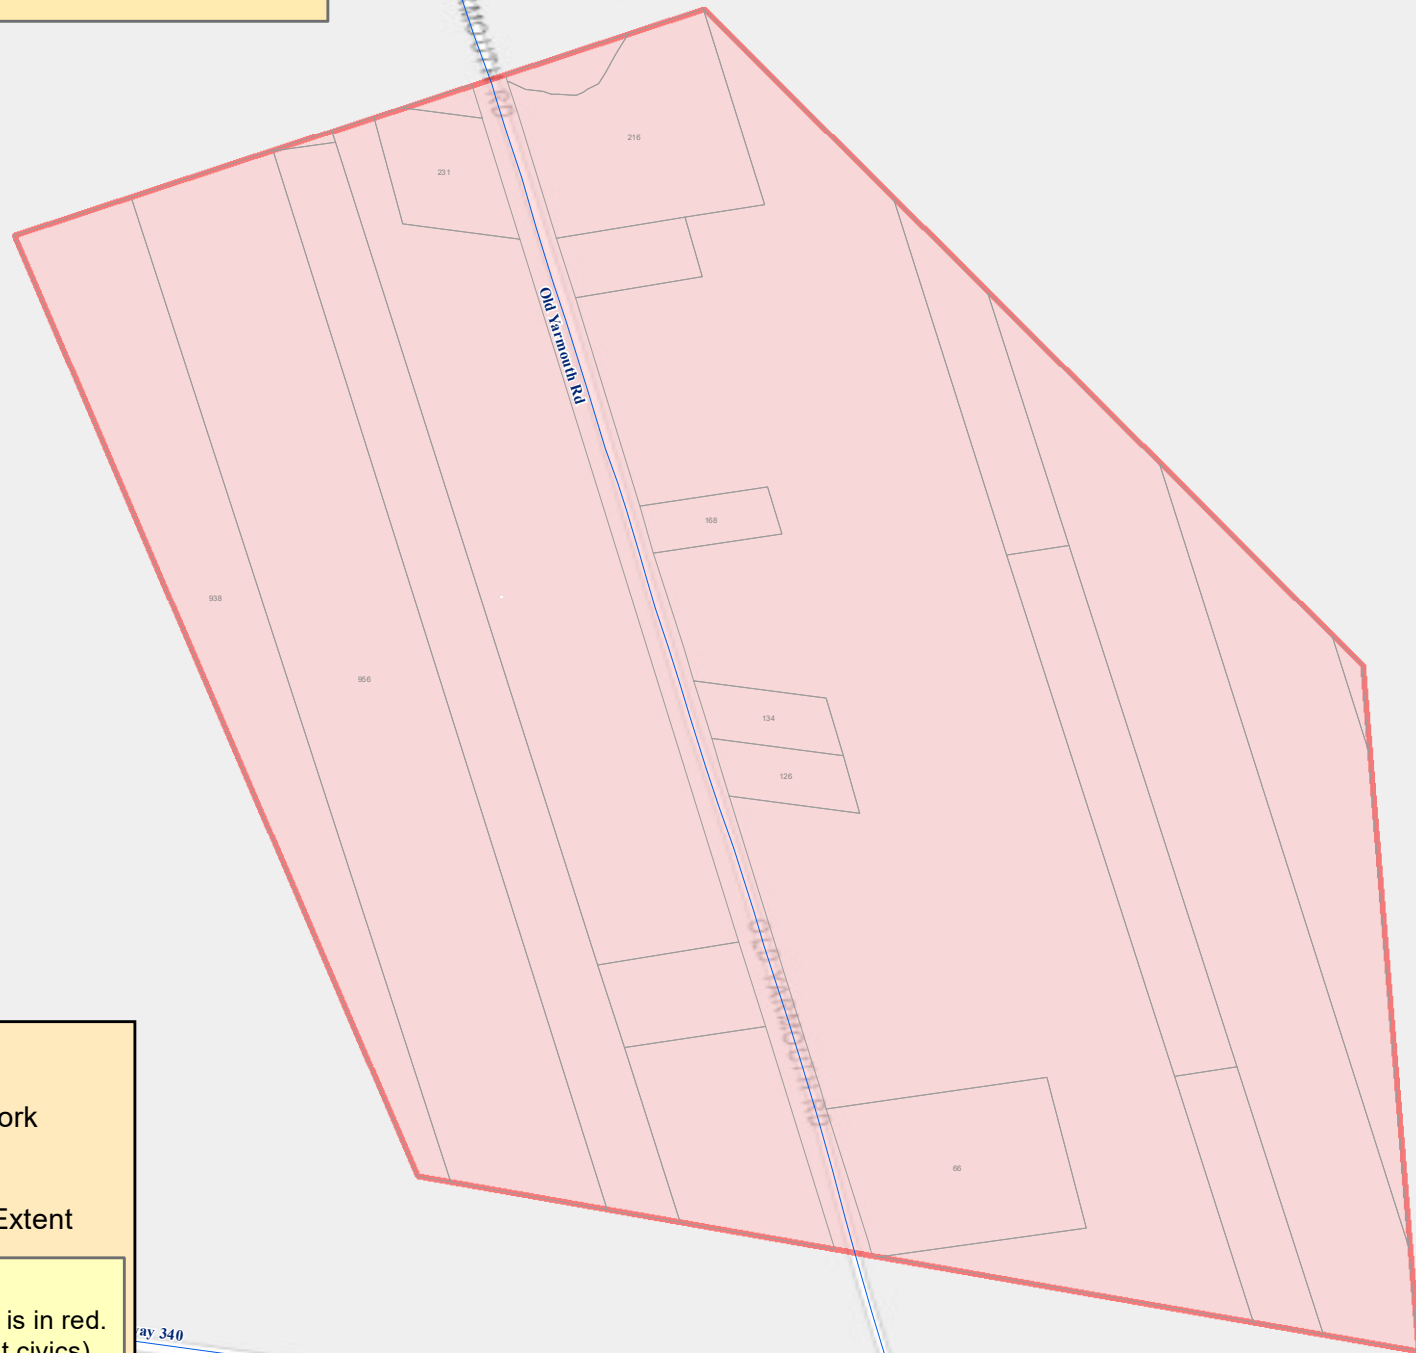

Yarmouth Road

Legend

- NS - Road Network
- NS - Parcel Lots
- DNS - Polygon Extent

Disclaimer

The general coverage area is in red. Addresses (with or without civics) off of the blue roads in the general coverage area will be covered as long as they are served by a pole line.